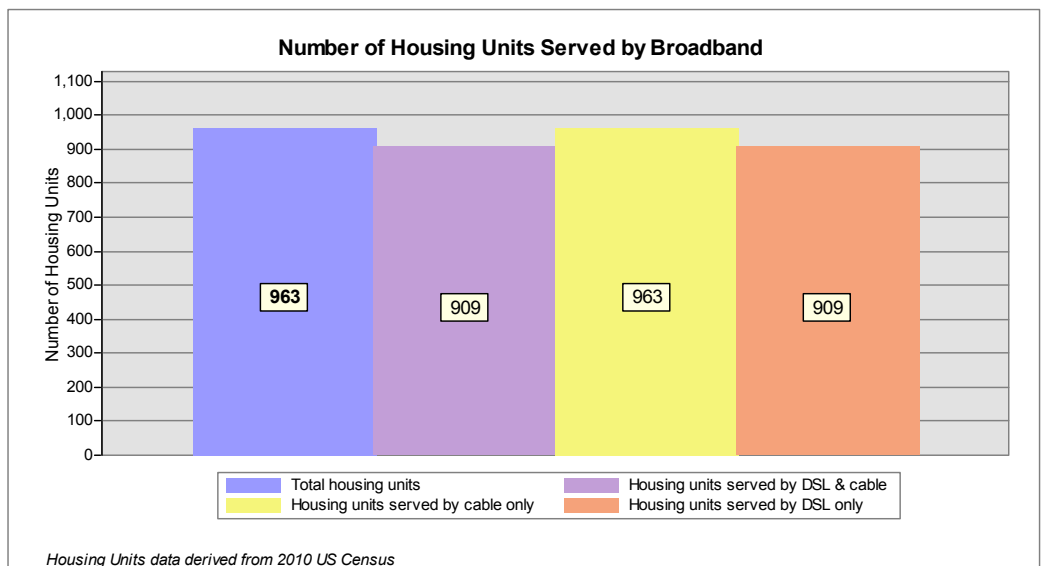

Broadband is defined as access that is at least **768 kbps downstream** and **200 kbps upstream**.
 For more information on this project, please visit the NHBMPP web site at: iwantbroadbandnh.org

Provider Name
 FairPoint Communications, Inc.
 TIME WARNER CABLE