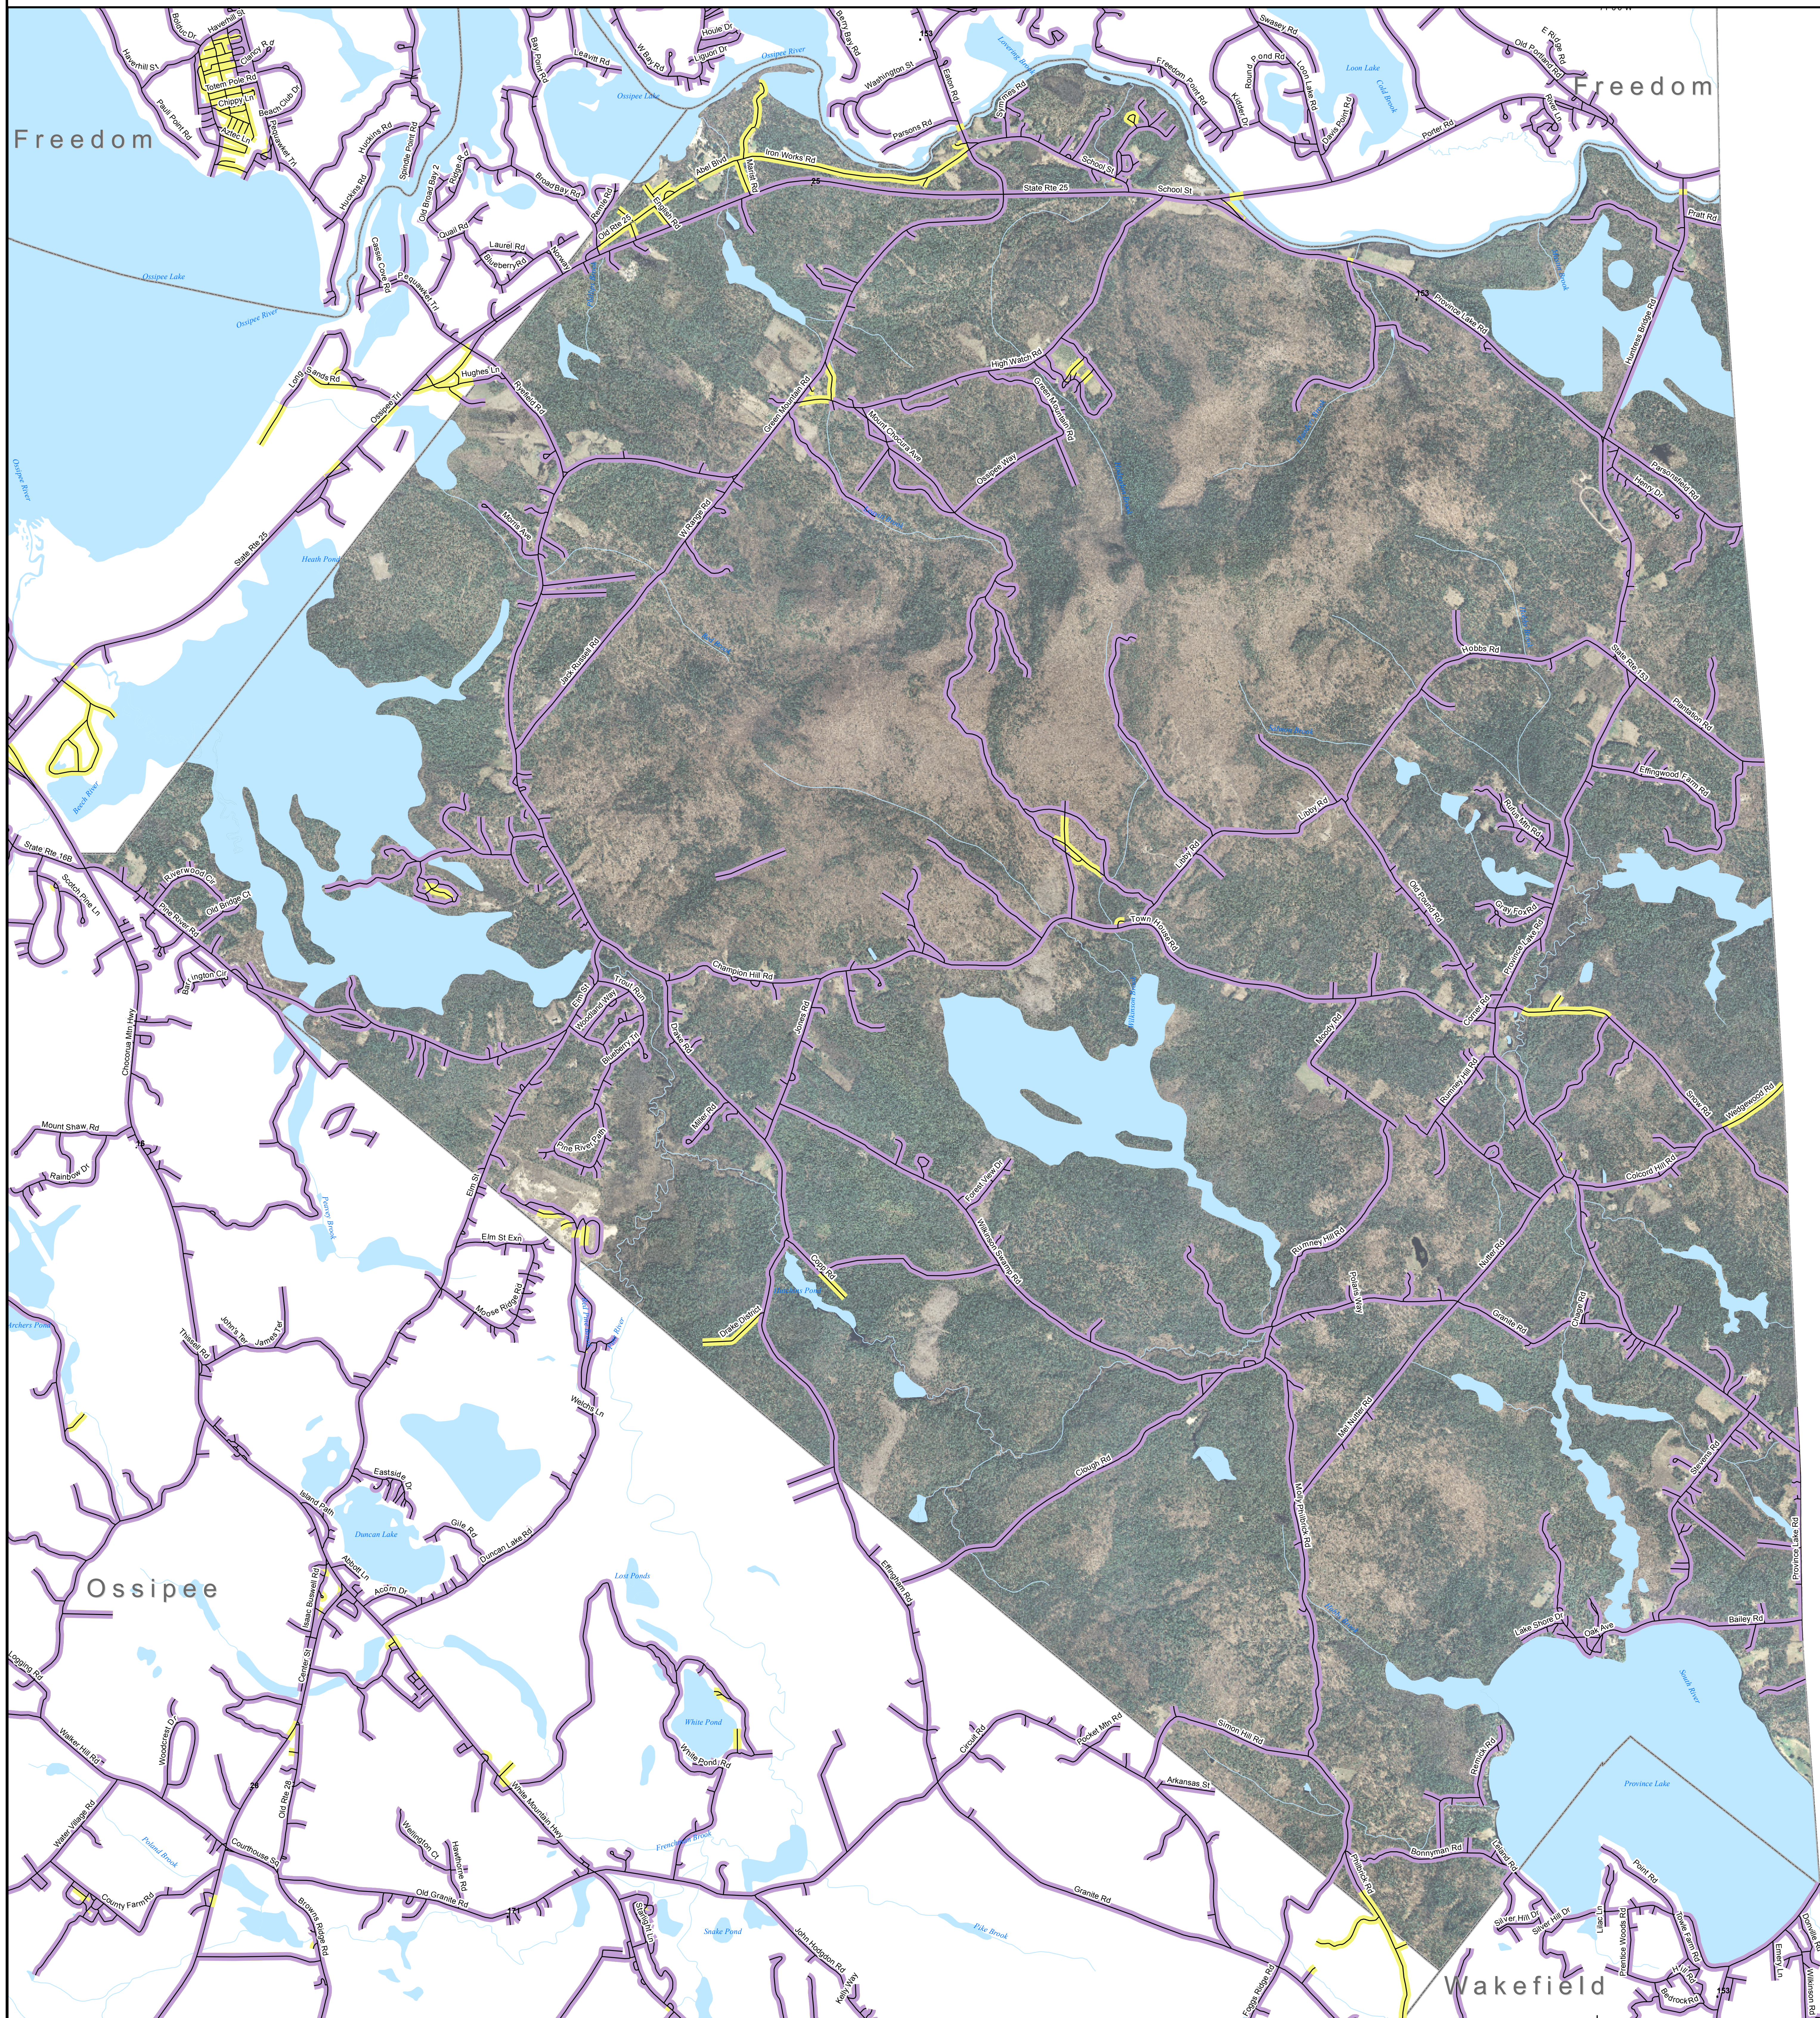

DSL & Cable Broadband Service Availability Town of Effingham

MAP REVIEW:		Name:	Email:
Title:		Organization:	Phone:
Number of changes:		Date:	
Comments (please attach separate sheet if needed):			

Map Key
 - Roads served by DSL and cable
 - Roads served by cable only
 - Roads served by DSL only

This map displays broadband access information submitted to the NH Broadband Mapping & Planning Program (NHBMPP) as of March 31, 2013. The map has been generated for the sole purpose of verifying locations of DSL and cable broadband services in each town in New Hampshire.

Broadband is defined as access that is at least **768 kbps downstream** and **200 kbps upstream**.
 For more information on this project, please visit the NHBMPP web site at: iwantbroadbandnh.org

Provider Name
 FairPoint Communications, Inc.
 TIME WARNER CABLE