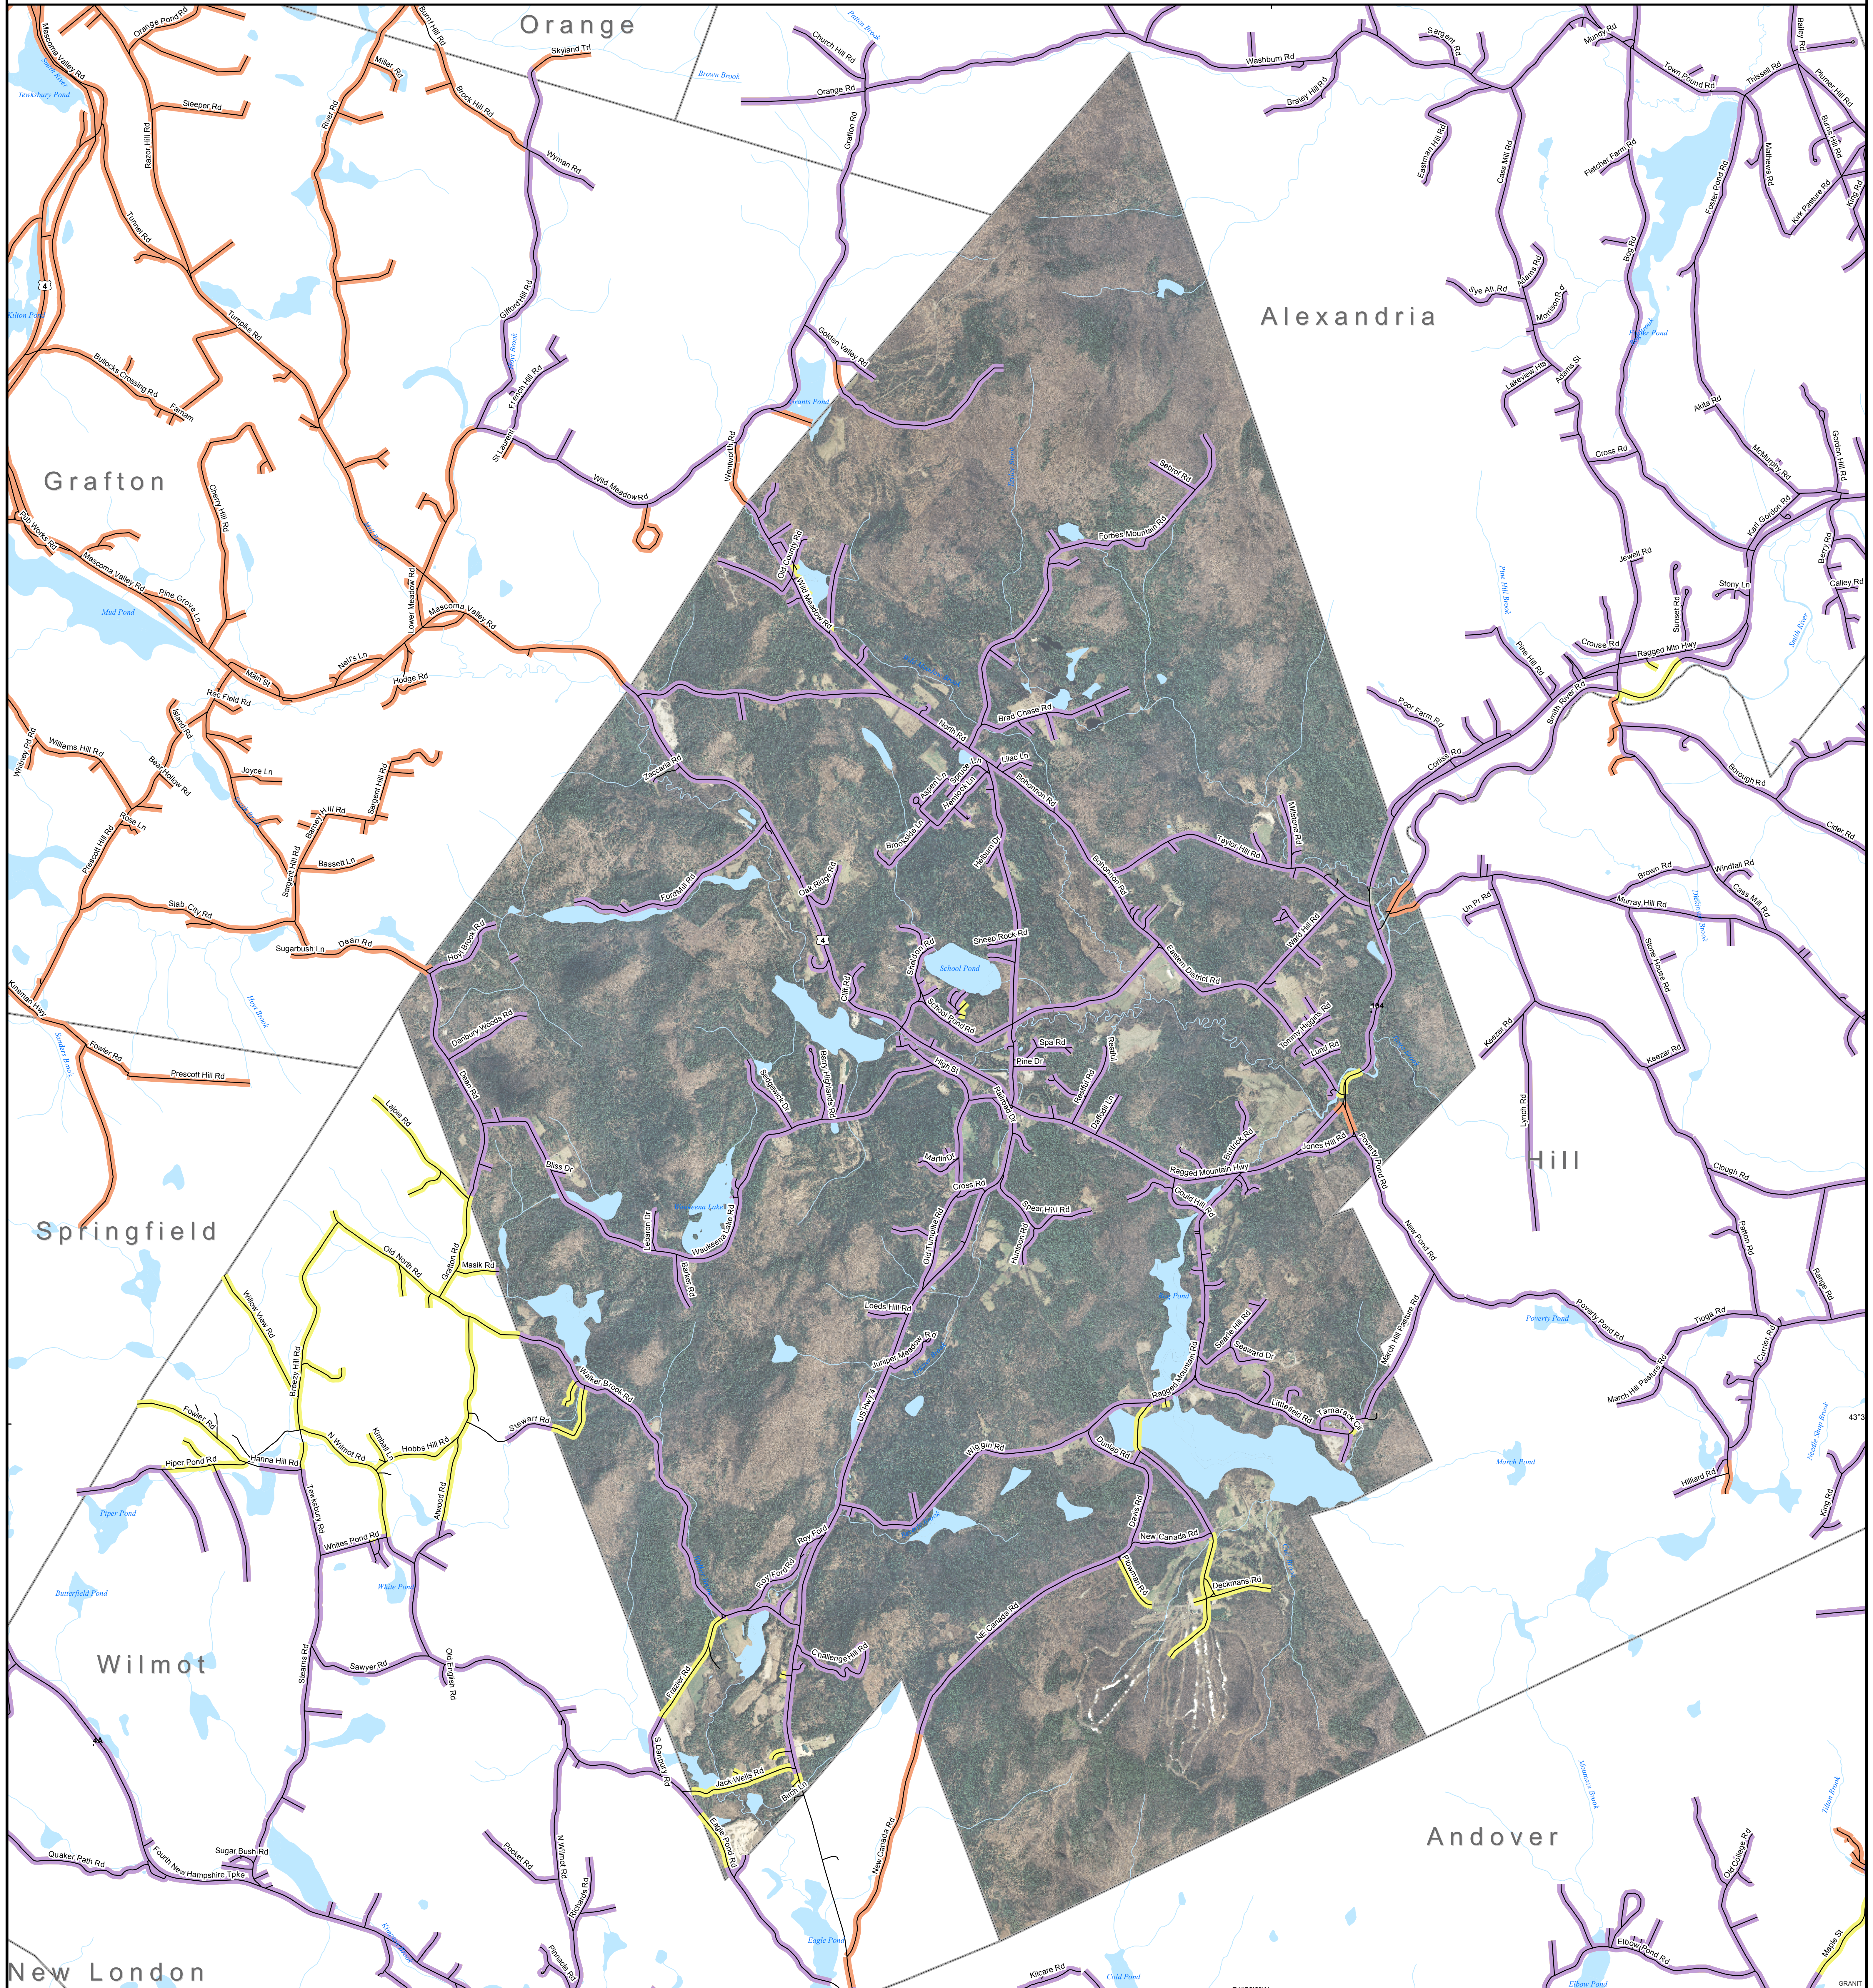

DSL & Cable Broadband Service Availability Town of Danbury

MAP REVIEW:

Name:		Email:	
Title:		Phone:	
Organization:		Date:	
Number of changes:			
Comments (please attach separate sheet if needed):			

Map Key

- Roads served by DSL and cable
- Roads served by cable only
- Roads served by DSL only

This map displays broadband access information submitted to the NH Broadband Mapping & Planning Program (NHBMP) as of March 31, 2013. The map has been generated for the sole purpose of verifying locations of DSL and cable broadband services in each town in New Hampshire.

Broadband is defined as access that is at least **768 kbps downstream** and **200 kbps upstream**.

For more information on this project, please visit the NHBMP web site at: iwantbroadbandnh.org

Provider Name