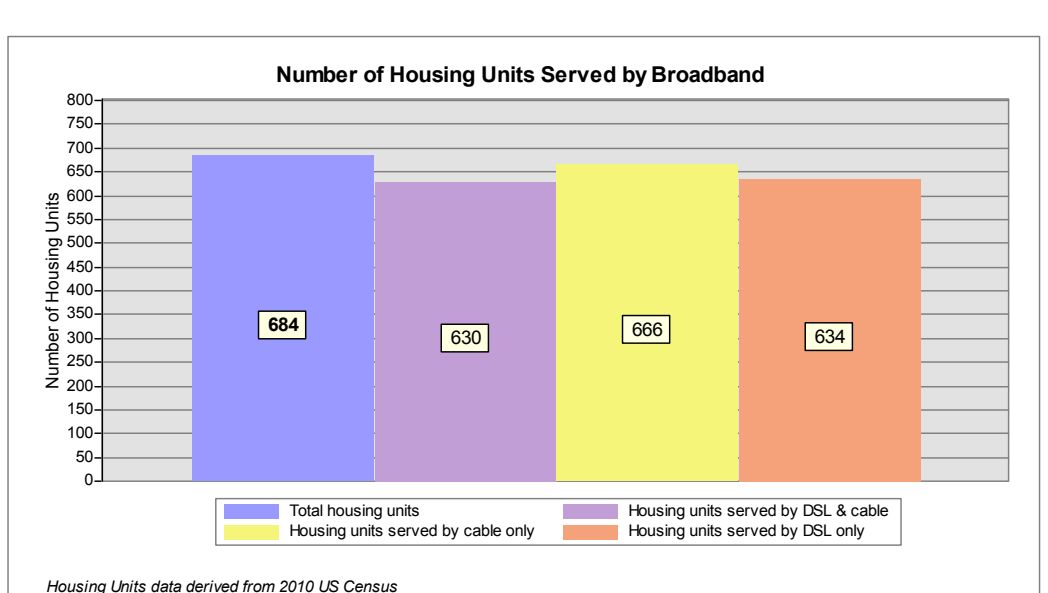

Broadband is defined as access that is at least **768 kbps downstream** and **200 kbps upstream**.

For more information on this project, please visit the NHBMP web site at: iwantbroadbandnh.org

Provider Name