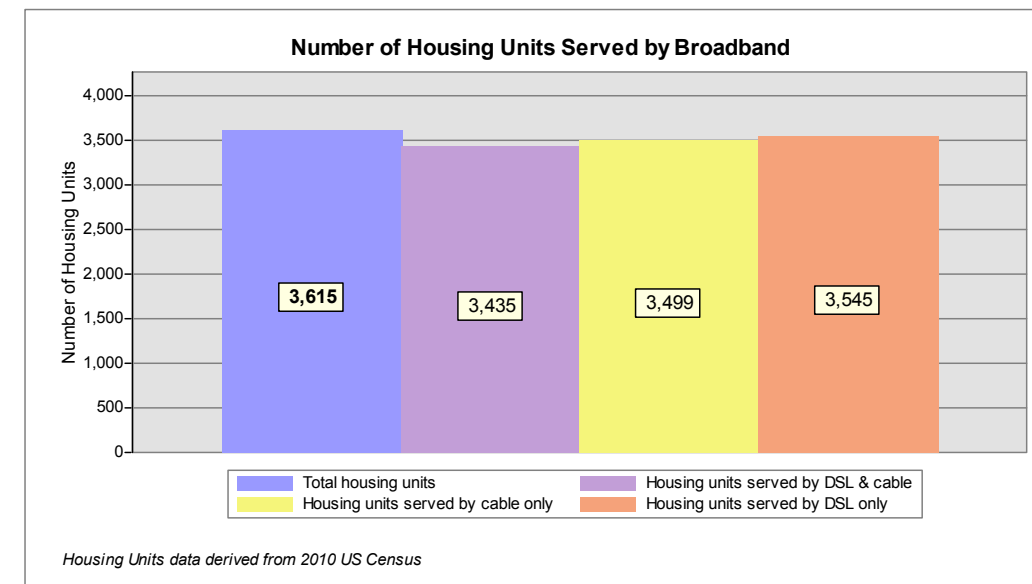

Broadband is defined as access that is at least **768 kbps downstream** and **200 kbps upstream**.
 For more information on this project, please visit the NHBMP web site at: www.iwantbroadbandnh.org

Provider Name