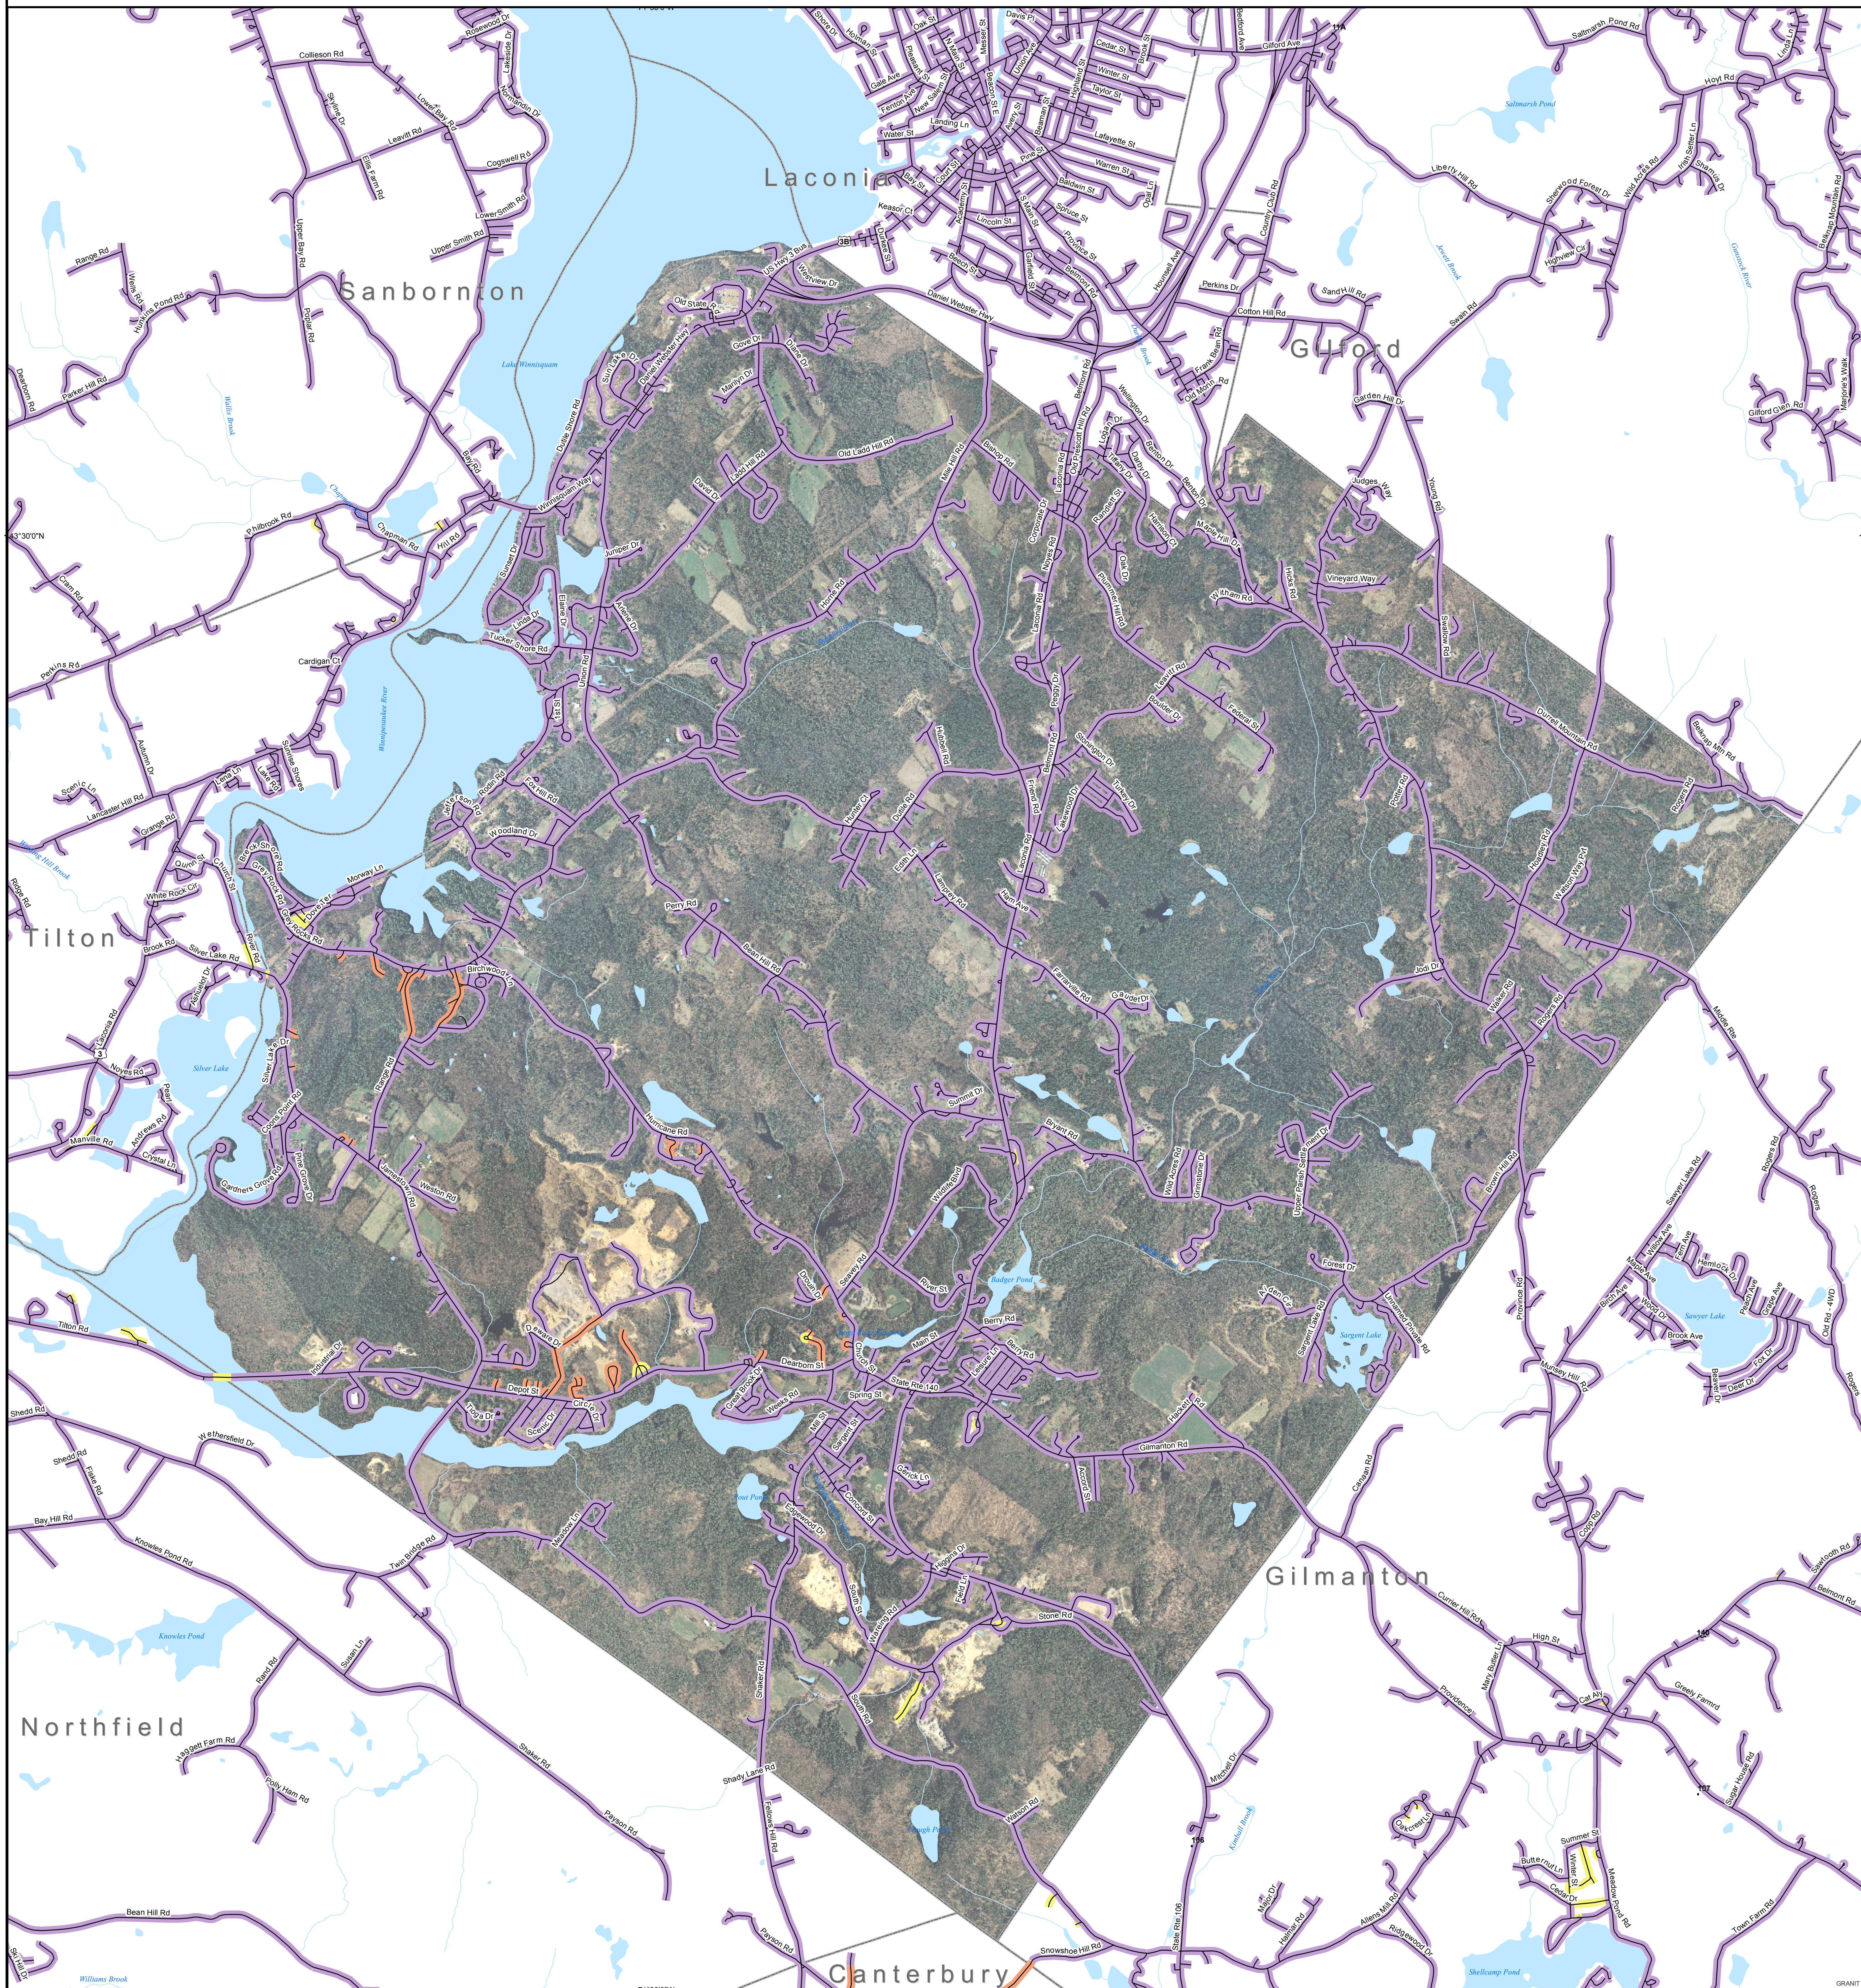

DSL & Cable Broadband Service Availability Town of Belmont

MAP REVIEW:

Name:		Email:	
Title:		Phone:	
Organization:		Date:	
Number of changes:			
Comments (please attach separate sheet if needed):			

Map Key

- Roads served by DSL and cable
- Roads served by cable only
- Roads served by DSL only

This map displays broadband access information submitted to the NH Broadband Mapping & Planning Program (NHBMP) as of March 31, 2013. The map has been generated for the sole purpose of verifying locations of DSL and cable broadband services in each town in New Hampshire.