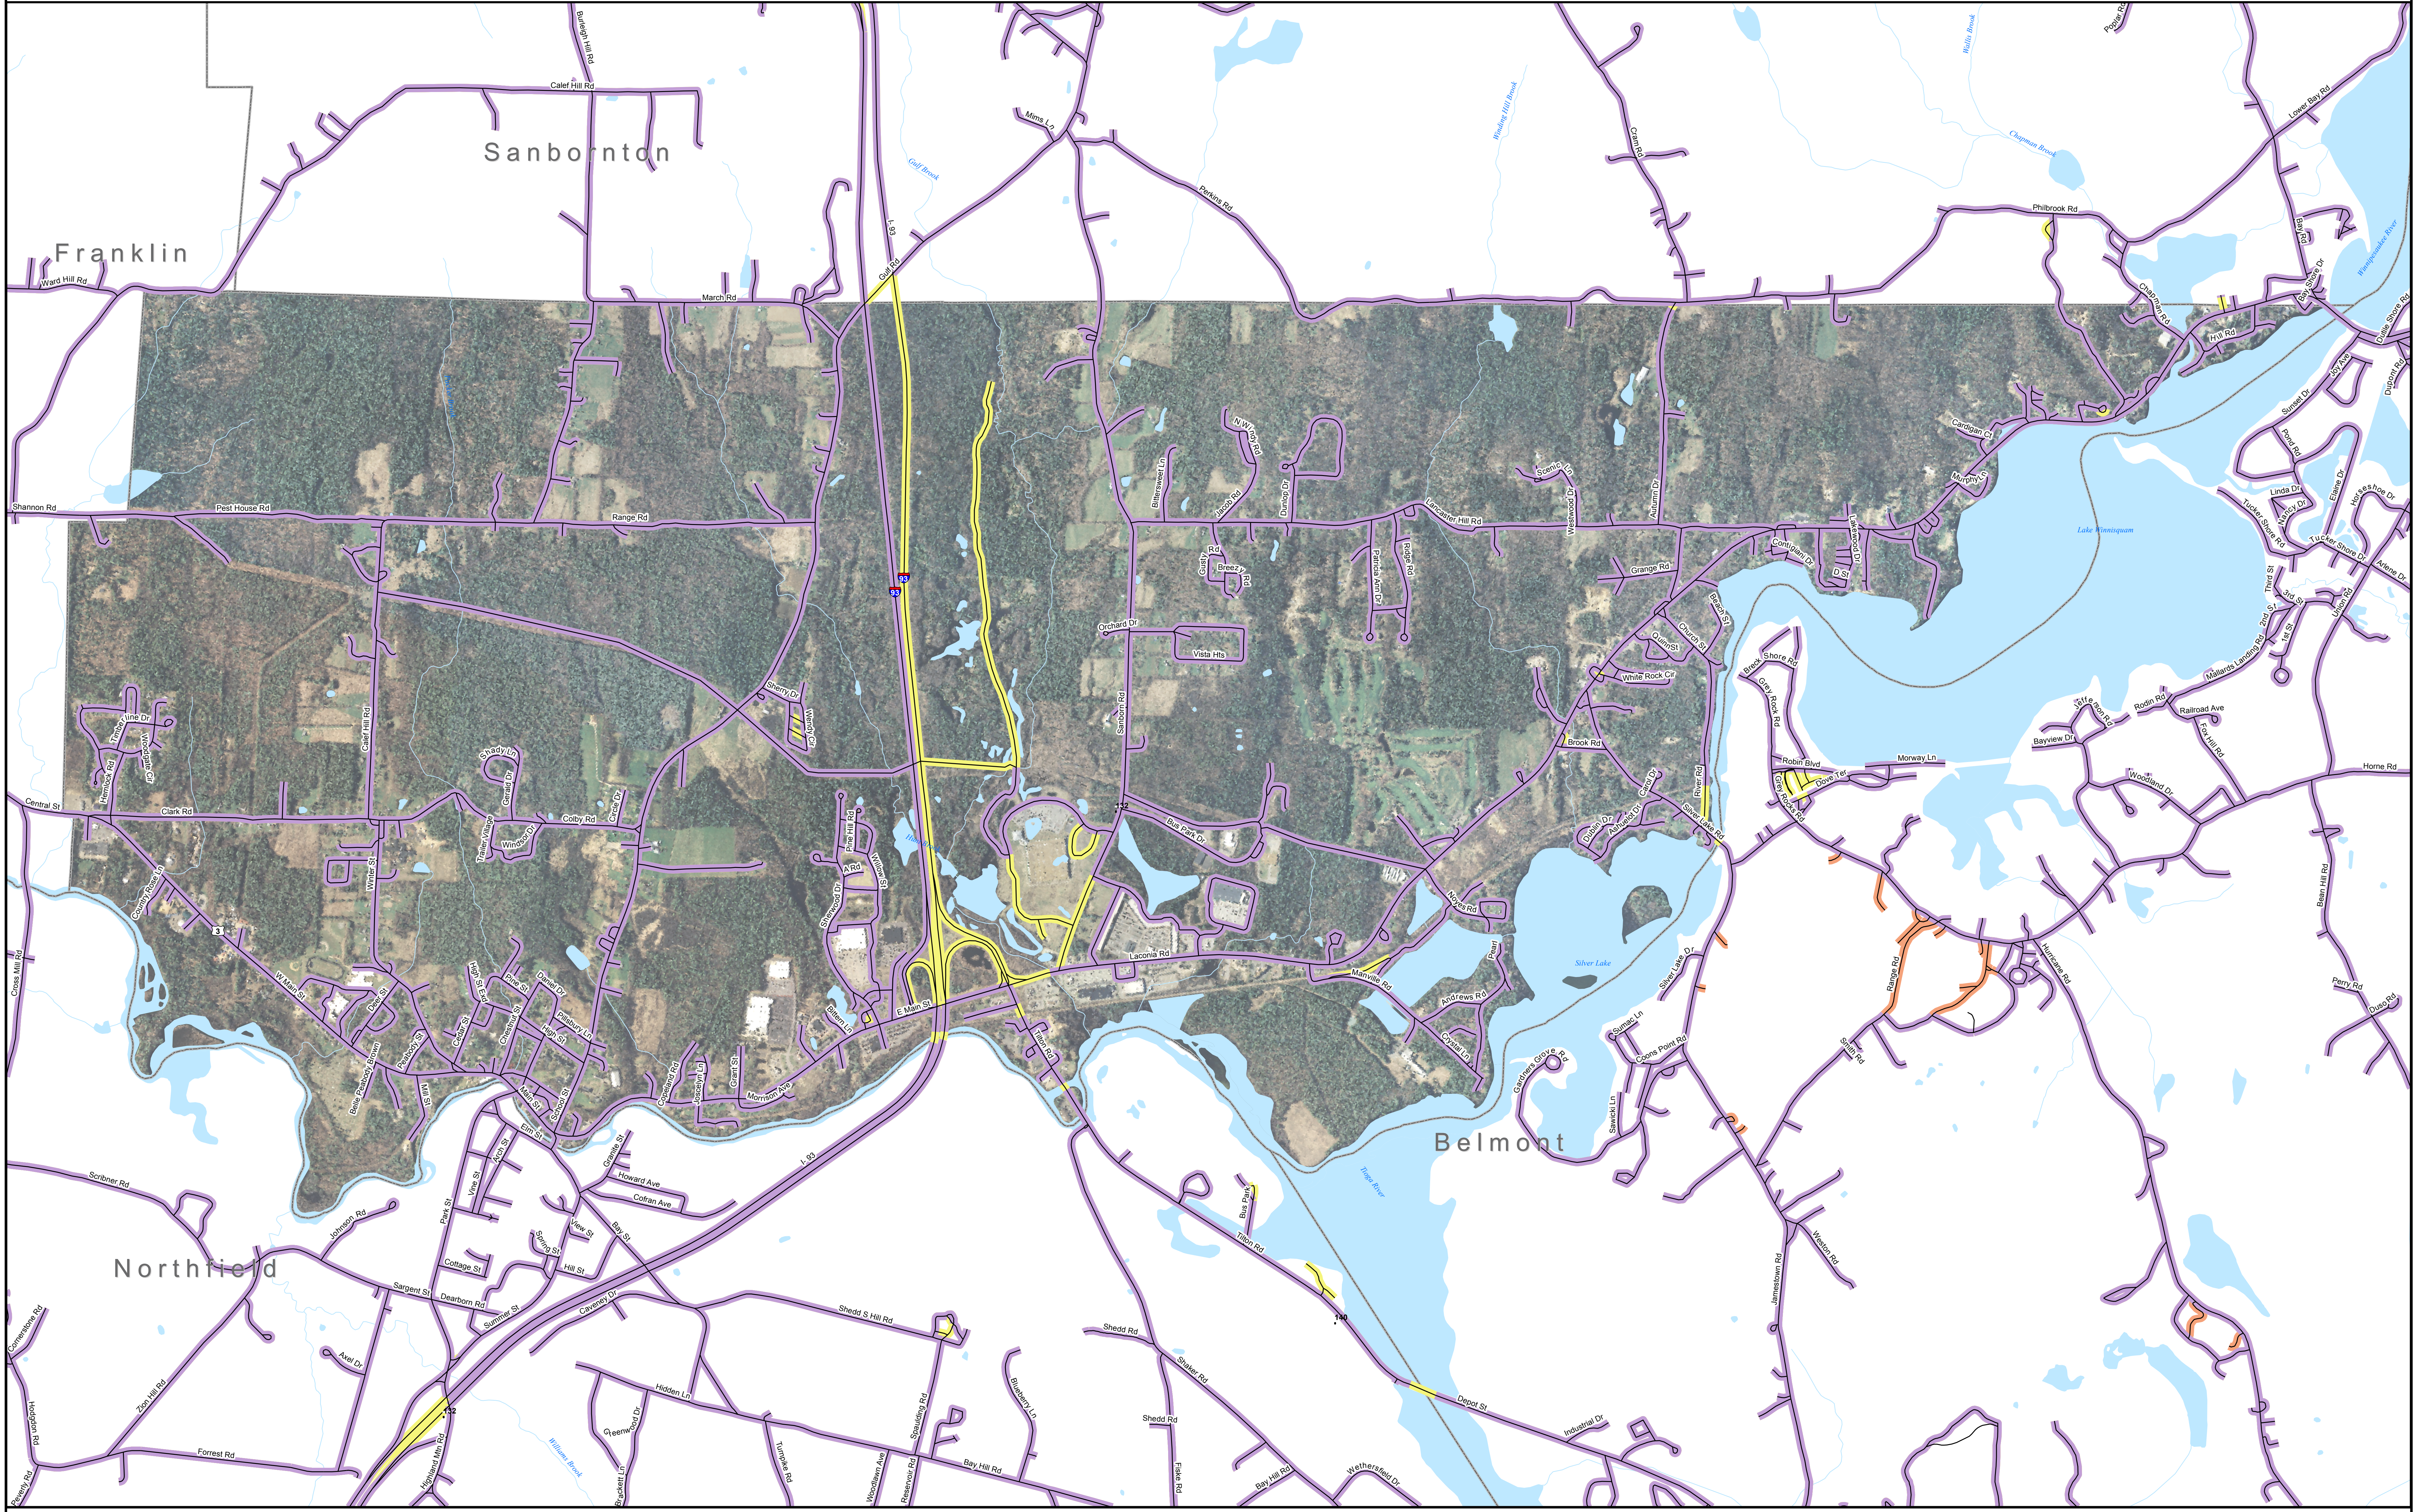

DSL & Cable Broadband Service Availability Town of Tilton

MAP REVIEW:

Name:		Email:	
Title:		Phone:	
Organization:		Date:	
Number of changes:			
Comments (please attach separate sheet if needed):			

- Map Key**
- Roads served by DSL and cable
 - Roads served by cable only
 - Roads served by DSL only

This map displays broadband access information submitted to the NH Broadband Mapping & Planning Program (NHBMP) as of March 31, 2013. The map has been generated for the sole purpose of verifying locations of DSL and cable broadband services in each town in New Hampshire.

Broadband is defined as access that is at least **768 kbps downstream** and **200 kbps upstream**.
For more information on this project, please visit the NHBMP web site at: iwantbroadbandnh.org

- Provider Name**
- FairPoint Communications, Inc.
 - G4 Communications
 - OTT Communications
 - MetroCast