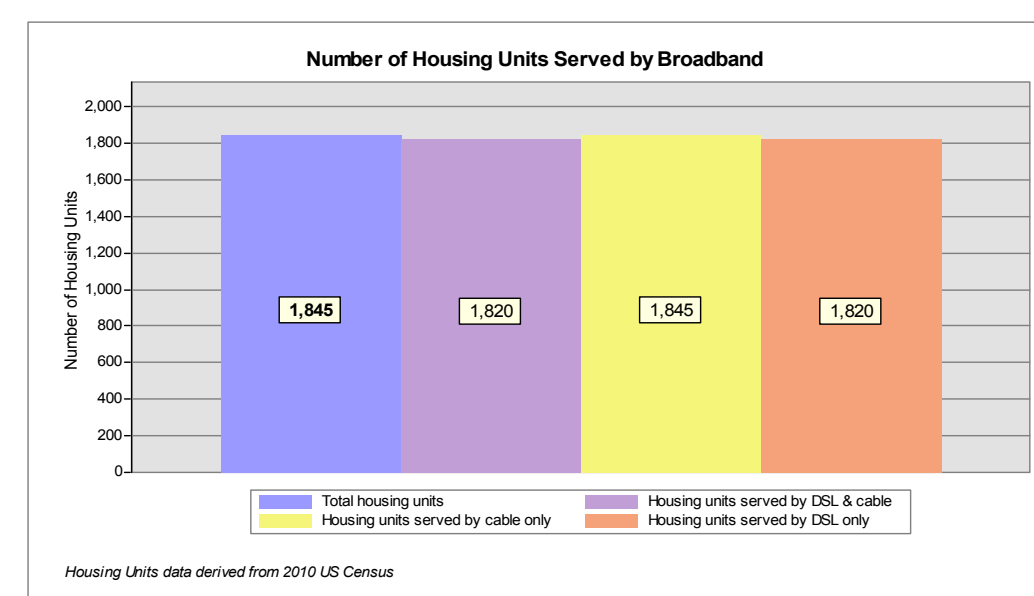

Broadband is defined as access that is at least **768 kbps downstream** and **200 kbps upstream**.
For more information on this project, please visit the NHBMP web site at: iwantbroadbandnh.org

- Provider Name**
- FairPoint Communications, Inc.
 - G4 Communications
 - OTT Communications
 - MetroCast