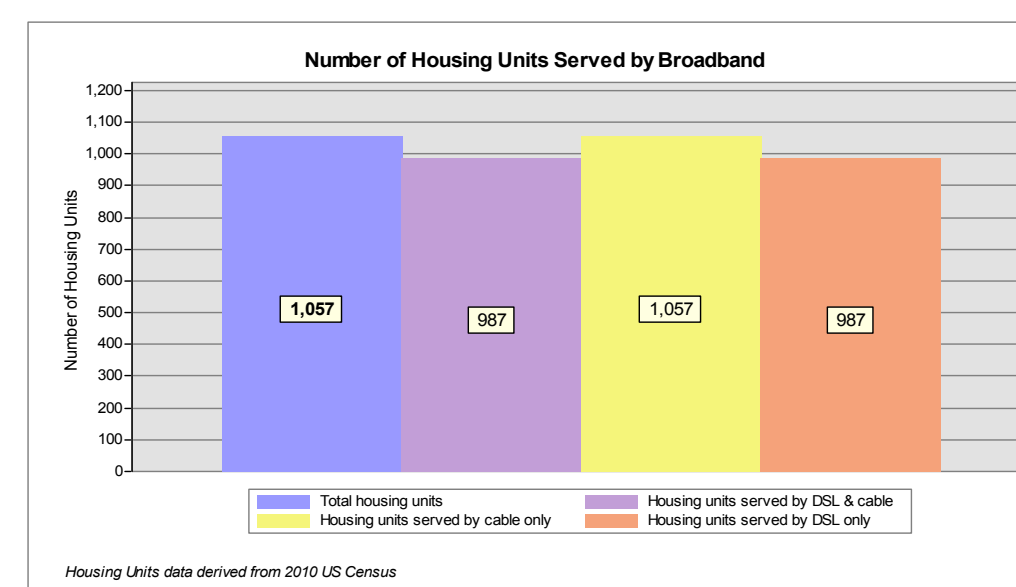

Provider Name

FairPoint Communications, Inc.
TIME WARNER CABLE
MetroCast

Technology

DSL
Cable
Cable