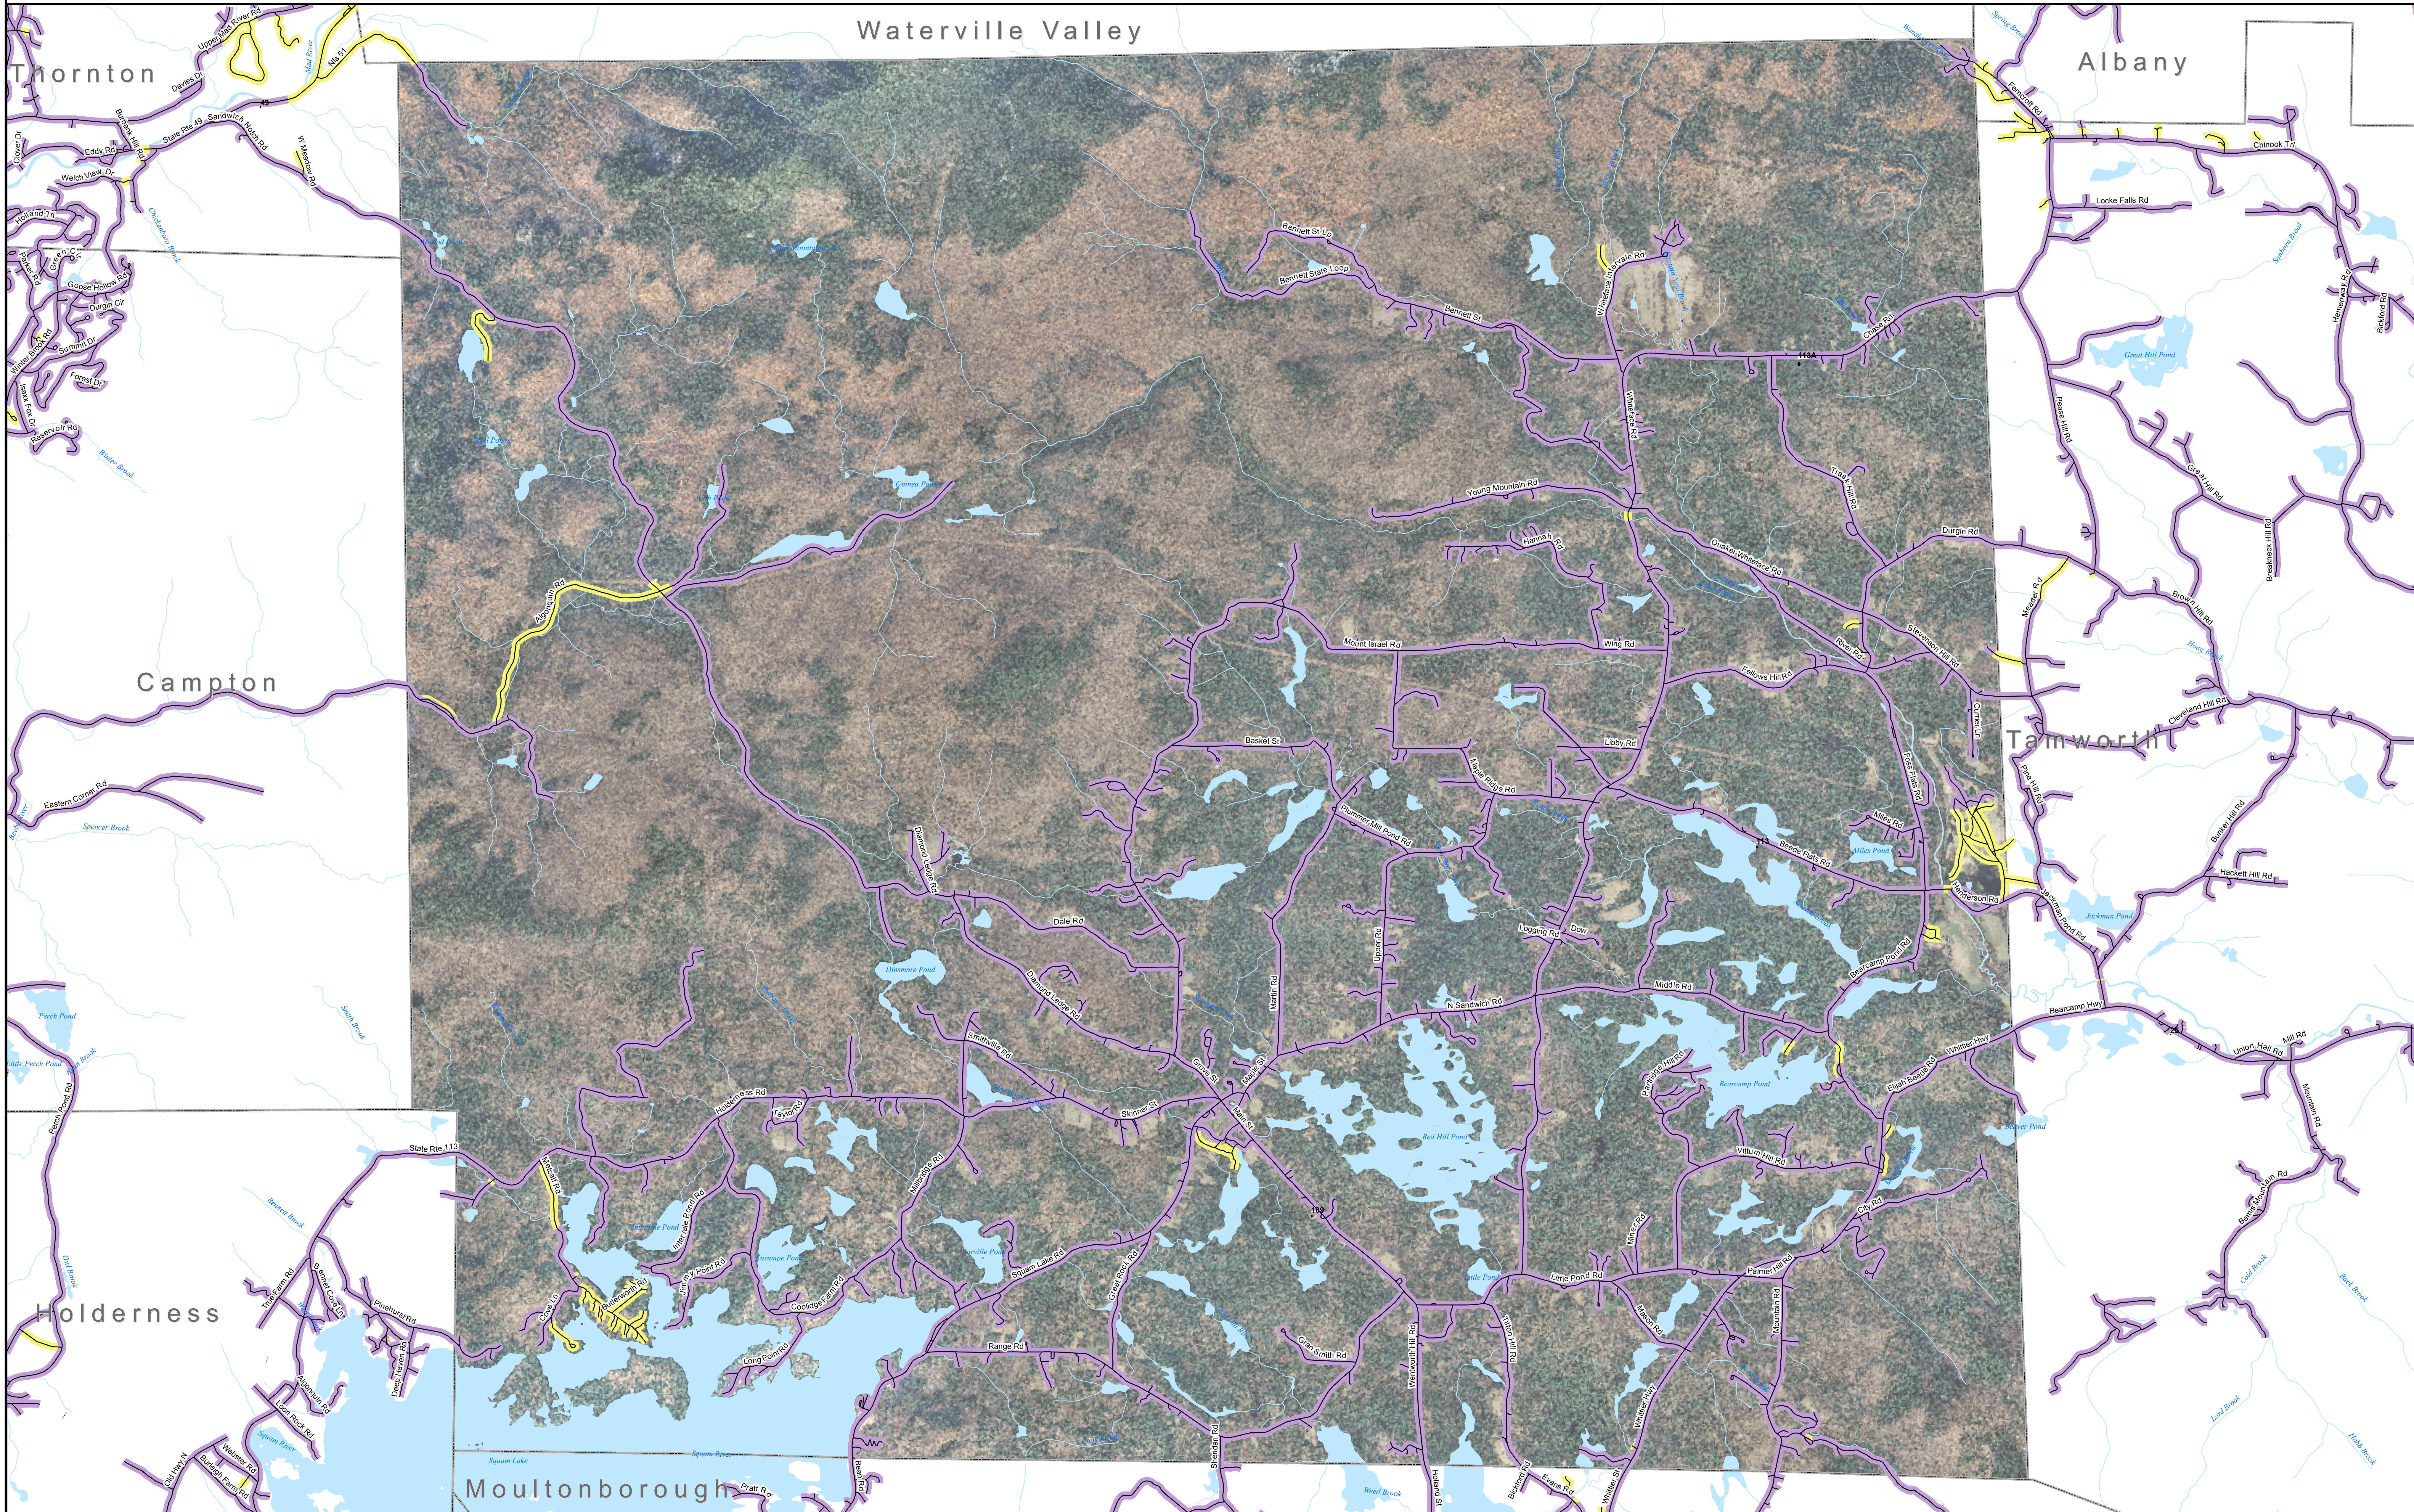

# DSL & Cable Broadband Service Availability Town of Sandwich

MAP REVIEW:		Email:	
Name:		Phone:	
Title:		Date:	
Organization:			
Number of changes:			
Comments (please attach separate sheet if needed):			

- Map Key**
- Roads served by DSL and cable
  - Roads served by cable only
  - Roads served by DSL only

This map displays broadband access information submitted to the NH Broadband Mapping & Planning Program (NHBMP) as of March 31, 2013. The map has been generated for the sole purpose of verifying locations of DSL and cable broadband services in each town in New Hampshire.

Broadband is defined as access that is at least **768 kbps downstream** and **200 kbps upstream**.

For more information on this project, please visit the NHBMP web site at: [iwantbroadbandnh.org](http://iwantbroadbandnh.org)

**Provider Name**

FairPoint Communications, Inc.  
TIME WARNER CABLE  
MetroCast

**Technology**

DSL  
Cable  
Cable