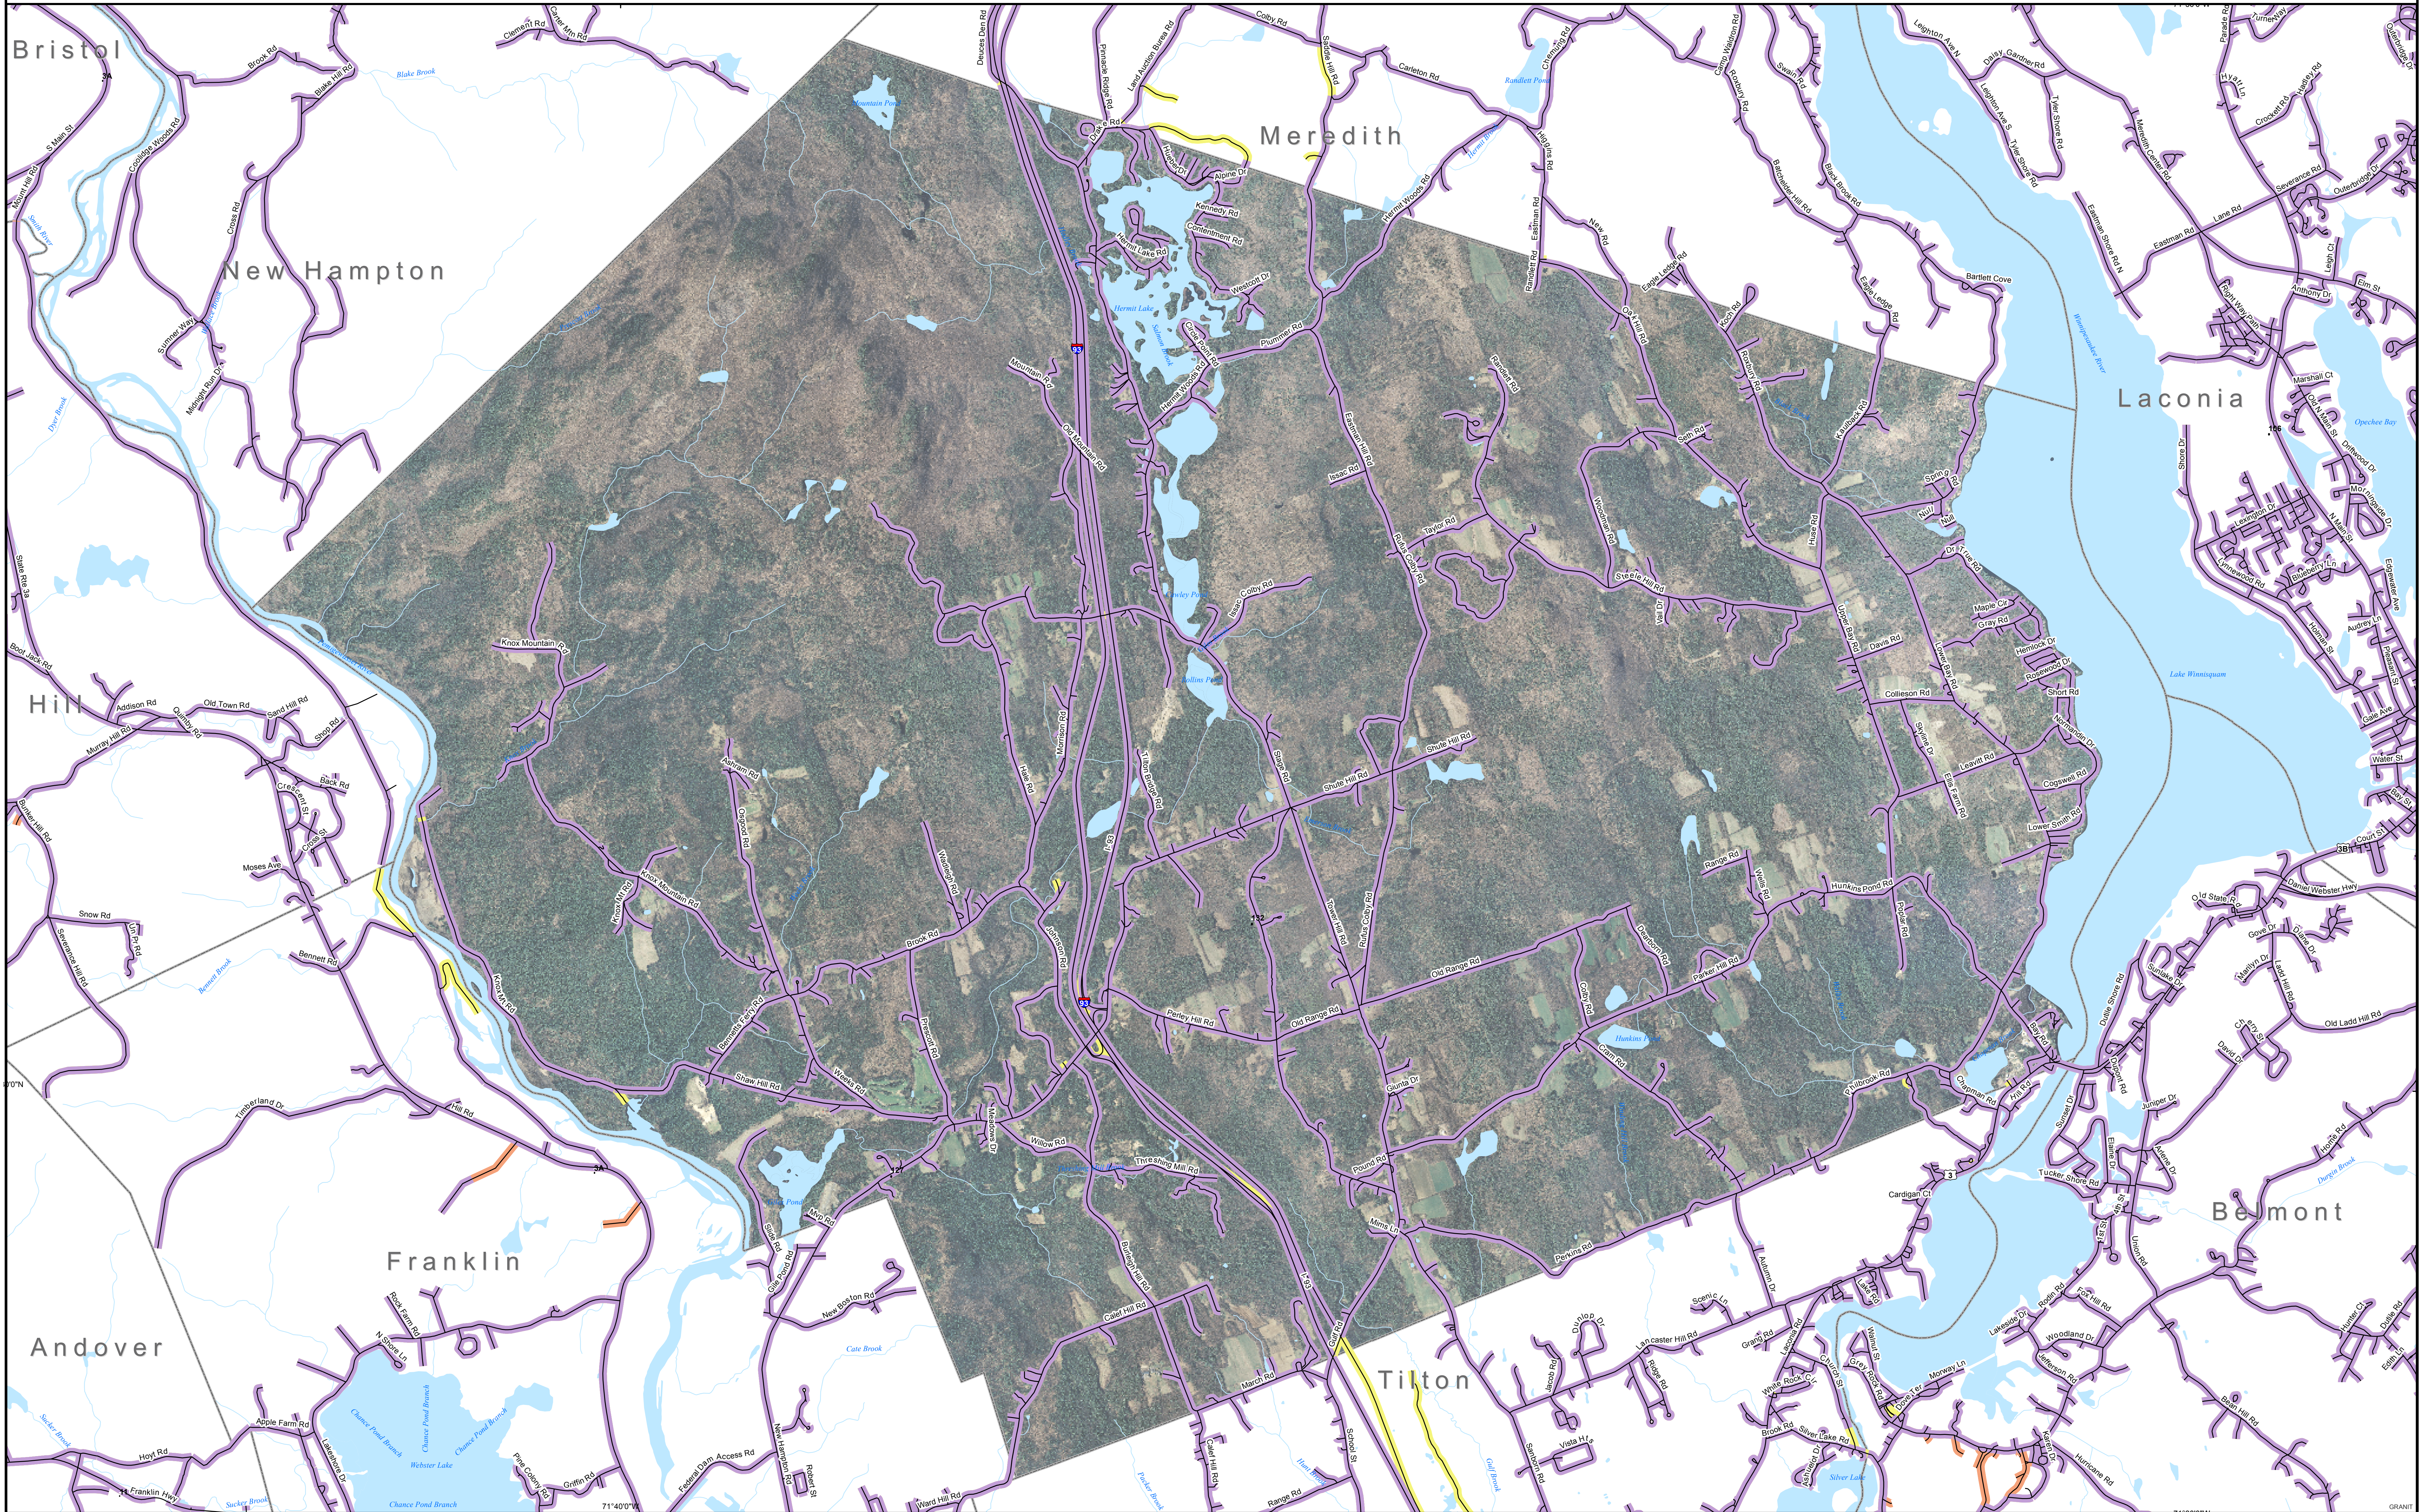

# DSL & Cable Broadband Service Availability Town of Sanbornton

MAP REVIEW:		Email:	
Name:		Phone:	
Title:		Date:	
Organization:			
Number of changes:			
Comments (please attach separate sheet if needed):			

- Map Key**
- Roads served by DSL and cable
  - Roads served by cable only
  - Roads served by DSL only

This map displays broadband access information submitted to the NH Broadband Mapping & Planning Program (NHBMPP) as of March 31, 2013. The map has been generated for the sole purpose of verifying locations of DSL and cable broadband services in each town in New Hampshire.