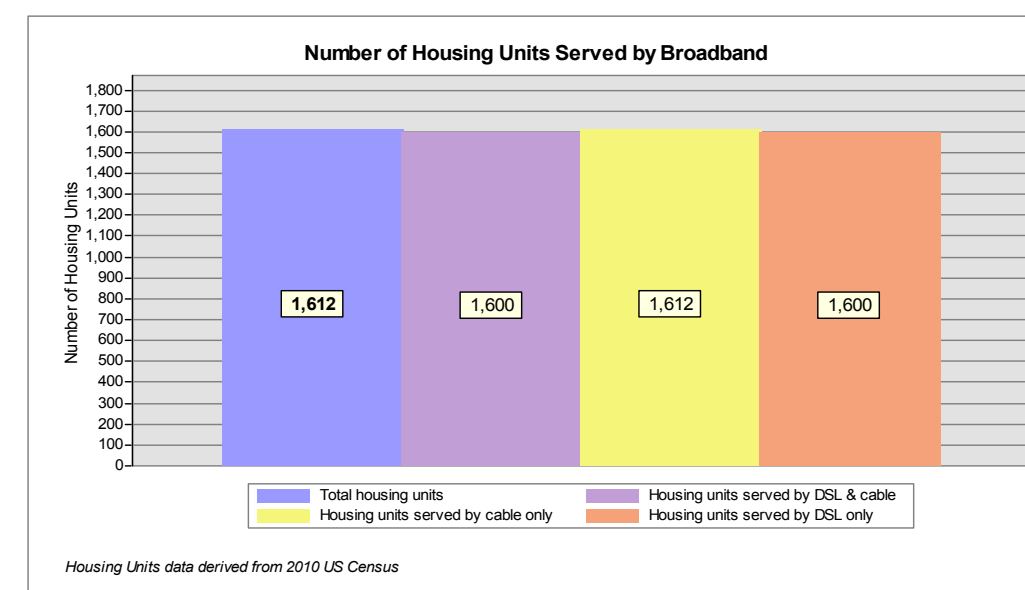

Broadband is defined as access that is at least **768 kbps downstream** and **200 kbps upstream**.

For more information on this project, please visit the NHBMPP web site at: [iwantbroadbandnh.org](http://iwantbroadbandnh.org)