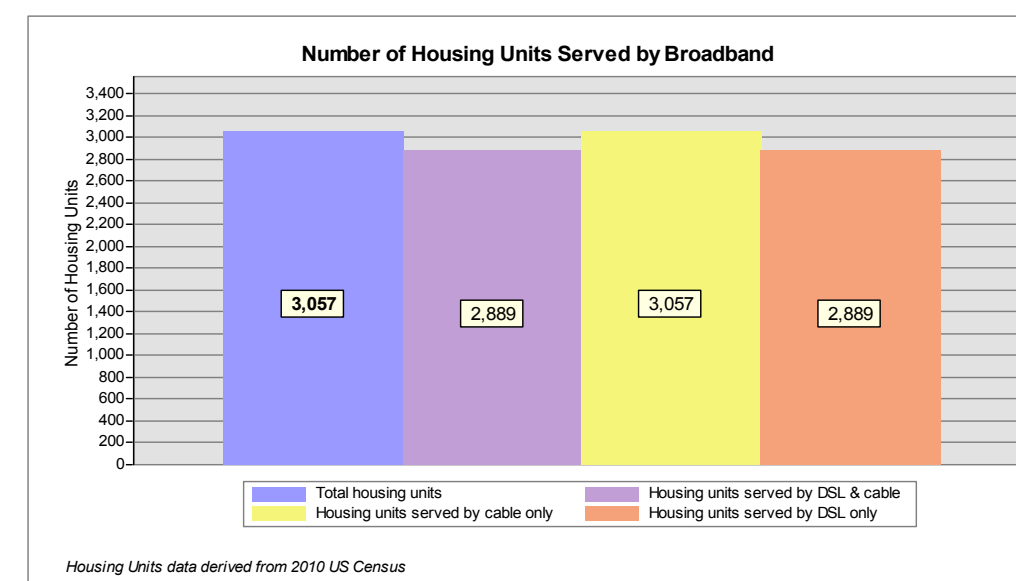

Broadband is defined as access that is at least **768 kbps downstream** and **200 kbps upstream**.

For more information on this project, please visit the NHBMPP web site at: iwantbroadbandnh.org

- Provider Name**
- FairPoint Communications, Inc.
 - G4 Communications
 - TIME WARNER CABLE
 - MetroCast