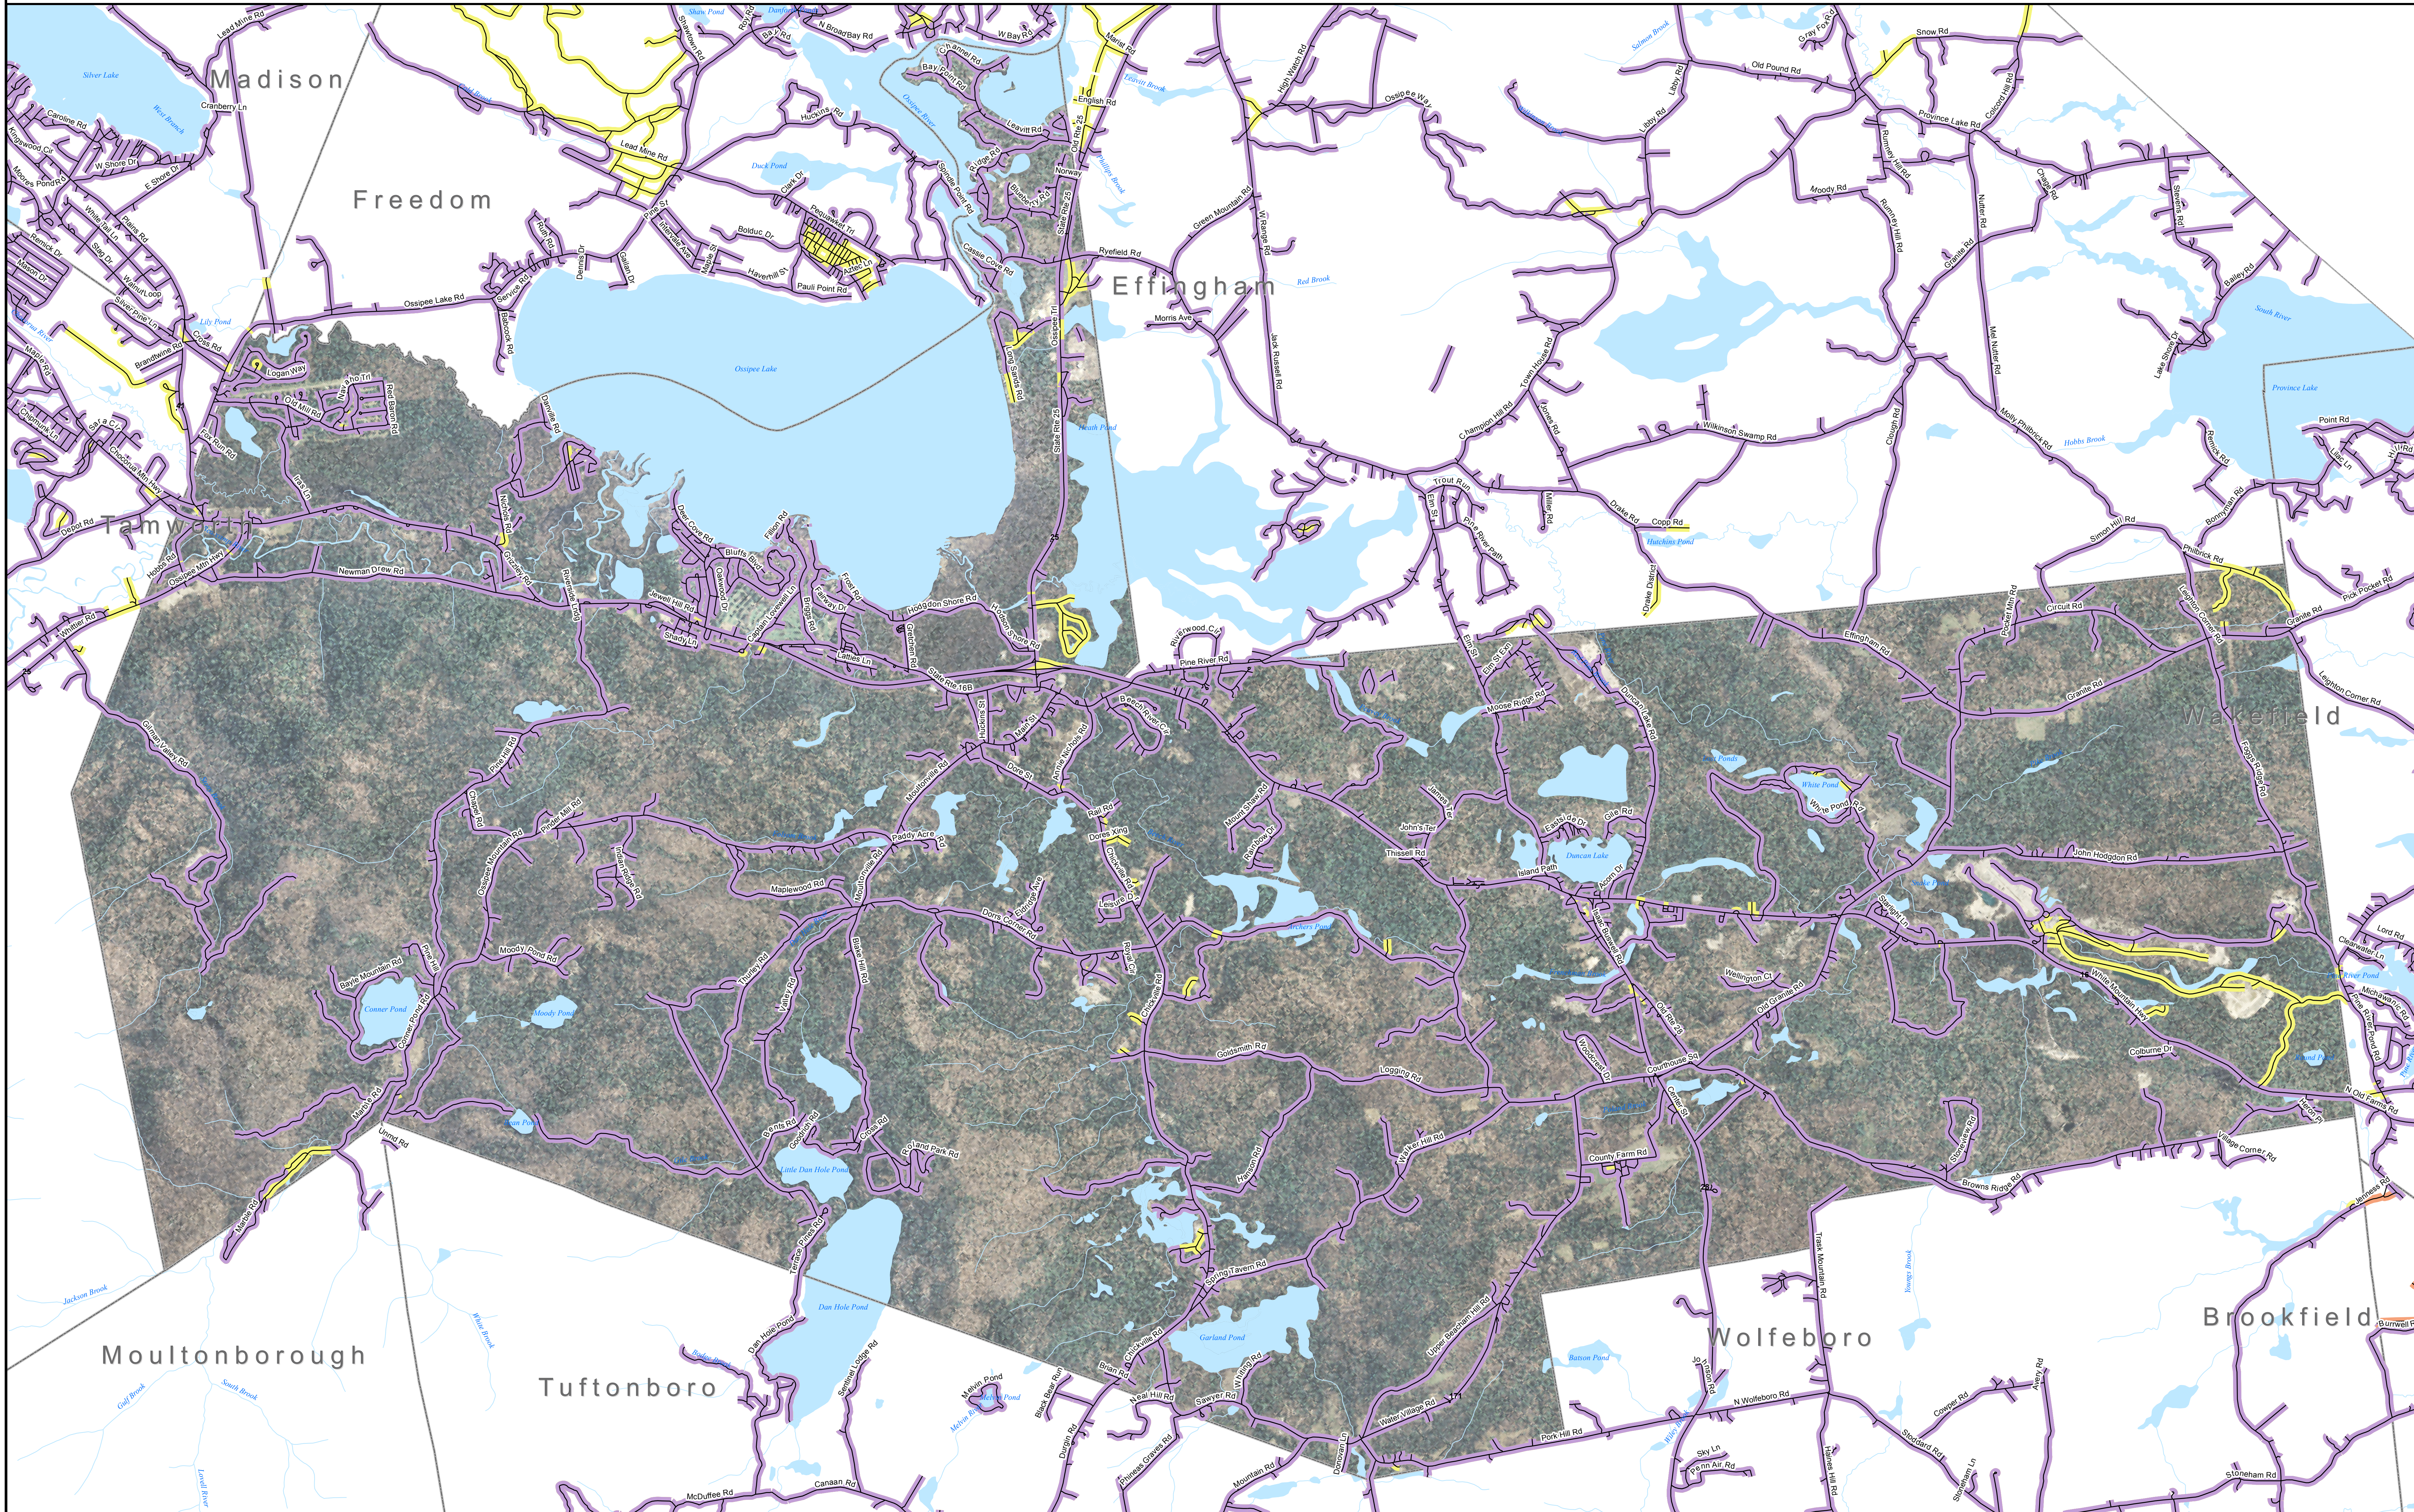

DSL & Cable Broadband Service Availability Town of Ossipee

MAP REVIEW:		Name:	Phone:
Title:		Organization:	Date:
Number of changes:		Comments (please attach separate sheet if needed):	

- Map Key**
- Roads served by DSL and cable
 - Roads served by cable only
 - Roads served by DSL only

This map displays broadband access information submitted to the NH Broadband Mapping & Planning Program (NHBMPP) as of March 31, 2013. The map has been generated for the sole purpose of verifying locations of DSL and cable broadband services in each town in New Hampshire.

Broadband is defined as access that is at least **768 kbps downstream** and **200 kbps upstream**.

For more information on this project, please visit the NHBMPP web site at: iwantbroadbandnh.org

- Provider Name**
- FairPoint Communications, Inc.
 - G4 Communications
 - TIME WARNER CABLE
 - MetroCast