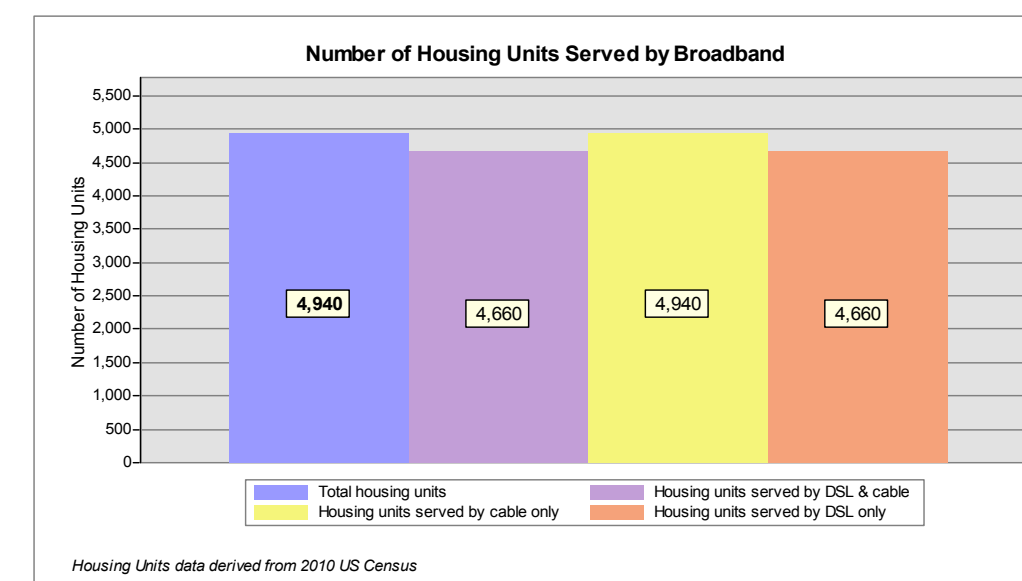

Broadband is defined as access that is at least **768 kbps downstream** and **200 kbps upstream**.

For more information on this project, please visit the NHBMPP web site at: [iwantbroadbandnh.org](http://iwantbroadbandnh.org)