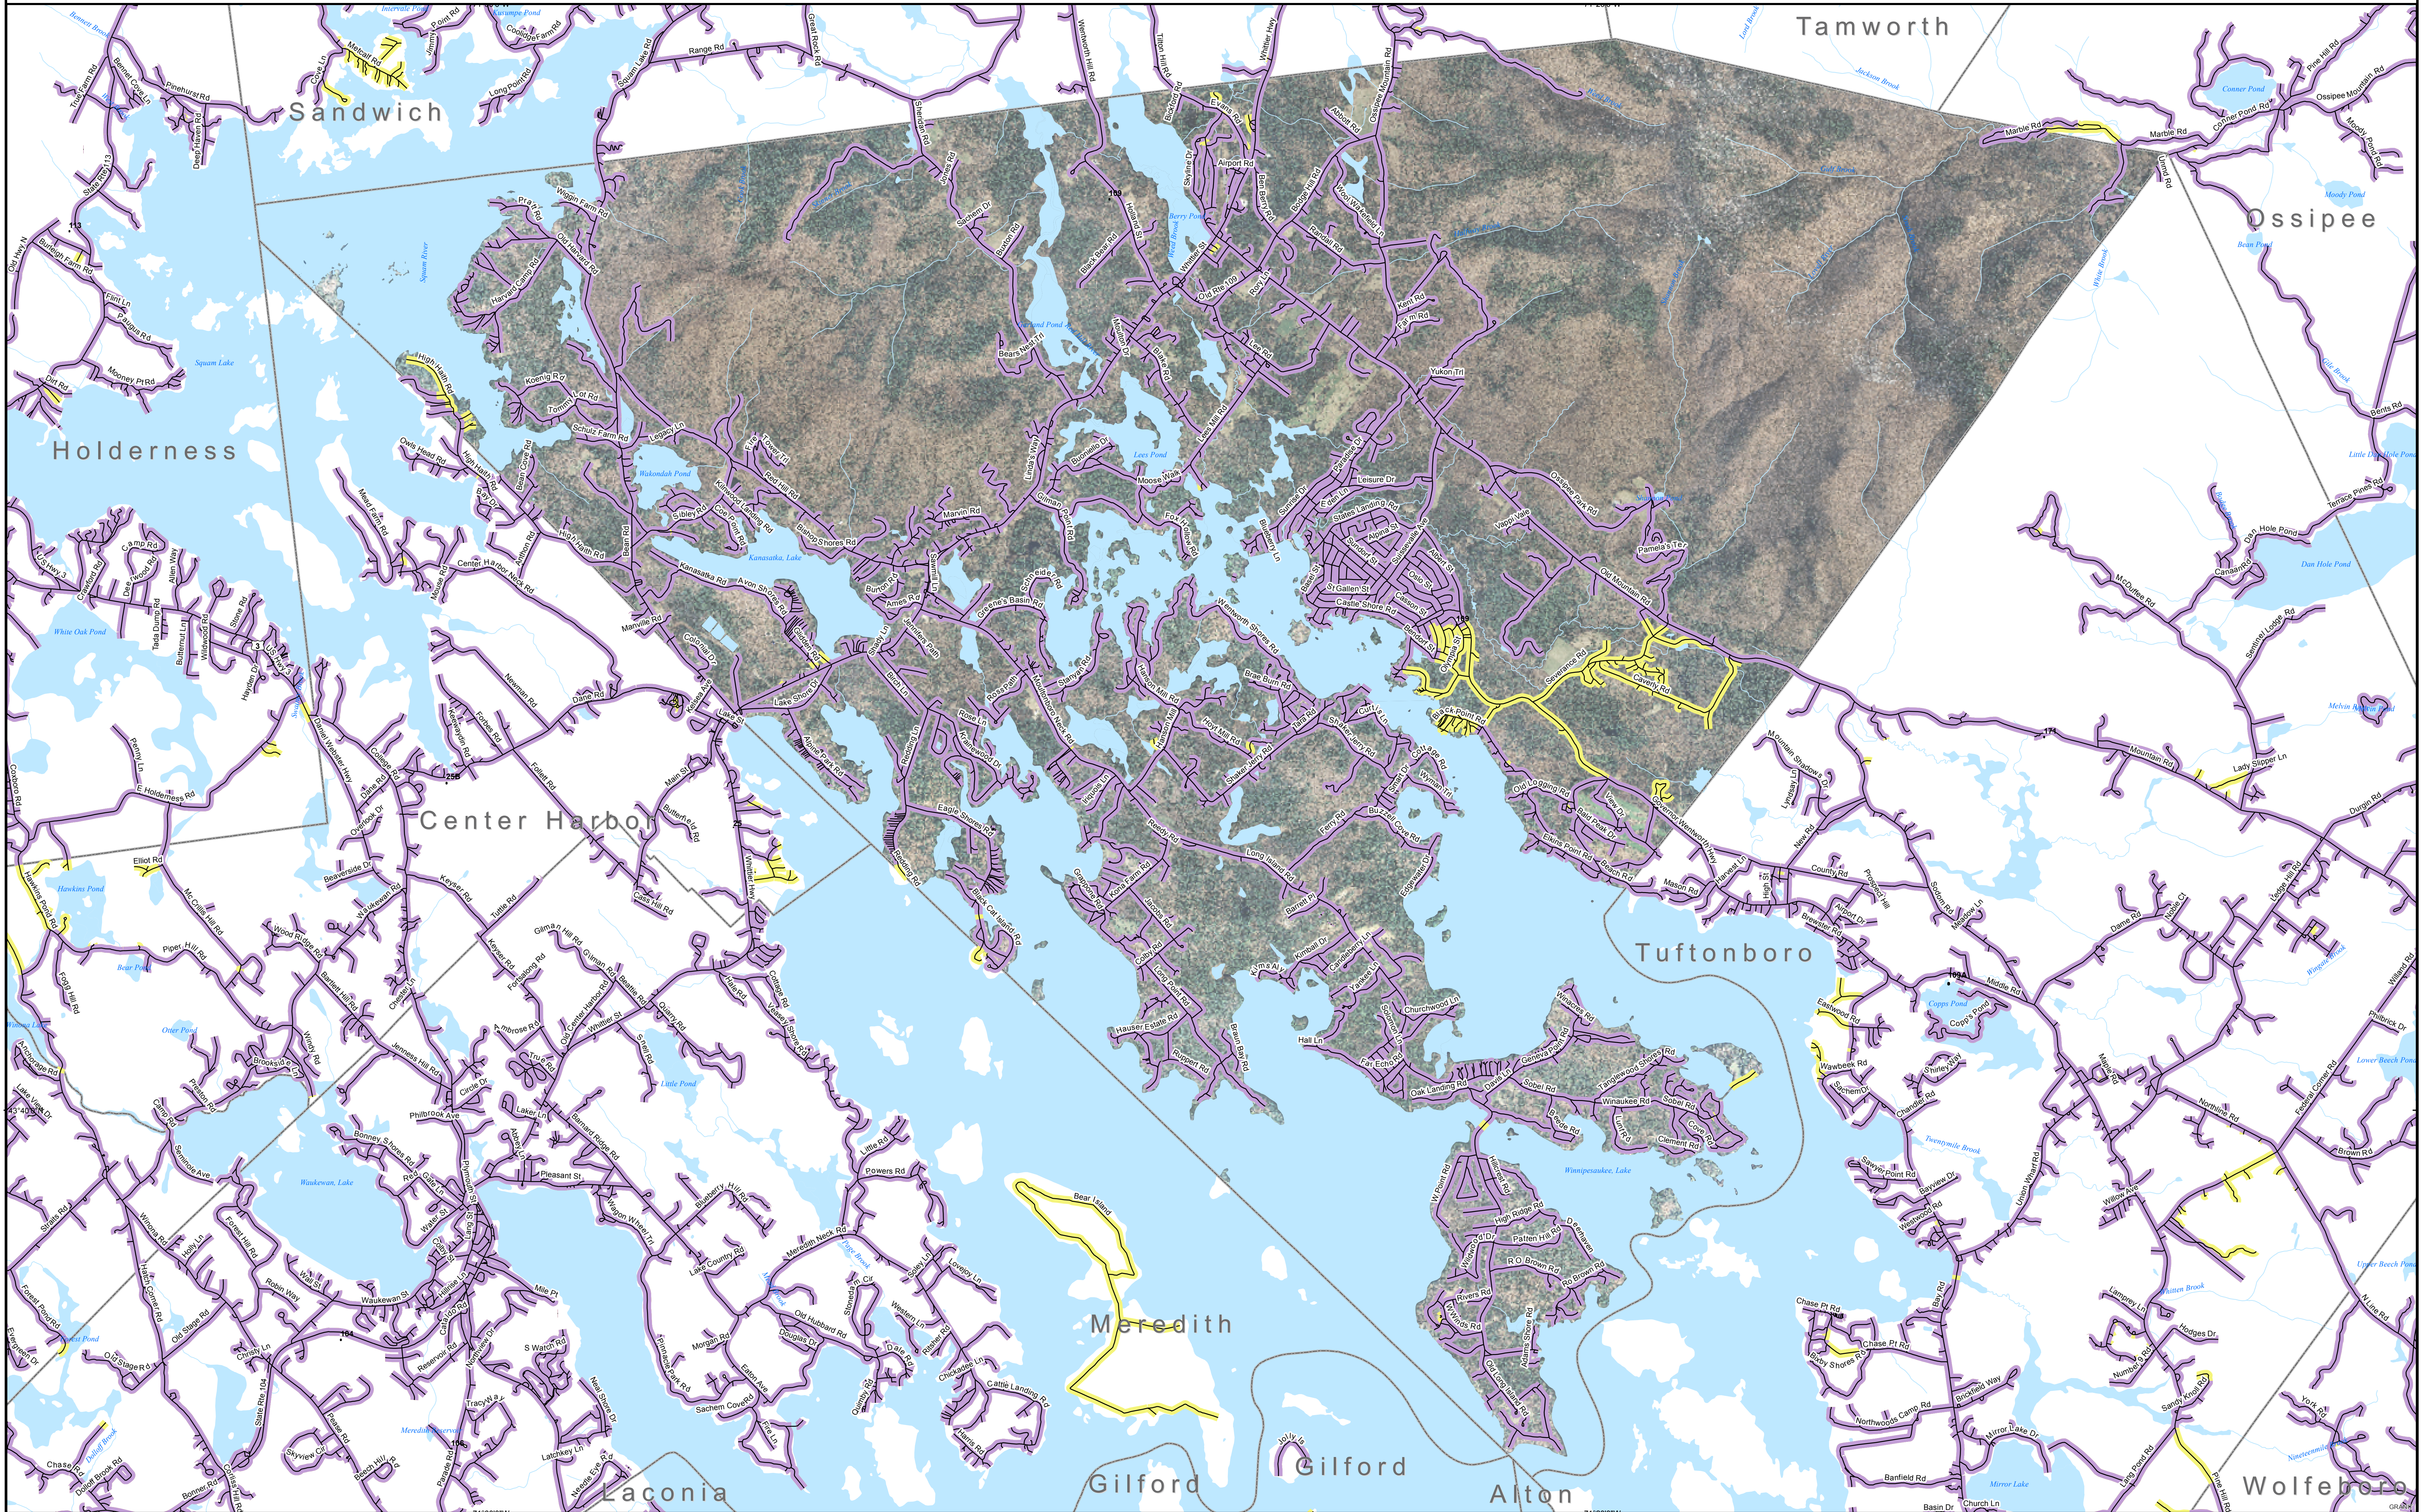

- Map Key**
- Roads served by DSL and cable
  - Roads served by cable only
  - Roads served by DSL only

This map displays broadband access information submitted to the NH Broadband Mapping & Planning Program (NHBMPP) as of March 31, 2013. The map has been generated for the sole purpose of verifying locations of DSL and cable broadband services in each town in New Hampshire.

**Provider Name**

- FairPoint Communications, Inc.
- TDS TELECOM
- TIME WARNER CABLE
- MetroCast

**Technology**

- DSL
- DSL
- Cable
- Cable