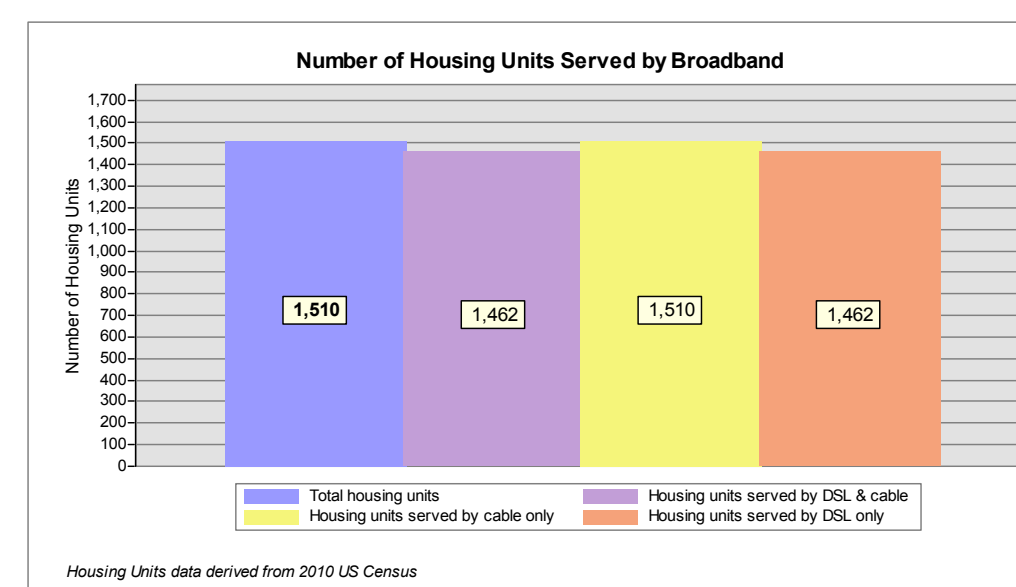

Broadband is defined as access that is at least **768 kbps downstream** and **200 kbps upstream**.

For more information on this project, please visit the NHBMPP web site at: [iwantbroadbandnh.org](http://iwantbroadbandnh.org)