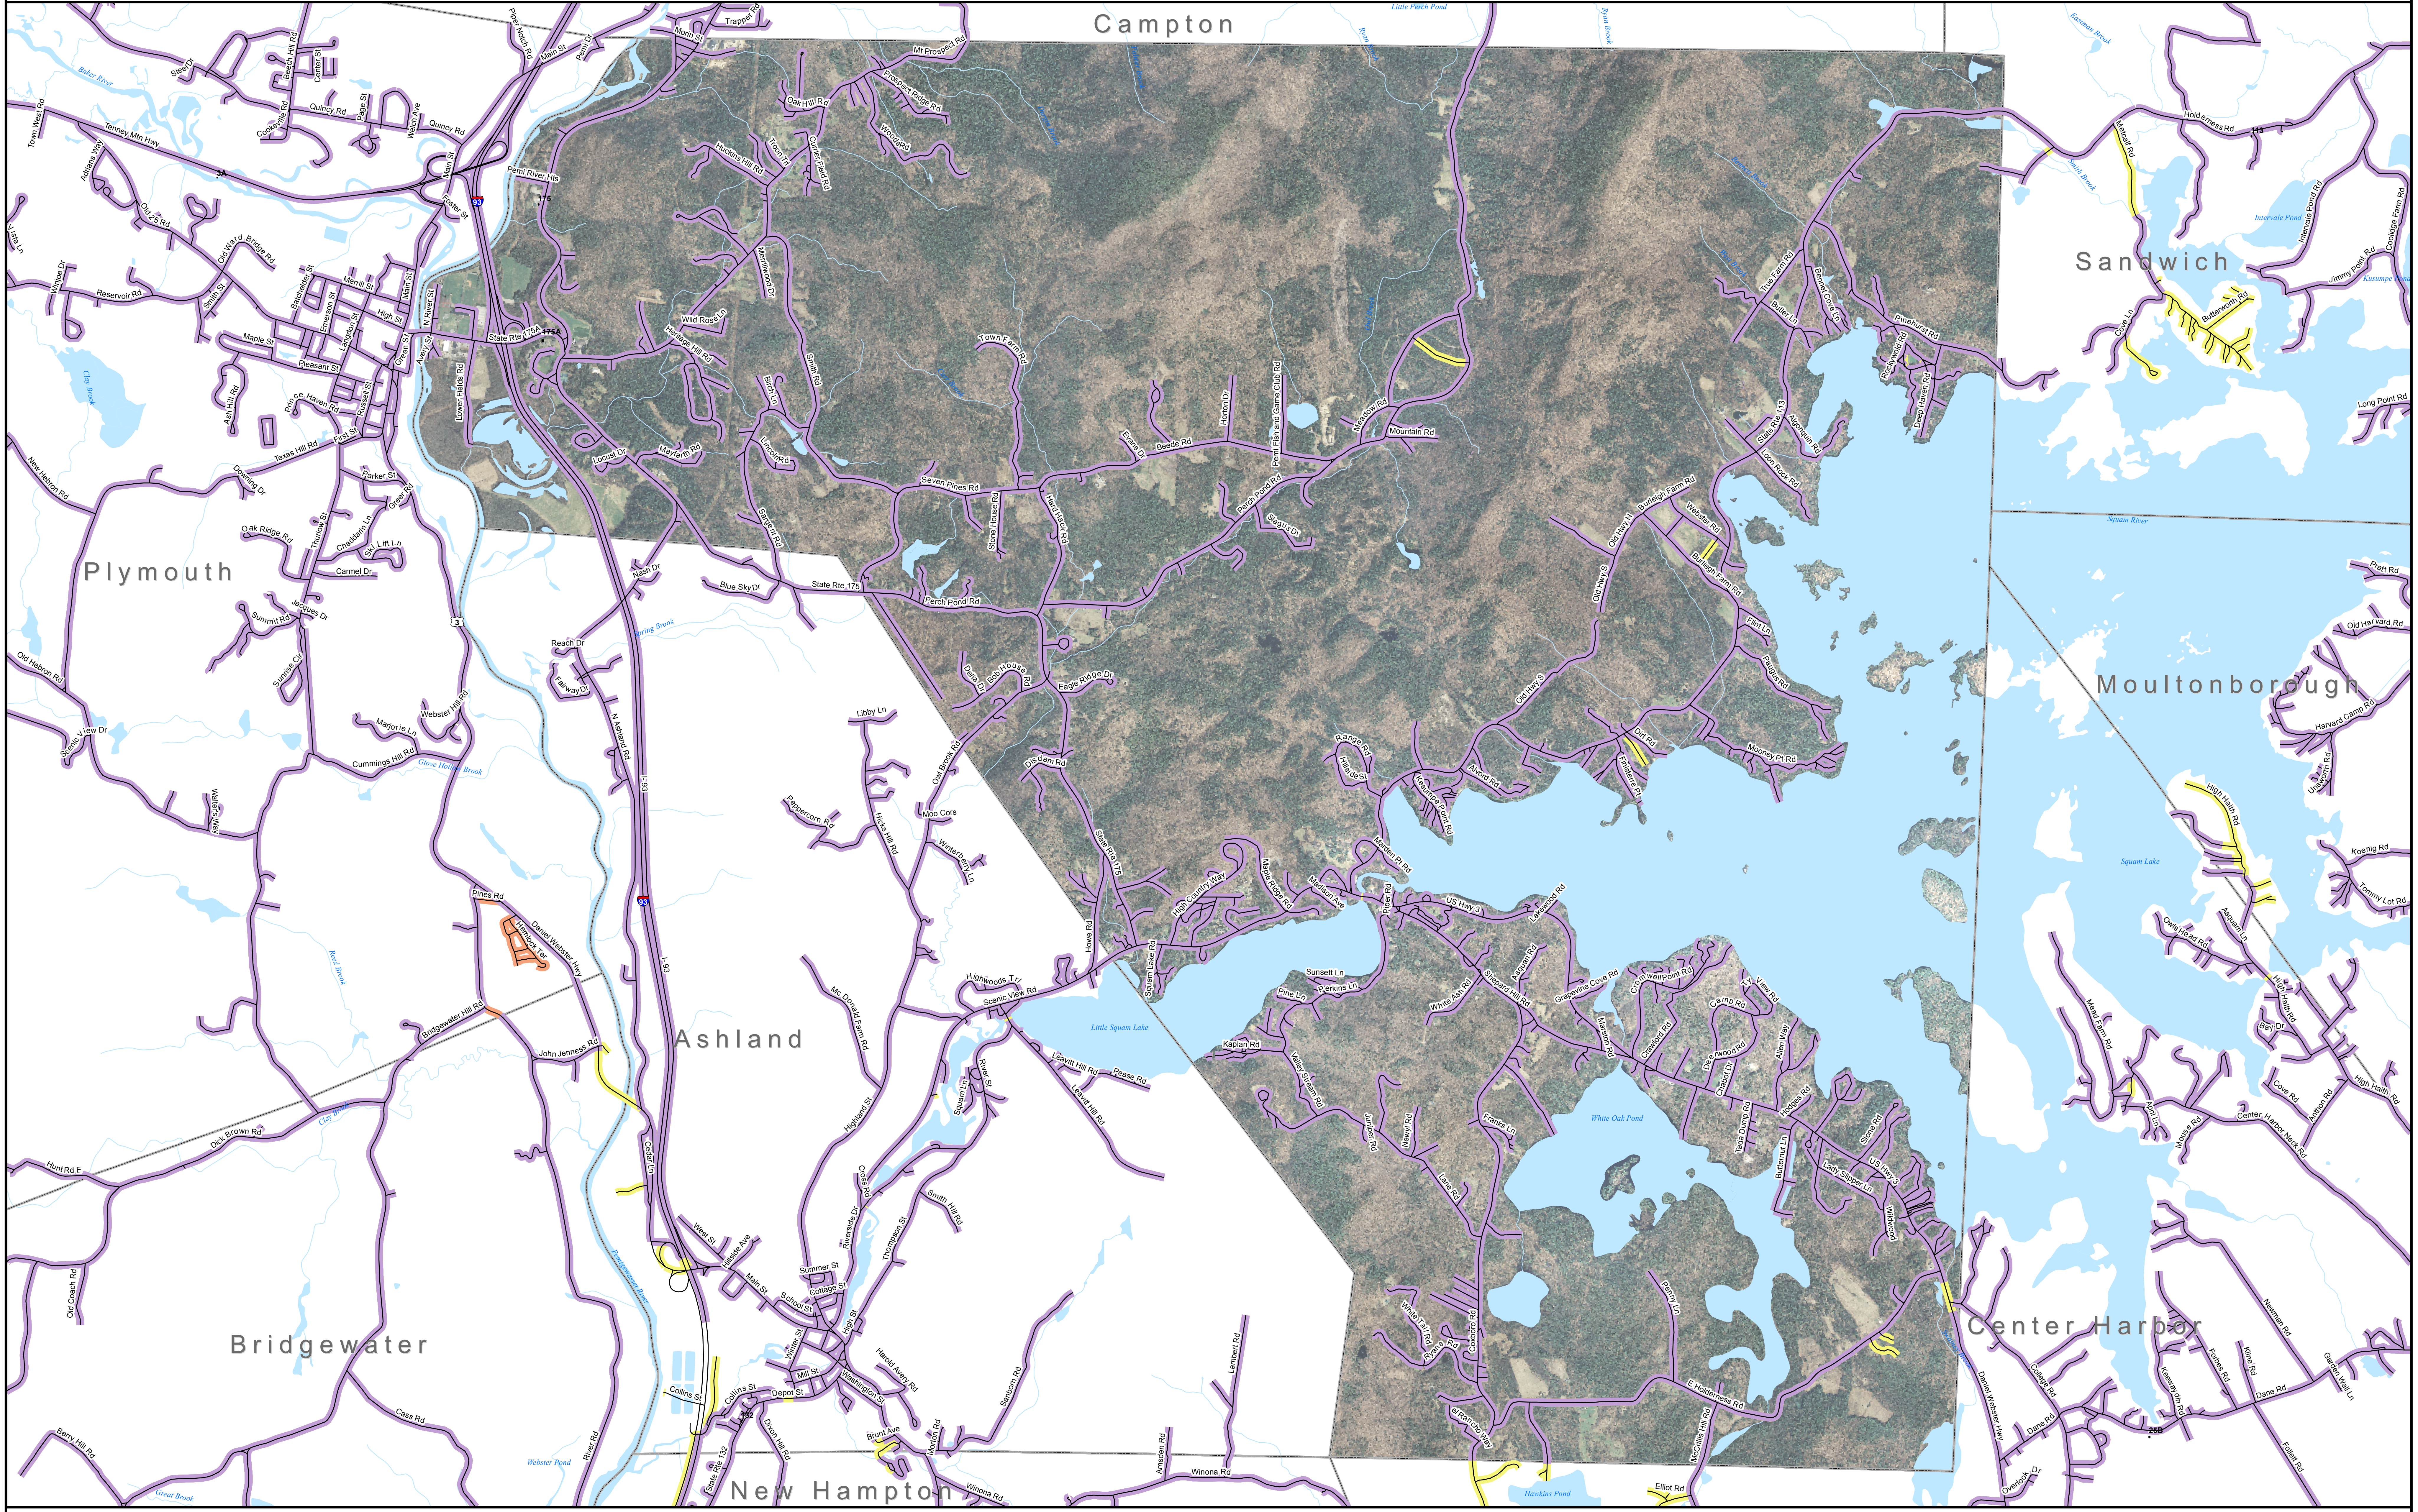

# DSL & Cable Broadband Service Availability Town of Holderness

|  |  |        |  |
|--|--|--------|--|
| MAP REVIEW:  |  | Email: |  |
| Name:  |  | Phone: |  |
| Title:   |  | Date:  |  |
| Organization:                                      |  |        |  |
| Number of changes:                                 |  |        |  |
| Comments (please attach separate sheet if needed): |  |        |  |

- Map Key**
- Roads served by DSL and cable
  - Roads served by cable only
  - Roads served by DSL only

This map displays broadband access information submitted to the NH Broadband Mapping & Planning Program (NHBMPP) as of March 31, 2013. The map has been generated for the sole purpose of verifying locations of DSL and cable broadband services in each town in New Hampshire.