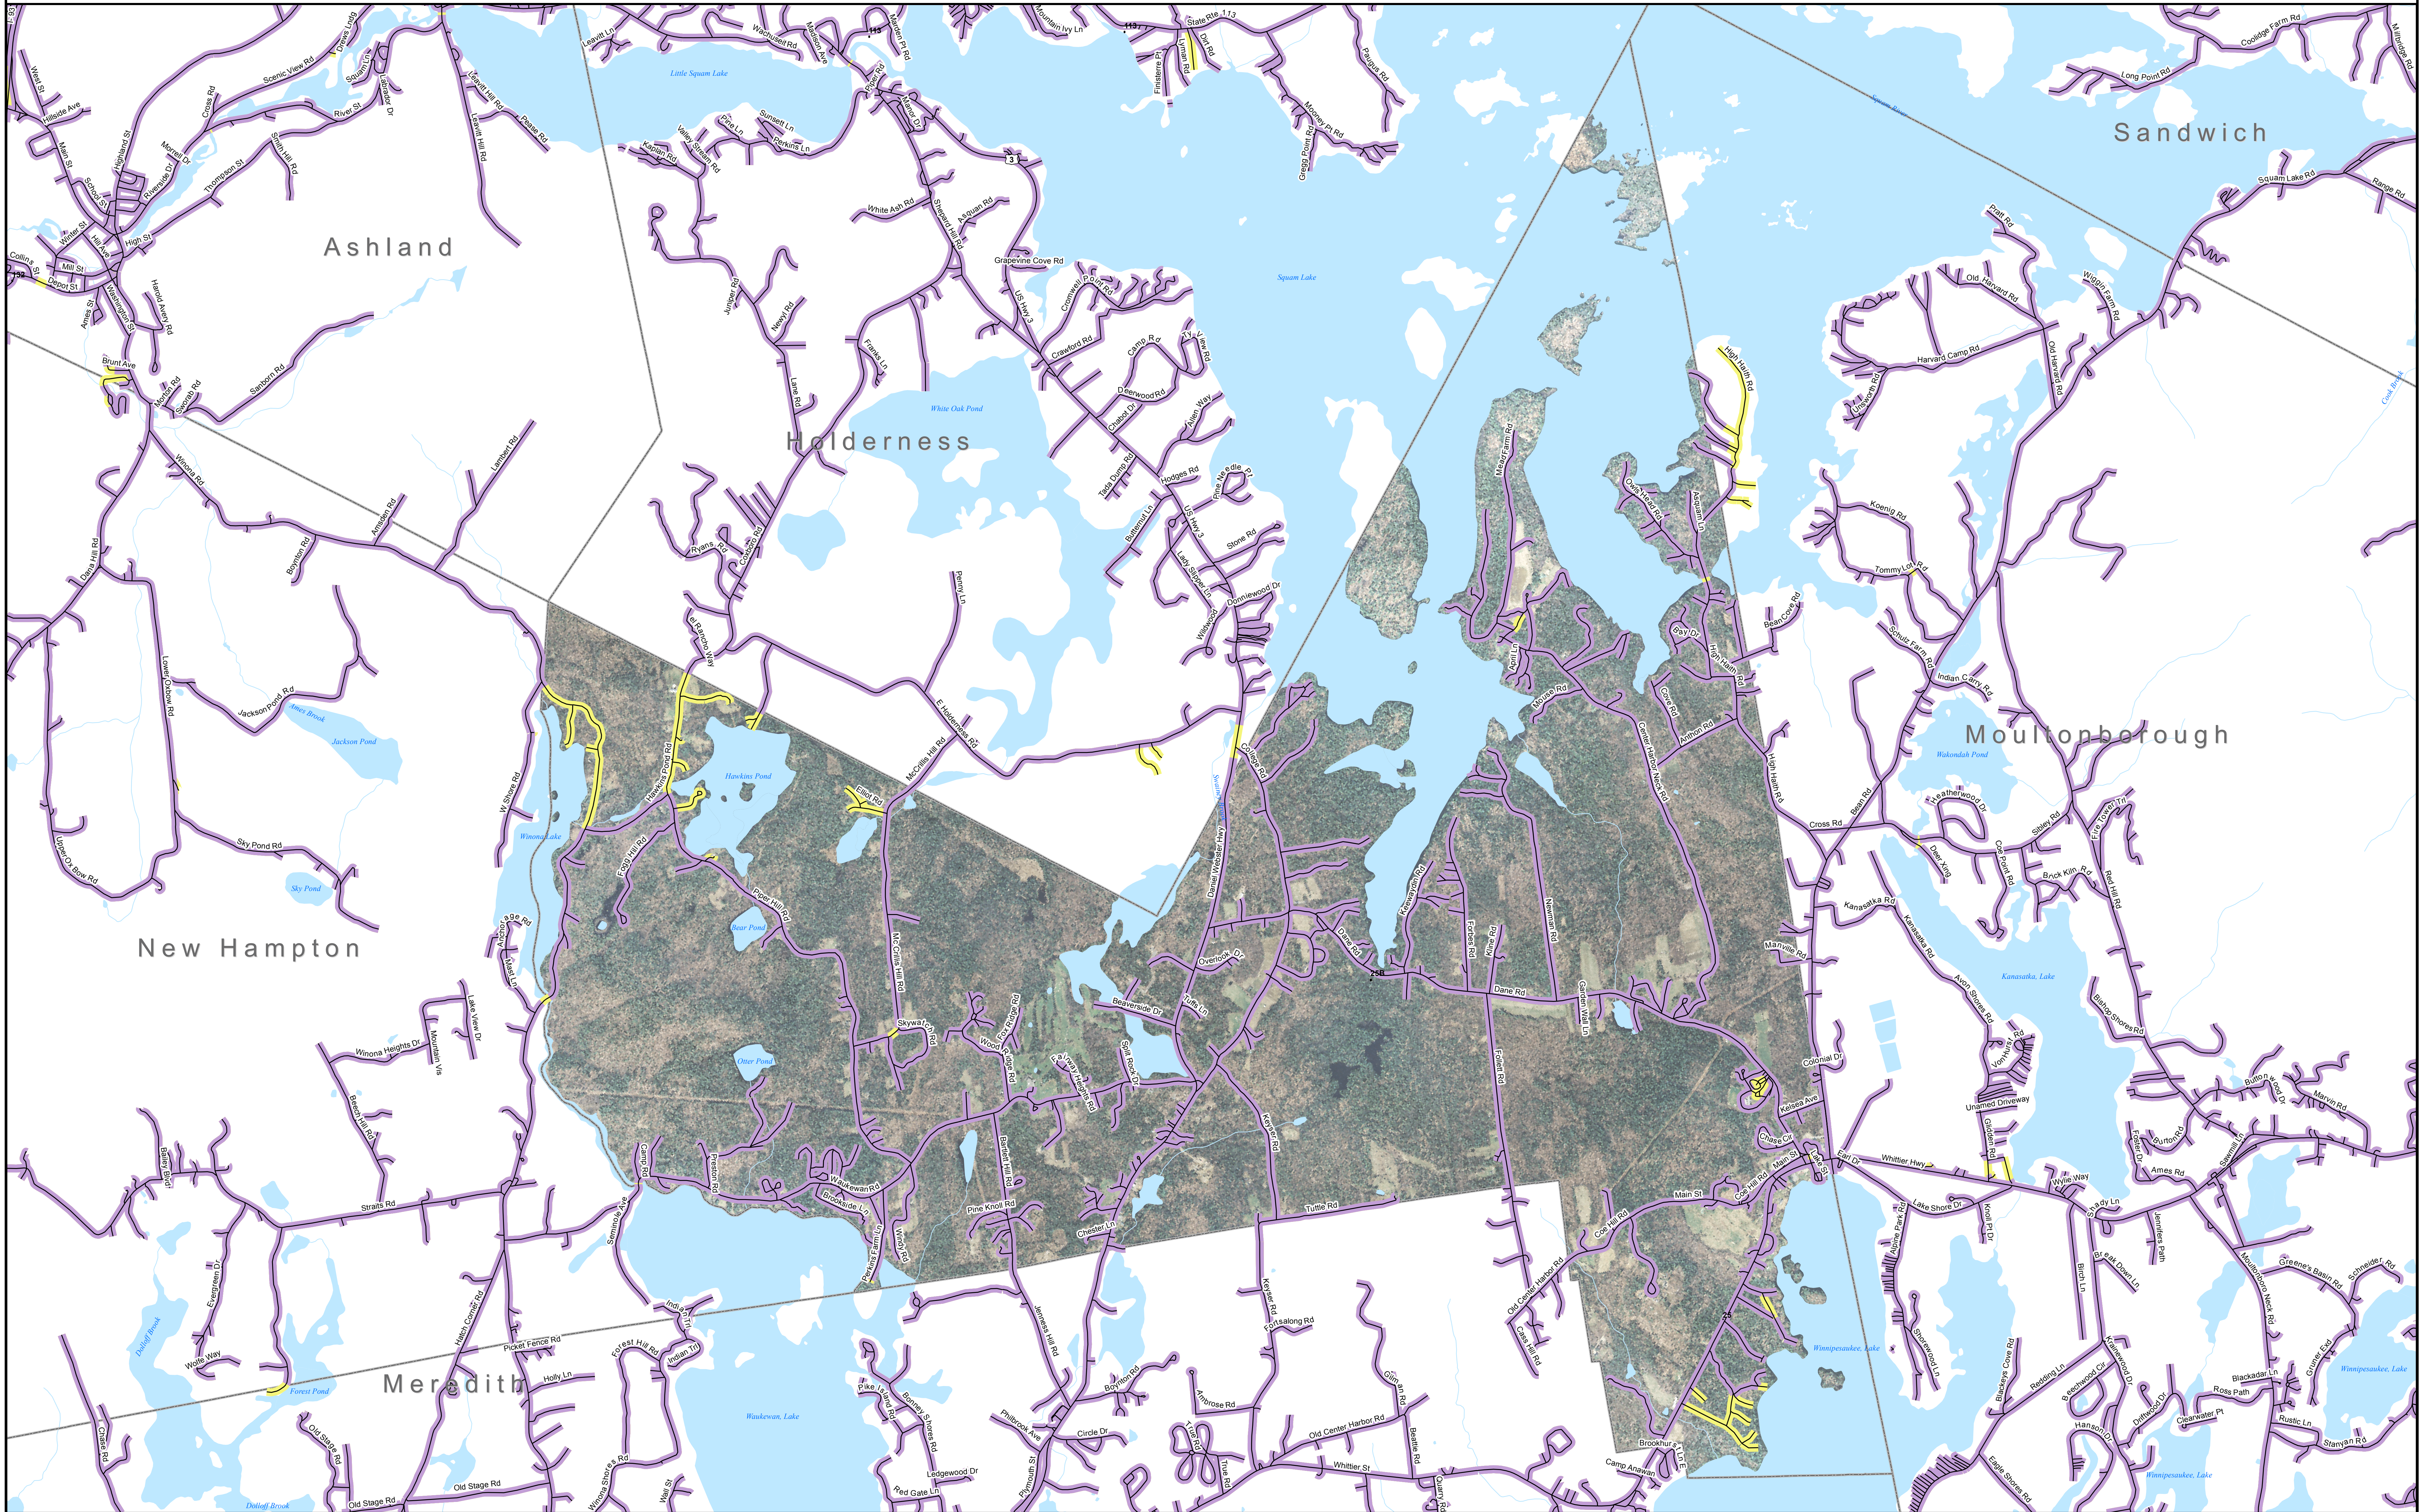

# DSL & Cable Broadband Service Availability Town of Center Harbor

MAP REVIEW:		Email:	
Name:		Phone:	
Title:		Date:	
Organization:			
Number of changes:			
Comments (please attach separate sheet if needed):			

- Map Key**
- Roads served by DSL and cable
  - Roads served by cable only
  - Roads served by DSL only

This map displays broadband access information submitted to the NH Broadband Mapping & Planning Program (NHBMPP) as of March 31, 2013. The map has been generated for the sole purpose of verifying locations of DSL and cable broadband services in each town in New Hampshire.