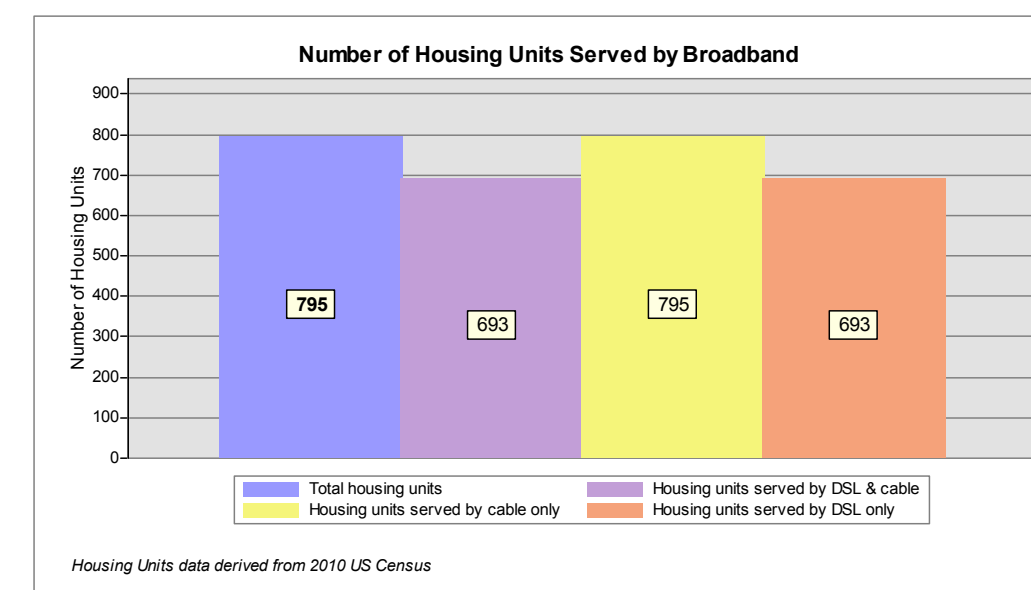

Broadband is defined as access that is at least **768 kbps downstream** and **200 kbps upstream**.  
For more information on this project, please visit the NHBMPP web site at: [iwantbroadbandnh.org](http://iwantbroadbandnh.org)