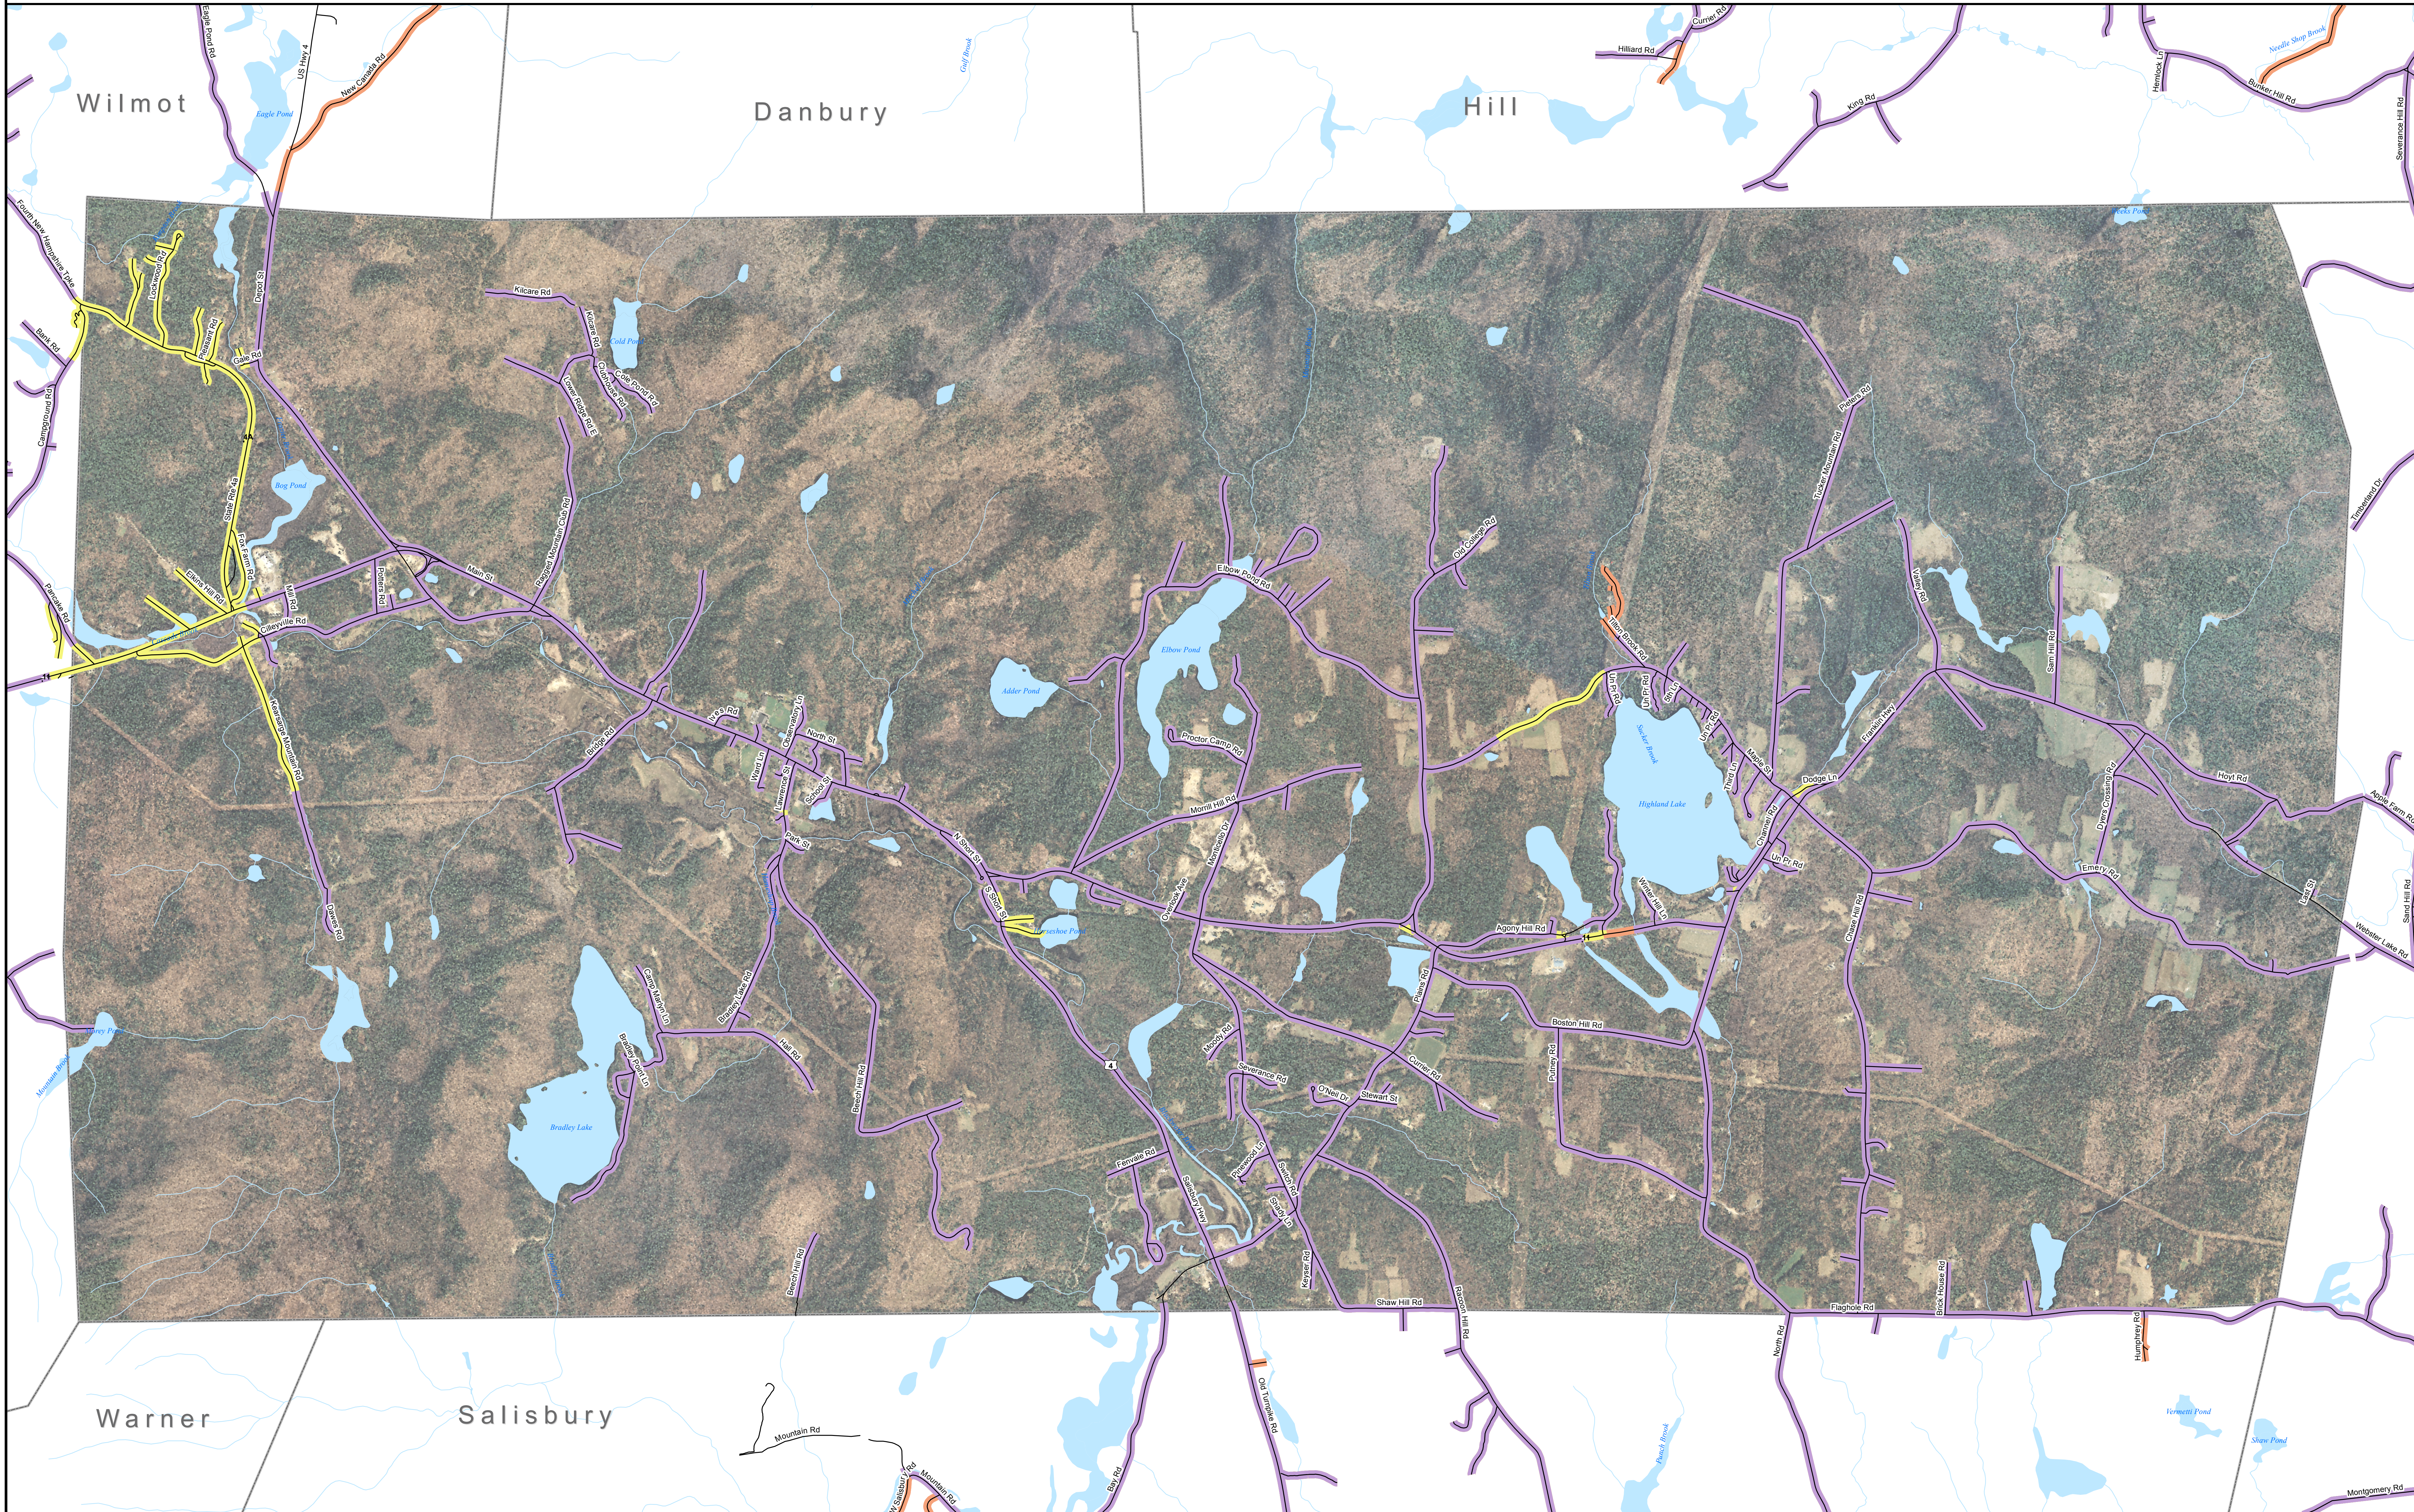

# DSL & Cable Broadband Service Availability Town of Andover

MAP REVIEW:		Name:	Phone:
		Title:	Date:
		Organization:	
		Number of changes:	
Comments (please attach separate sheet if needed):			

- Map Key**
- Roads served by DSL and cable
  - Roads served by cable only
  - Roads served by DSL only

This map displays broadband access information submitted to the NH Broadband Mapping & Planning Program (NHBMPP) as of March 31, 2013. The map has been generated for the sole purpose of verifying locations of DSL and cable broadband services in each town in New Hampshire.

Broadband is defined as access that is at least **768 kbps downstream** and **200 kbps upstream**.

For more information on this project, please visit the NHBMPP web site at: [iwantbroadbandnh.org](http://iwantbroadbandnh.org)