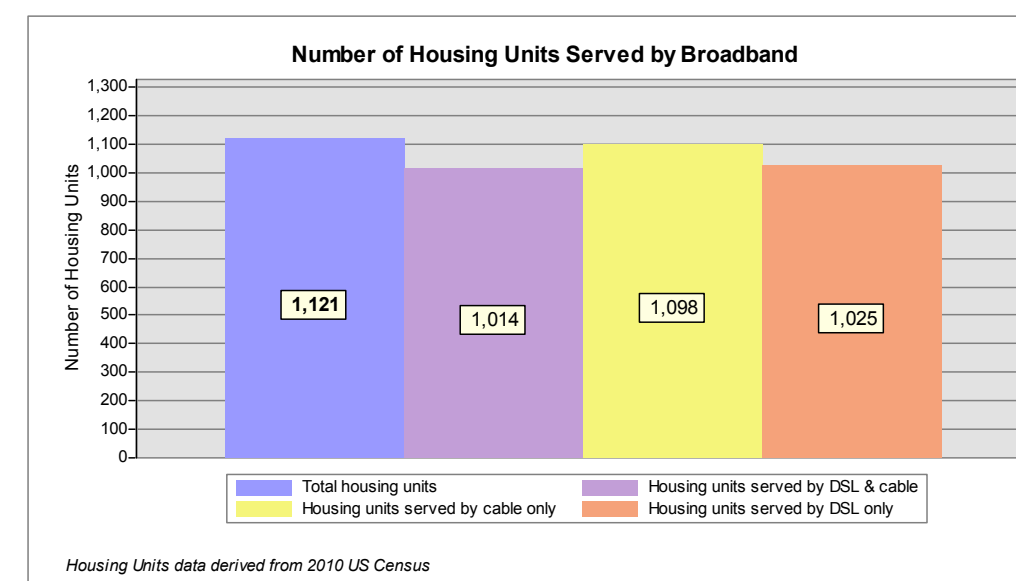

Broadband is defined as access that is at least **768 kbps downstream** and **200 kbps upstream**.

For more information on this project, please visit the NHBMPP web site at: [iwantbroadbandnh.org](http://iwantbroadbandnh.org)