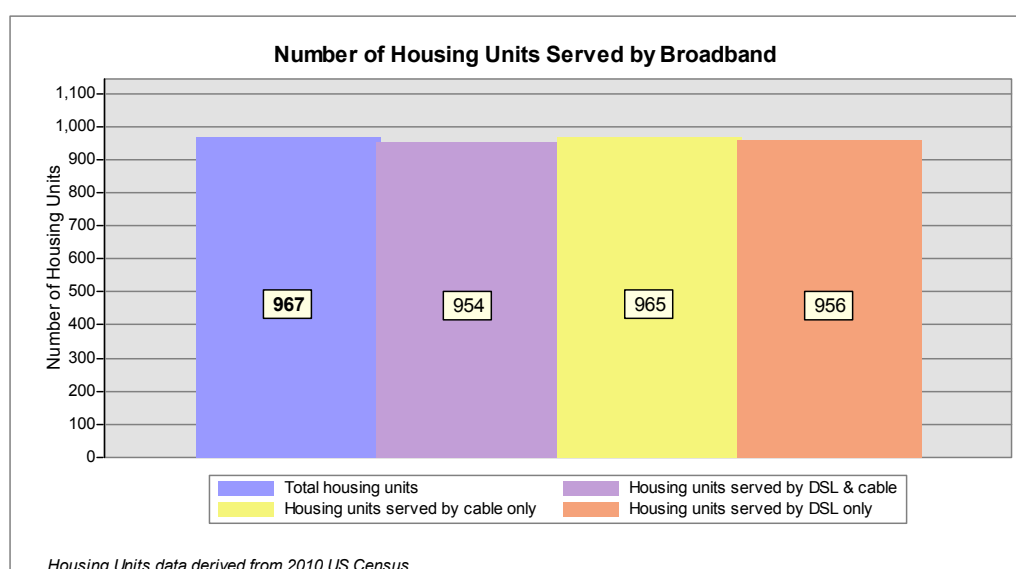

Broadband is defined as access that is at least **768 kbps downstream** and **200 kbps upstream**.

For more information on this project, please visit the NHBMPP web site at: [iwantbroadbandnh.org](http://iwantbroadbandnh.org)