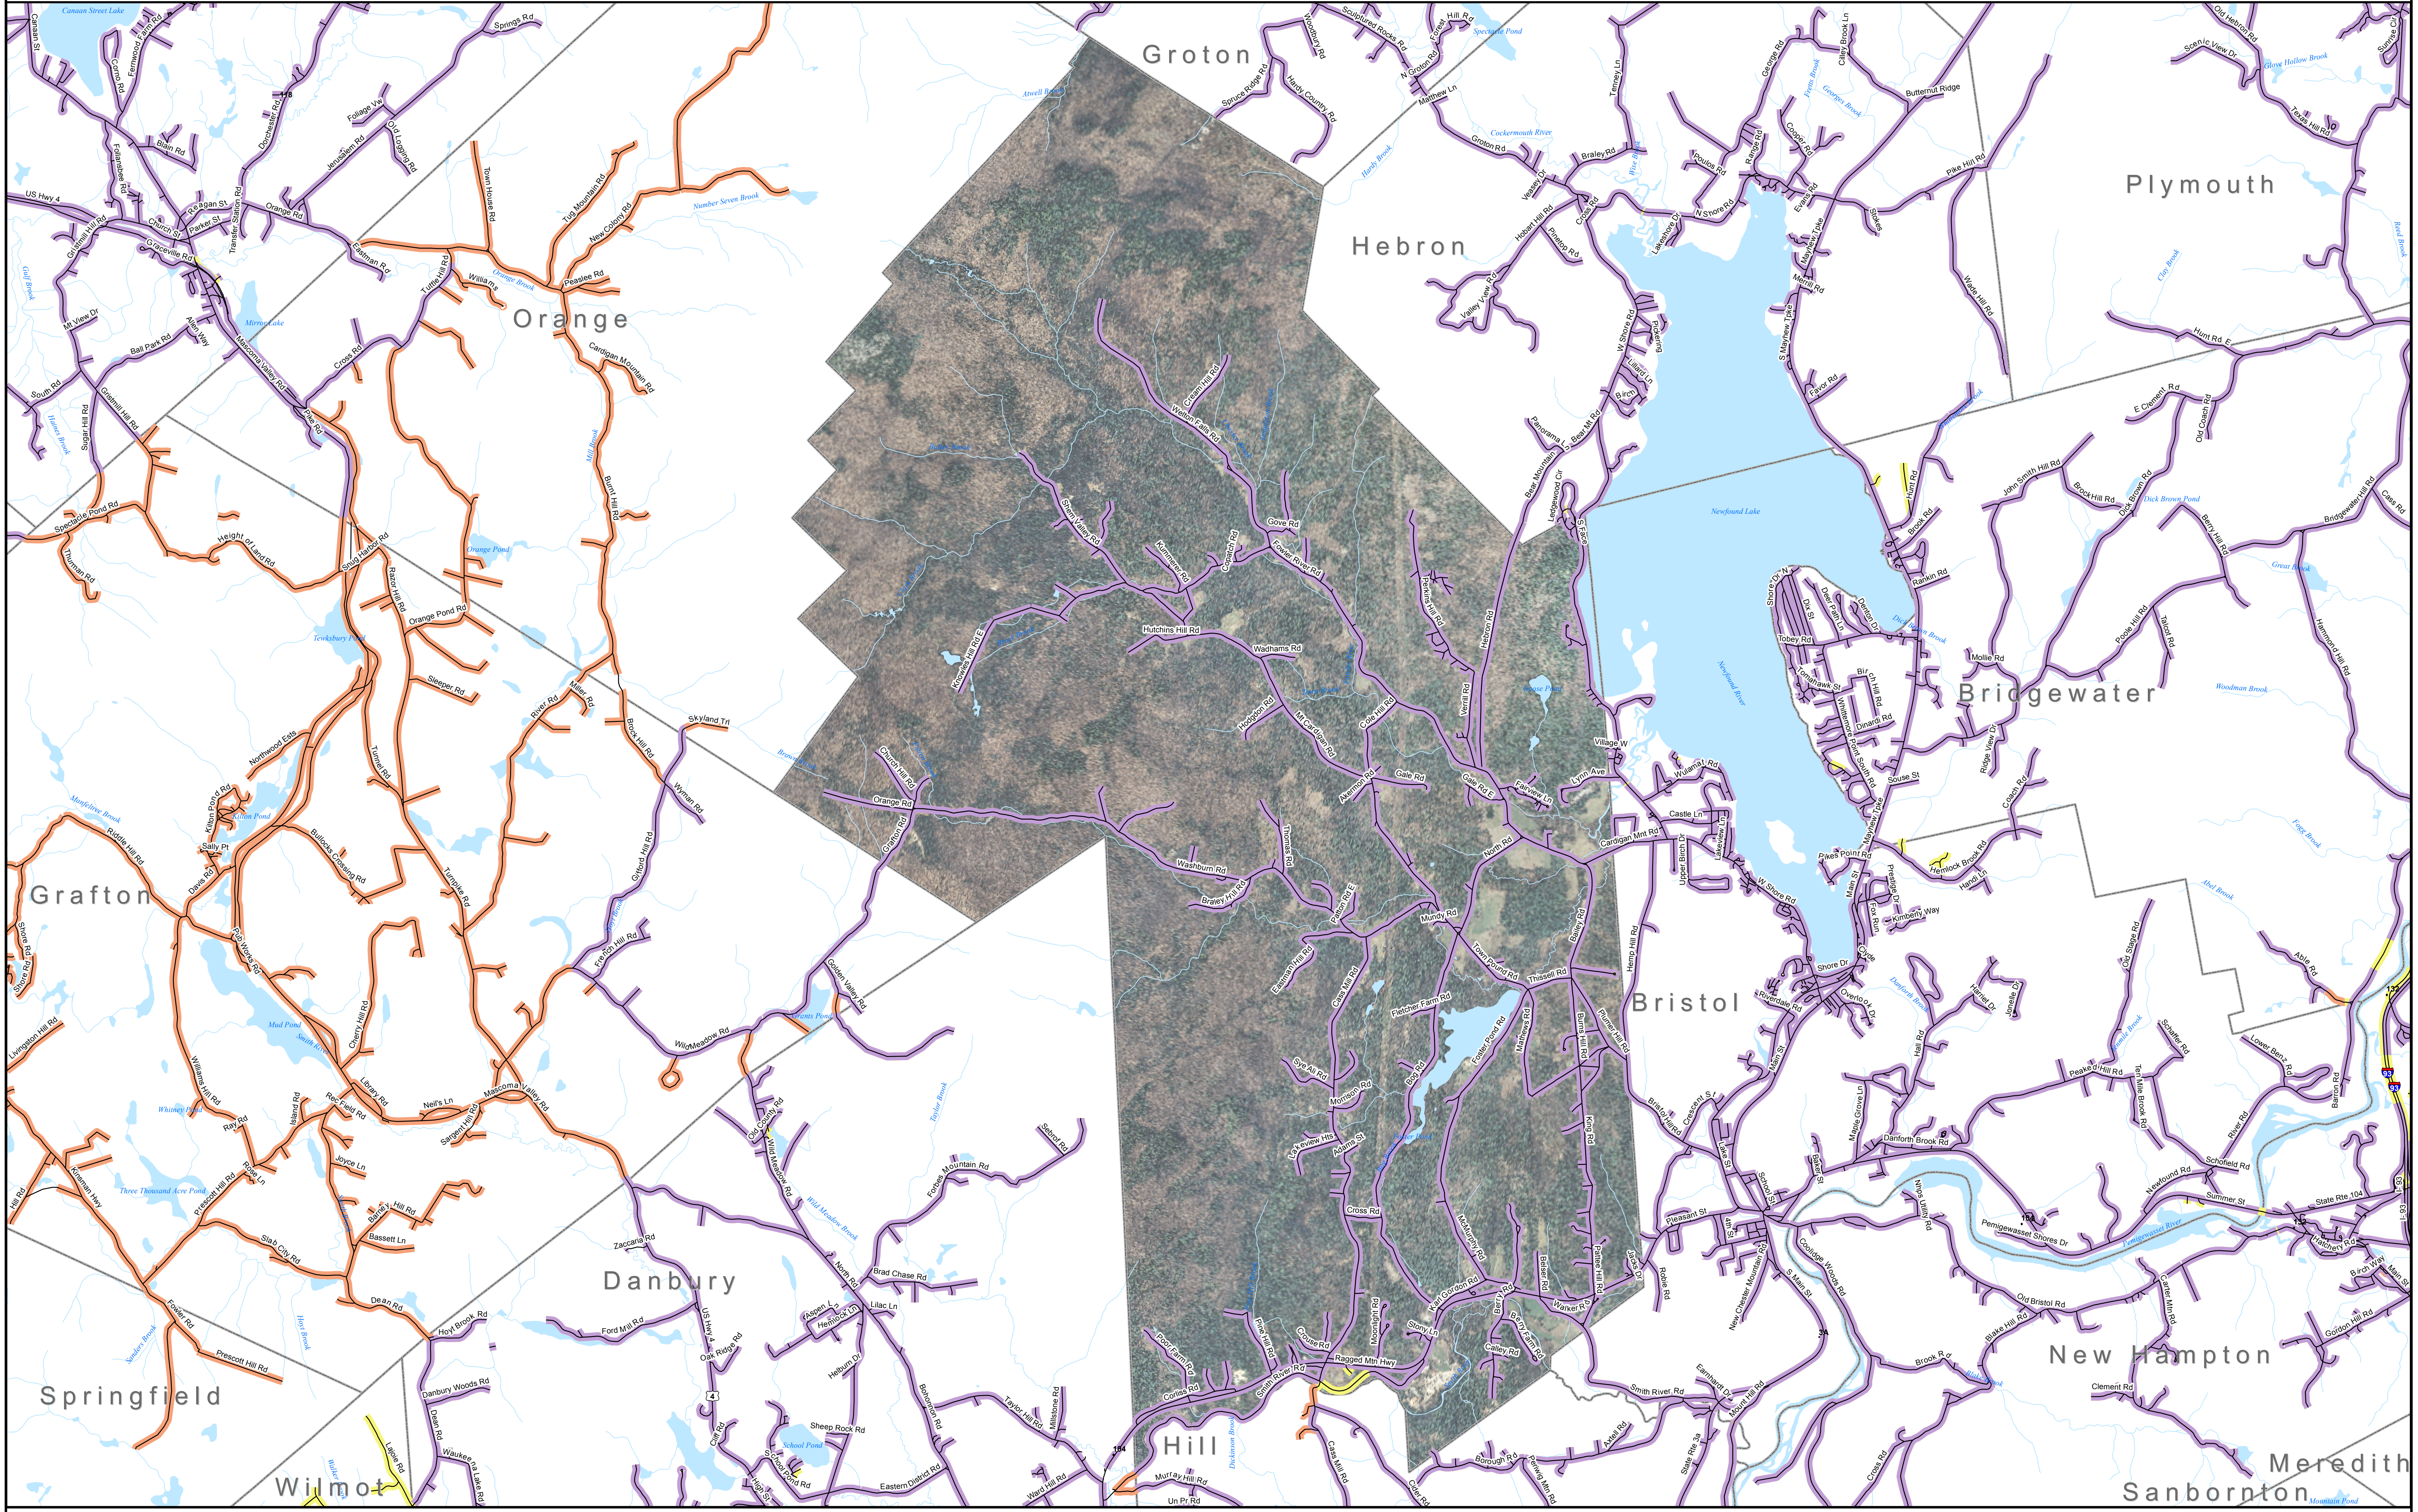

# DSL & Cable Broadband Service Availability Town of Alexandria

MAP REVIEW:		Name:	Email:
Title:	Phone:	Organization:	Date:
Number of changes:	Comments (please attach separate sheet if needed):		

**Map Key**

- Roads served by DSL and cable
- Roads served by cable only
- Roads served by DSL only

This map displays broadband access information submitted to the NH Broadband Mapping & Planning Program (NHBMPP) as of March 31, 2013. The map has been generated for the sole purpose of verifying locations of DSL and cable broadband services in each town in New Hampshire.

**Provider Name**

- FairPoint Communications, Inc.
- G4 Communications
- Comcast
- TIME WARNER CABLE
- MetroCast

**Technology**

- DSL
- DSL
- Cable
- Cable
- Cable