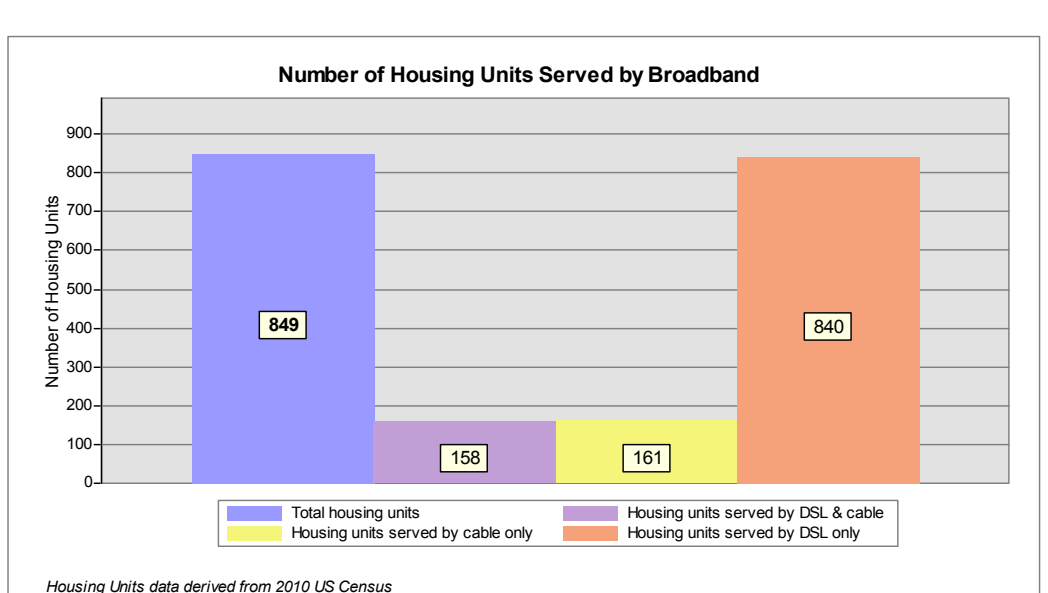

Broadband is defined as access that is at least **768 kbps downstream** and **200 kbps upstream**.

For more information on this project, please visit the NHBMP web site at: iwantbroadbandnh.org

Provider Name	Technology
Comcast	Cable
FairPoint Communications, Inc.	DSL
Granite State Telephone	DSL
TDS TELECOM	DSL