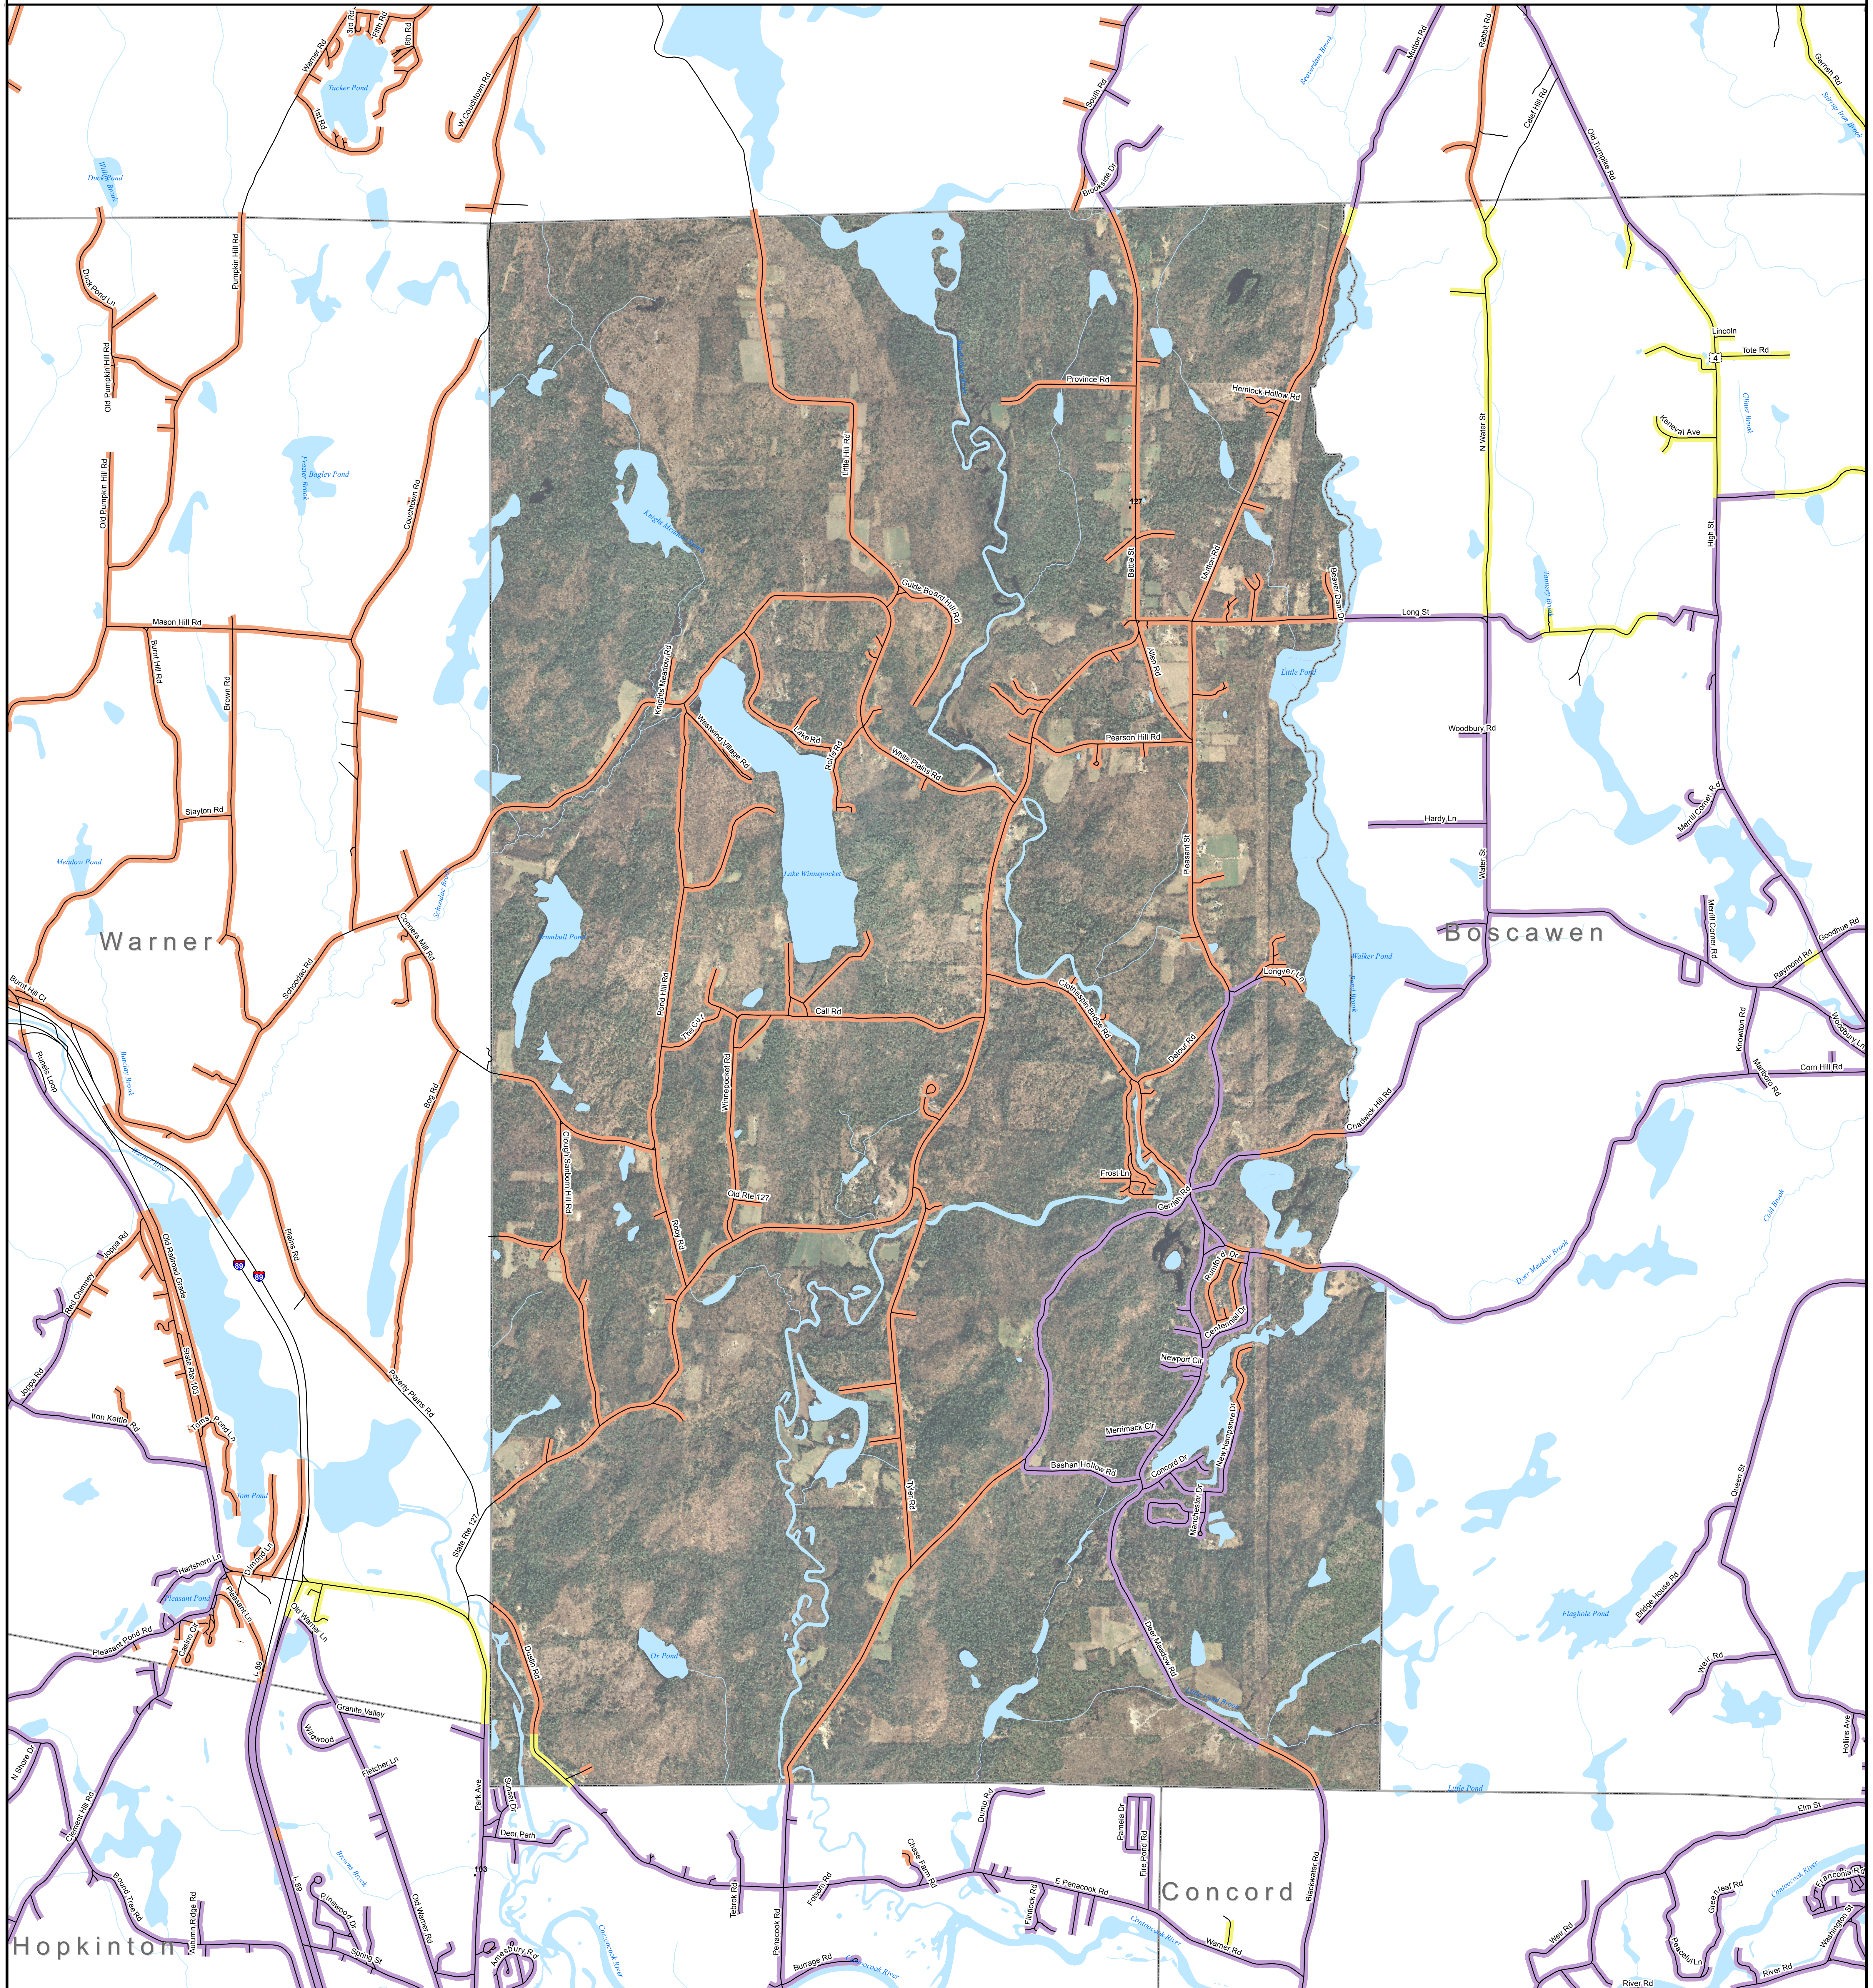

DSL & Cable Broadband Service Availability Town of Webster

MAP REVIEW:

Name:		Email:	
Title:		Phone:	
Organization:		Date:	
Number of changes:			
Comments (please attach separate sheet if needed):			

Map Key

- Roads served by DSL and cable
- Roads served by cable only
- Roads served by DSL only

This map displays broadband access information submitted to the NH Broadband Mapping & Planning Program (NHBMP) as of March 31, 2013. The map has been generated for the sole purpose of verifying locations of DSL and cable broadband services in each town in New Hampshire.

Scale: 0 0.1250.25 0.5 0.75 1 Miles

North Arrow

Locus Map

NH GRANIT www.granit.unh.edu

UNIVERSITY of NEW HAMPSHIRE www.unh.edu