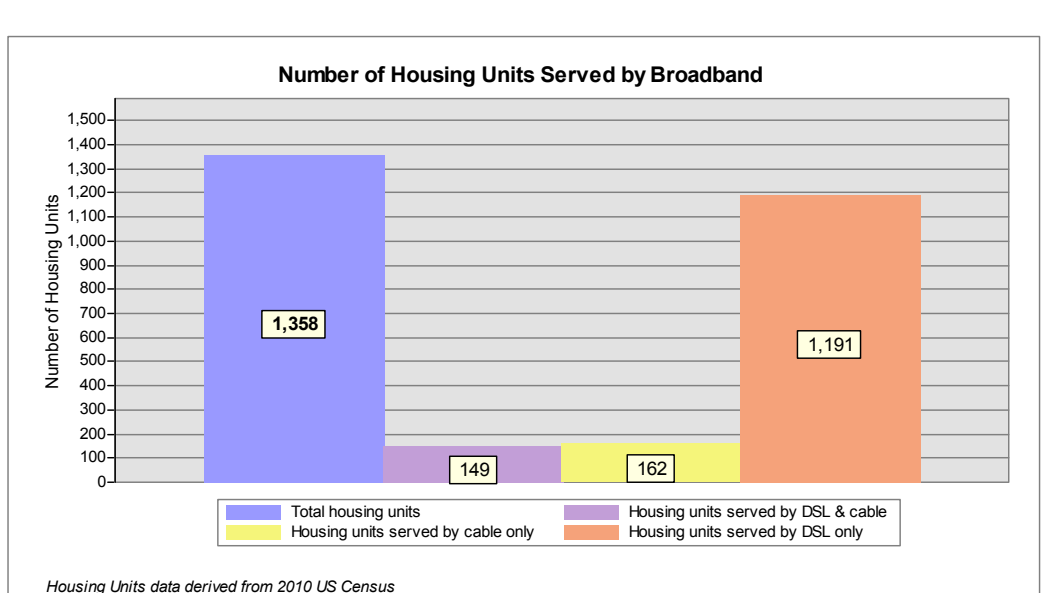

Broadband is defined as access that is at least **768 kbps downstream** and **200 kbps upstream**.
For more information on this project, please visit the NHBMP web site at: iwantbroadbandnh.org

Provider Name	Technology
Comcast	Cable
Granite State Telephone	DSL
TDS TELECOM	DSL