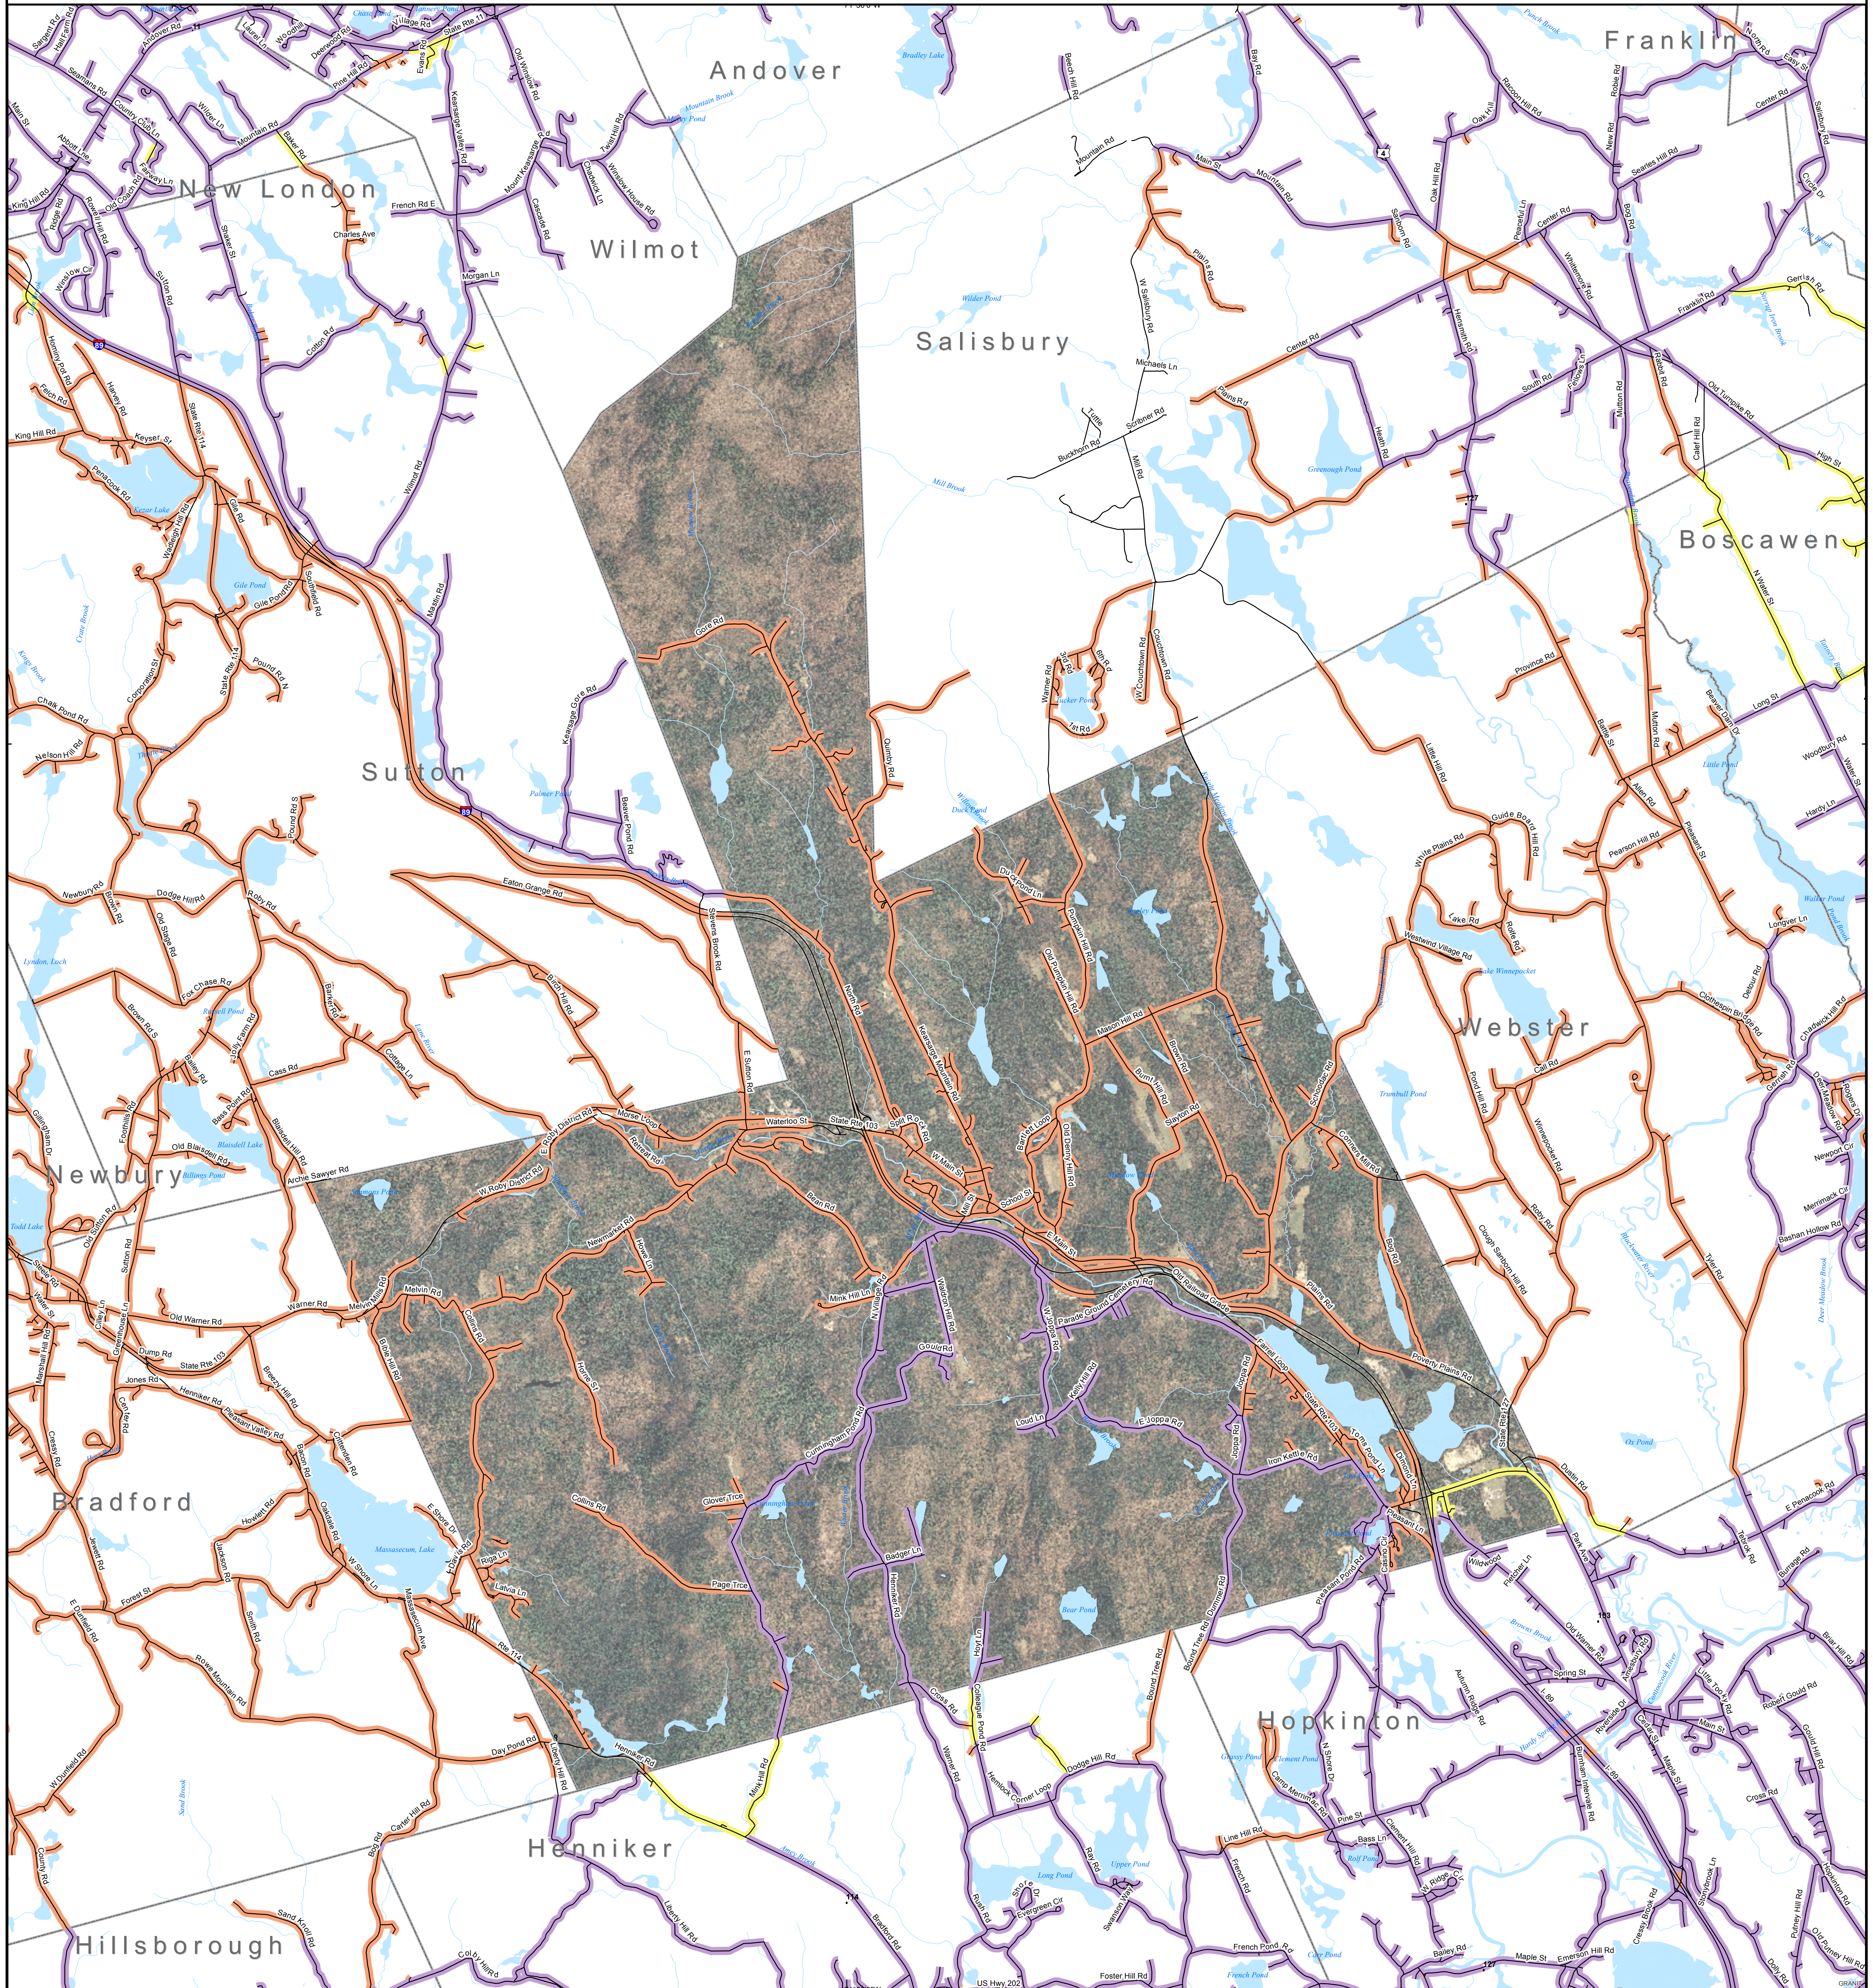

DSL & Cable Broadband Service Availability Town of Warner

MAP REVIEW:

Name:		Email:	
Title:		Phone:	
Organization:		Date:	
Number of changes:			
Comments (please attach separate sheet if needed):			

Map Key

- Roads served by DSL and cable
- Roads served by cable only
- Roads served by DSL only

This map displays broadband access information submitted to the NH Broadband Mapping & Planning Program (NHBMP) as of March 31, 2013. The map has been generated for the sole purpose of verifying locations of DSL and cable broadband services in each town in New Hampshire.

US Hwy 202

Locus Map

Scale: 0 0.225045 0.9 1.35 1.8 Miles

www.granit.unh.edu

UNIVERSITY of NEW HAMPSHIRE
www.unh.edu