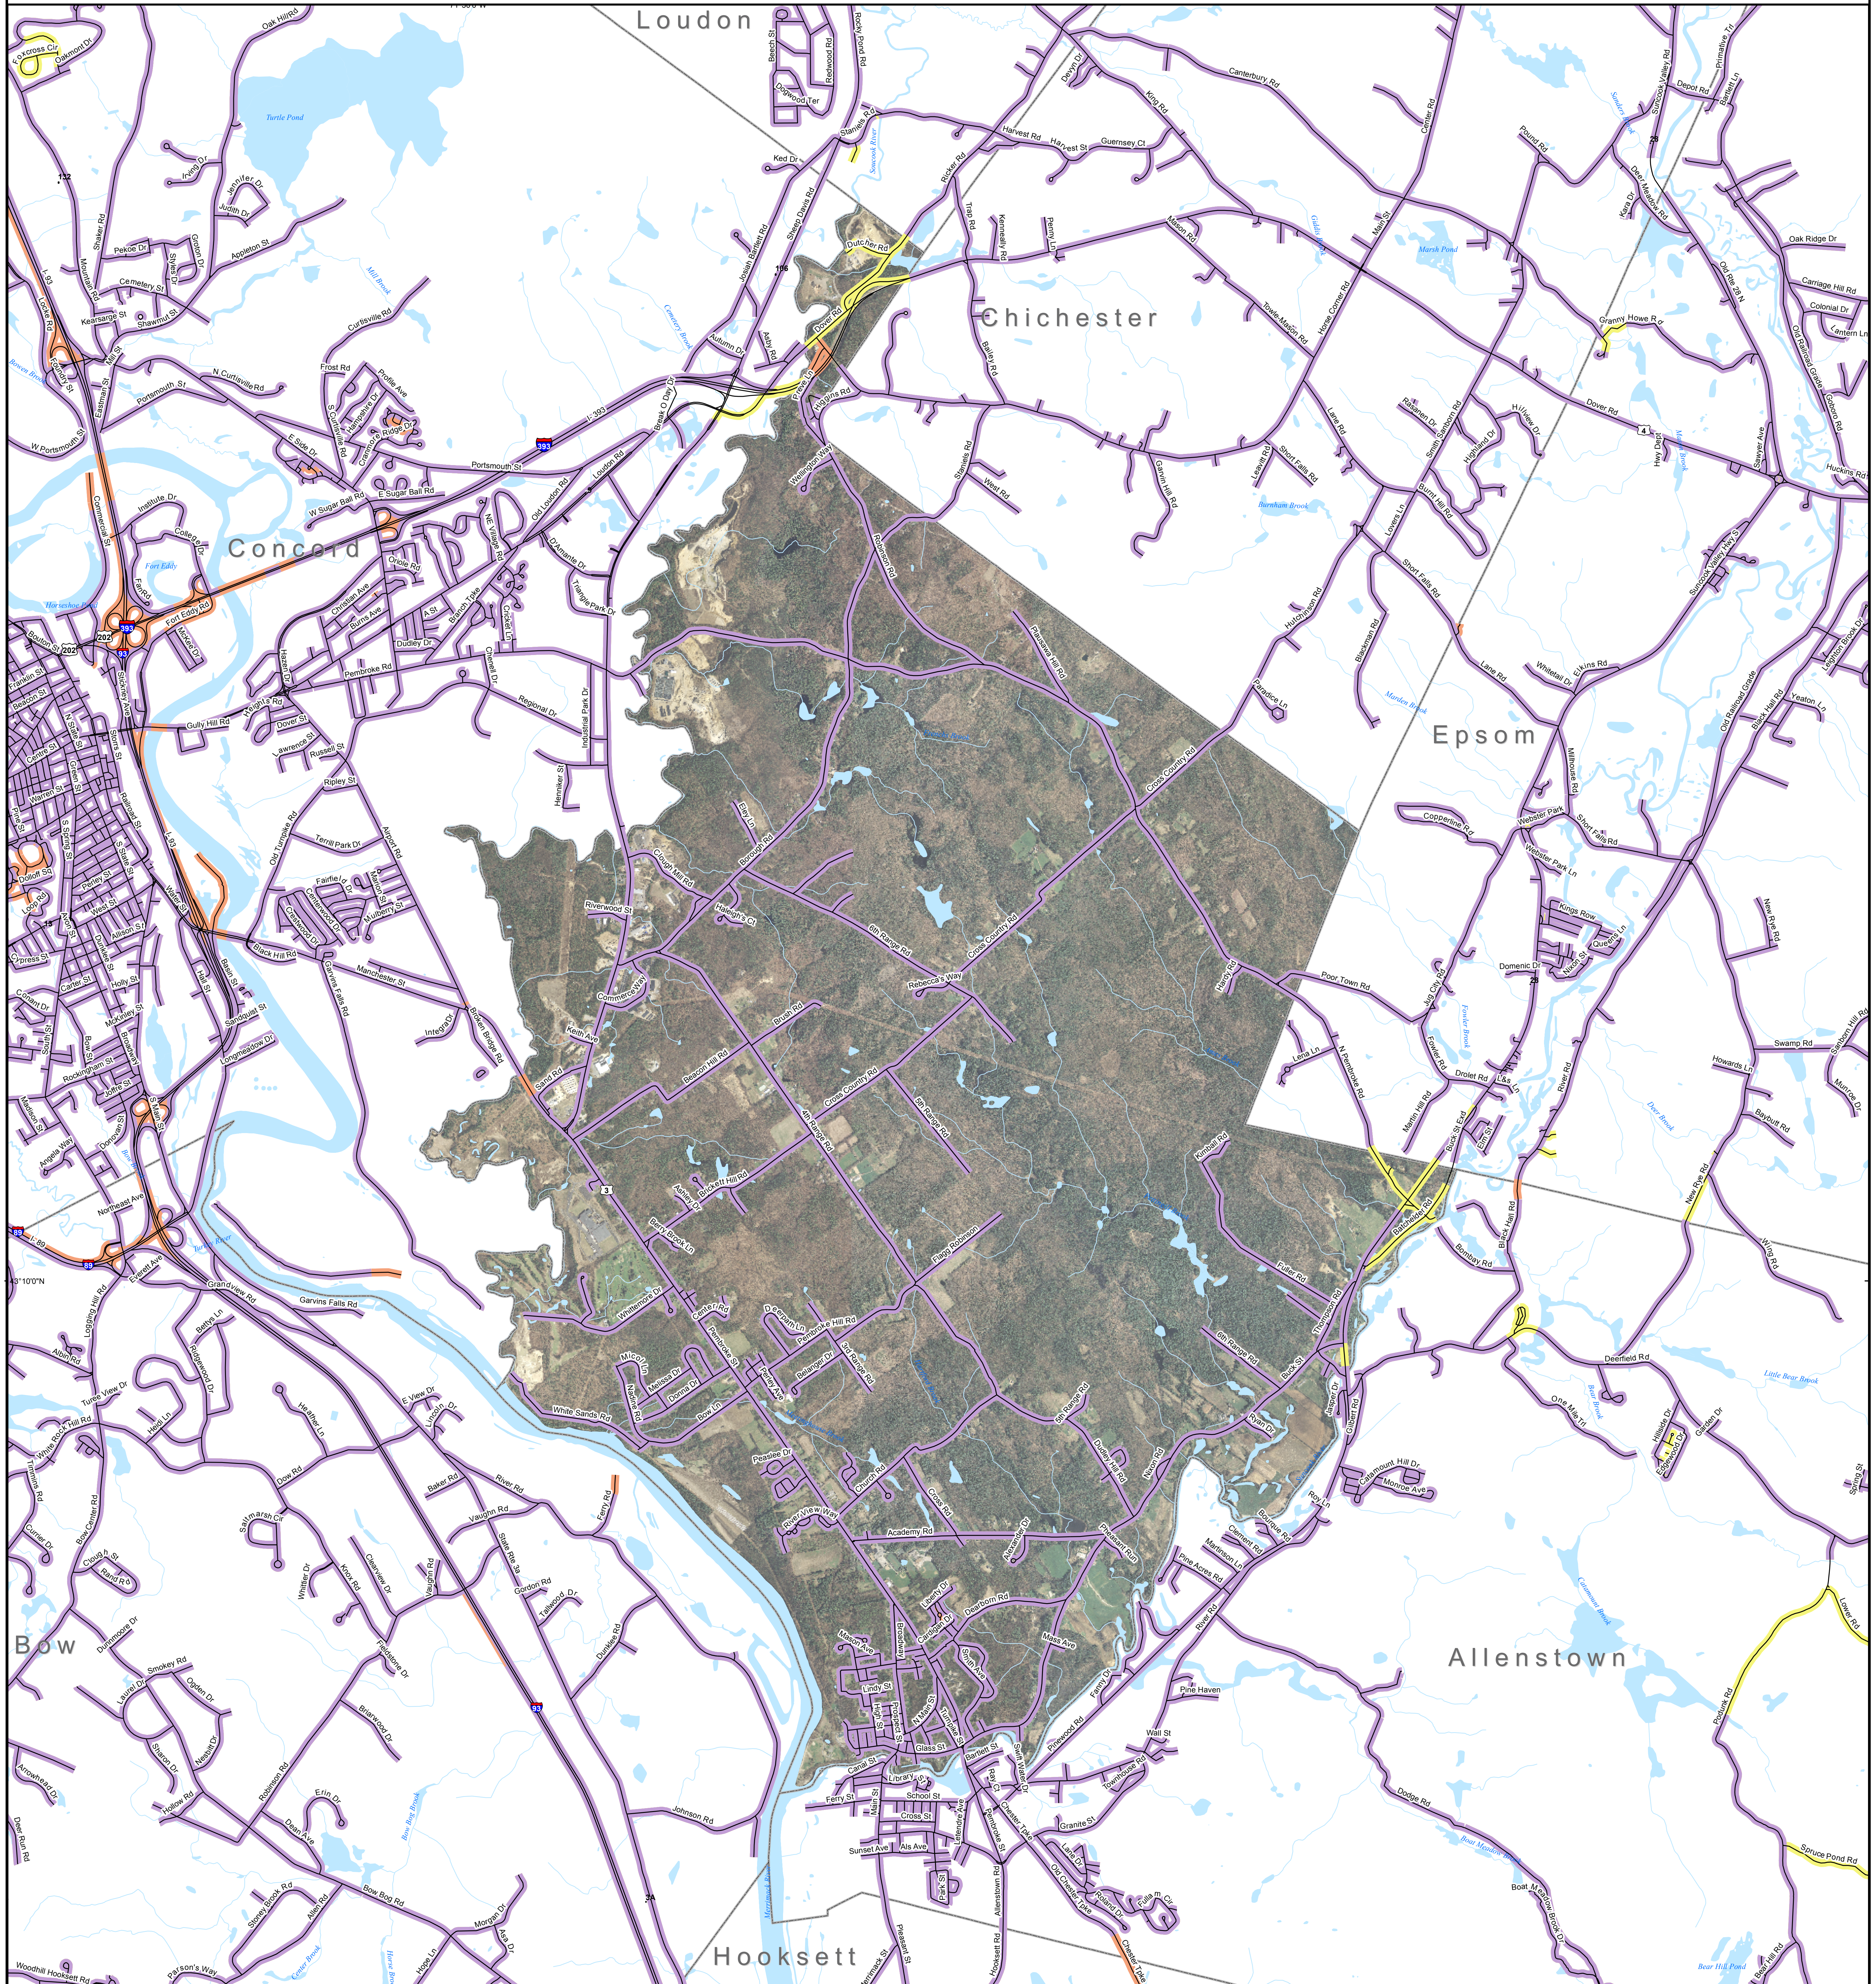

DSL & Cable Broadband Service Availability Town of Pembroke

MAP REVIEW:

Name:		Email:	
Title:		Phone:	
Organization:		Date:	
Number of changes:			
Comments (please attach separate sheet if needed):			

Map Key

- Roads served by DSL and cable
- Roads served by cable only
- Roads served by DSL only

This map displays broadband access information submitted to the NH Broadband Mapping & Planning Program (NHBMP) as of March 31, 2013. The map has been generated for the sole purpose of verifying locations of DSL and cable broadband services in each town in New Hampshire.