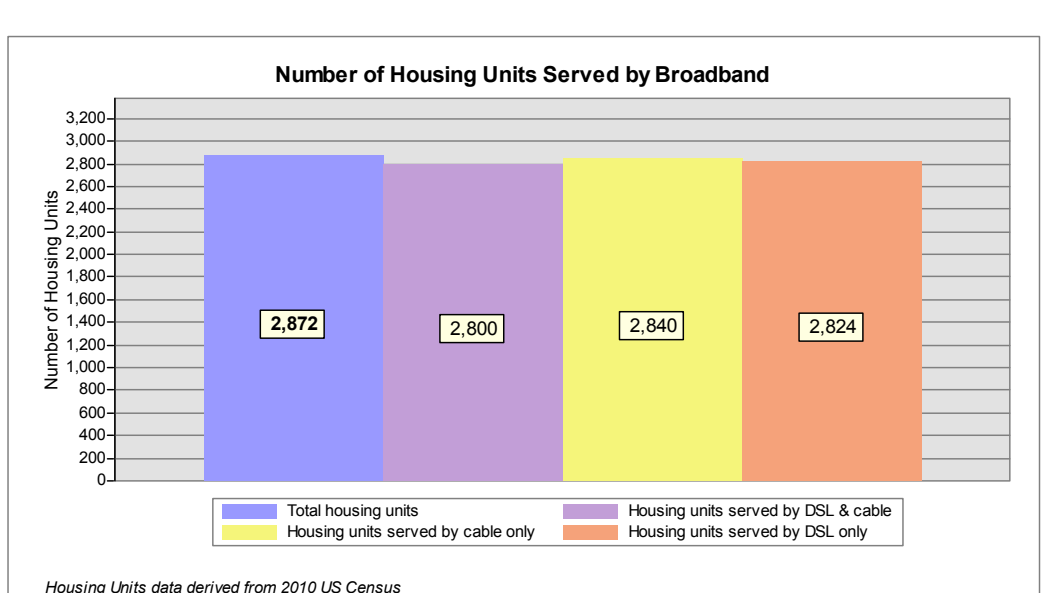

Broadband is defined as access that is at least **768 kbps downstream** and **200 kbps upstream**.
 For more information on this project, please visit the NHBMP web site at: iwantbroadbandnh.org

- Provider Name**
- Comcast
 - Durbarton Telephone Company, Inc.
 - FairPoint Communications, Inc.
 - G4 Communications
 - MegaPath Corporation
 - MetroCast
 - OTT Communications
 - TDS TELECOM