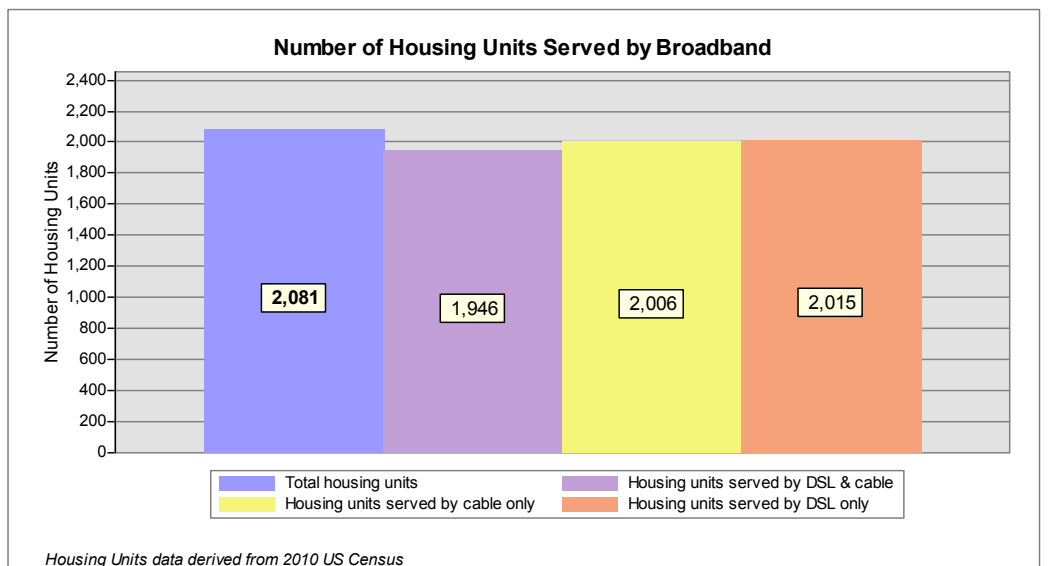

Provider Name	Technology
Comcast	Cable
FairPoint Communications, Inc.	DSL
G4 Communications	DSL
OTT Communications	DSL
TDS TELECOM	DSL

Scale: 0 0.1750.35 0.7 1.05 1.4 Miles

NH GRANIT www.granit.unh.edu

UNIVERSITY of NEW HAMPSHIRE www.unh.edu

Locus Map