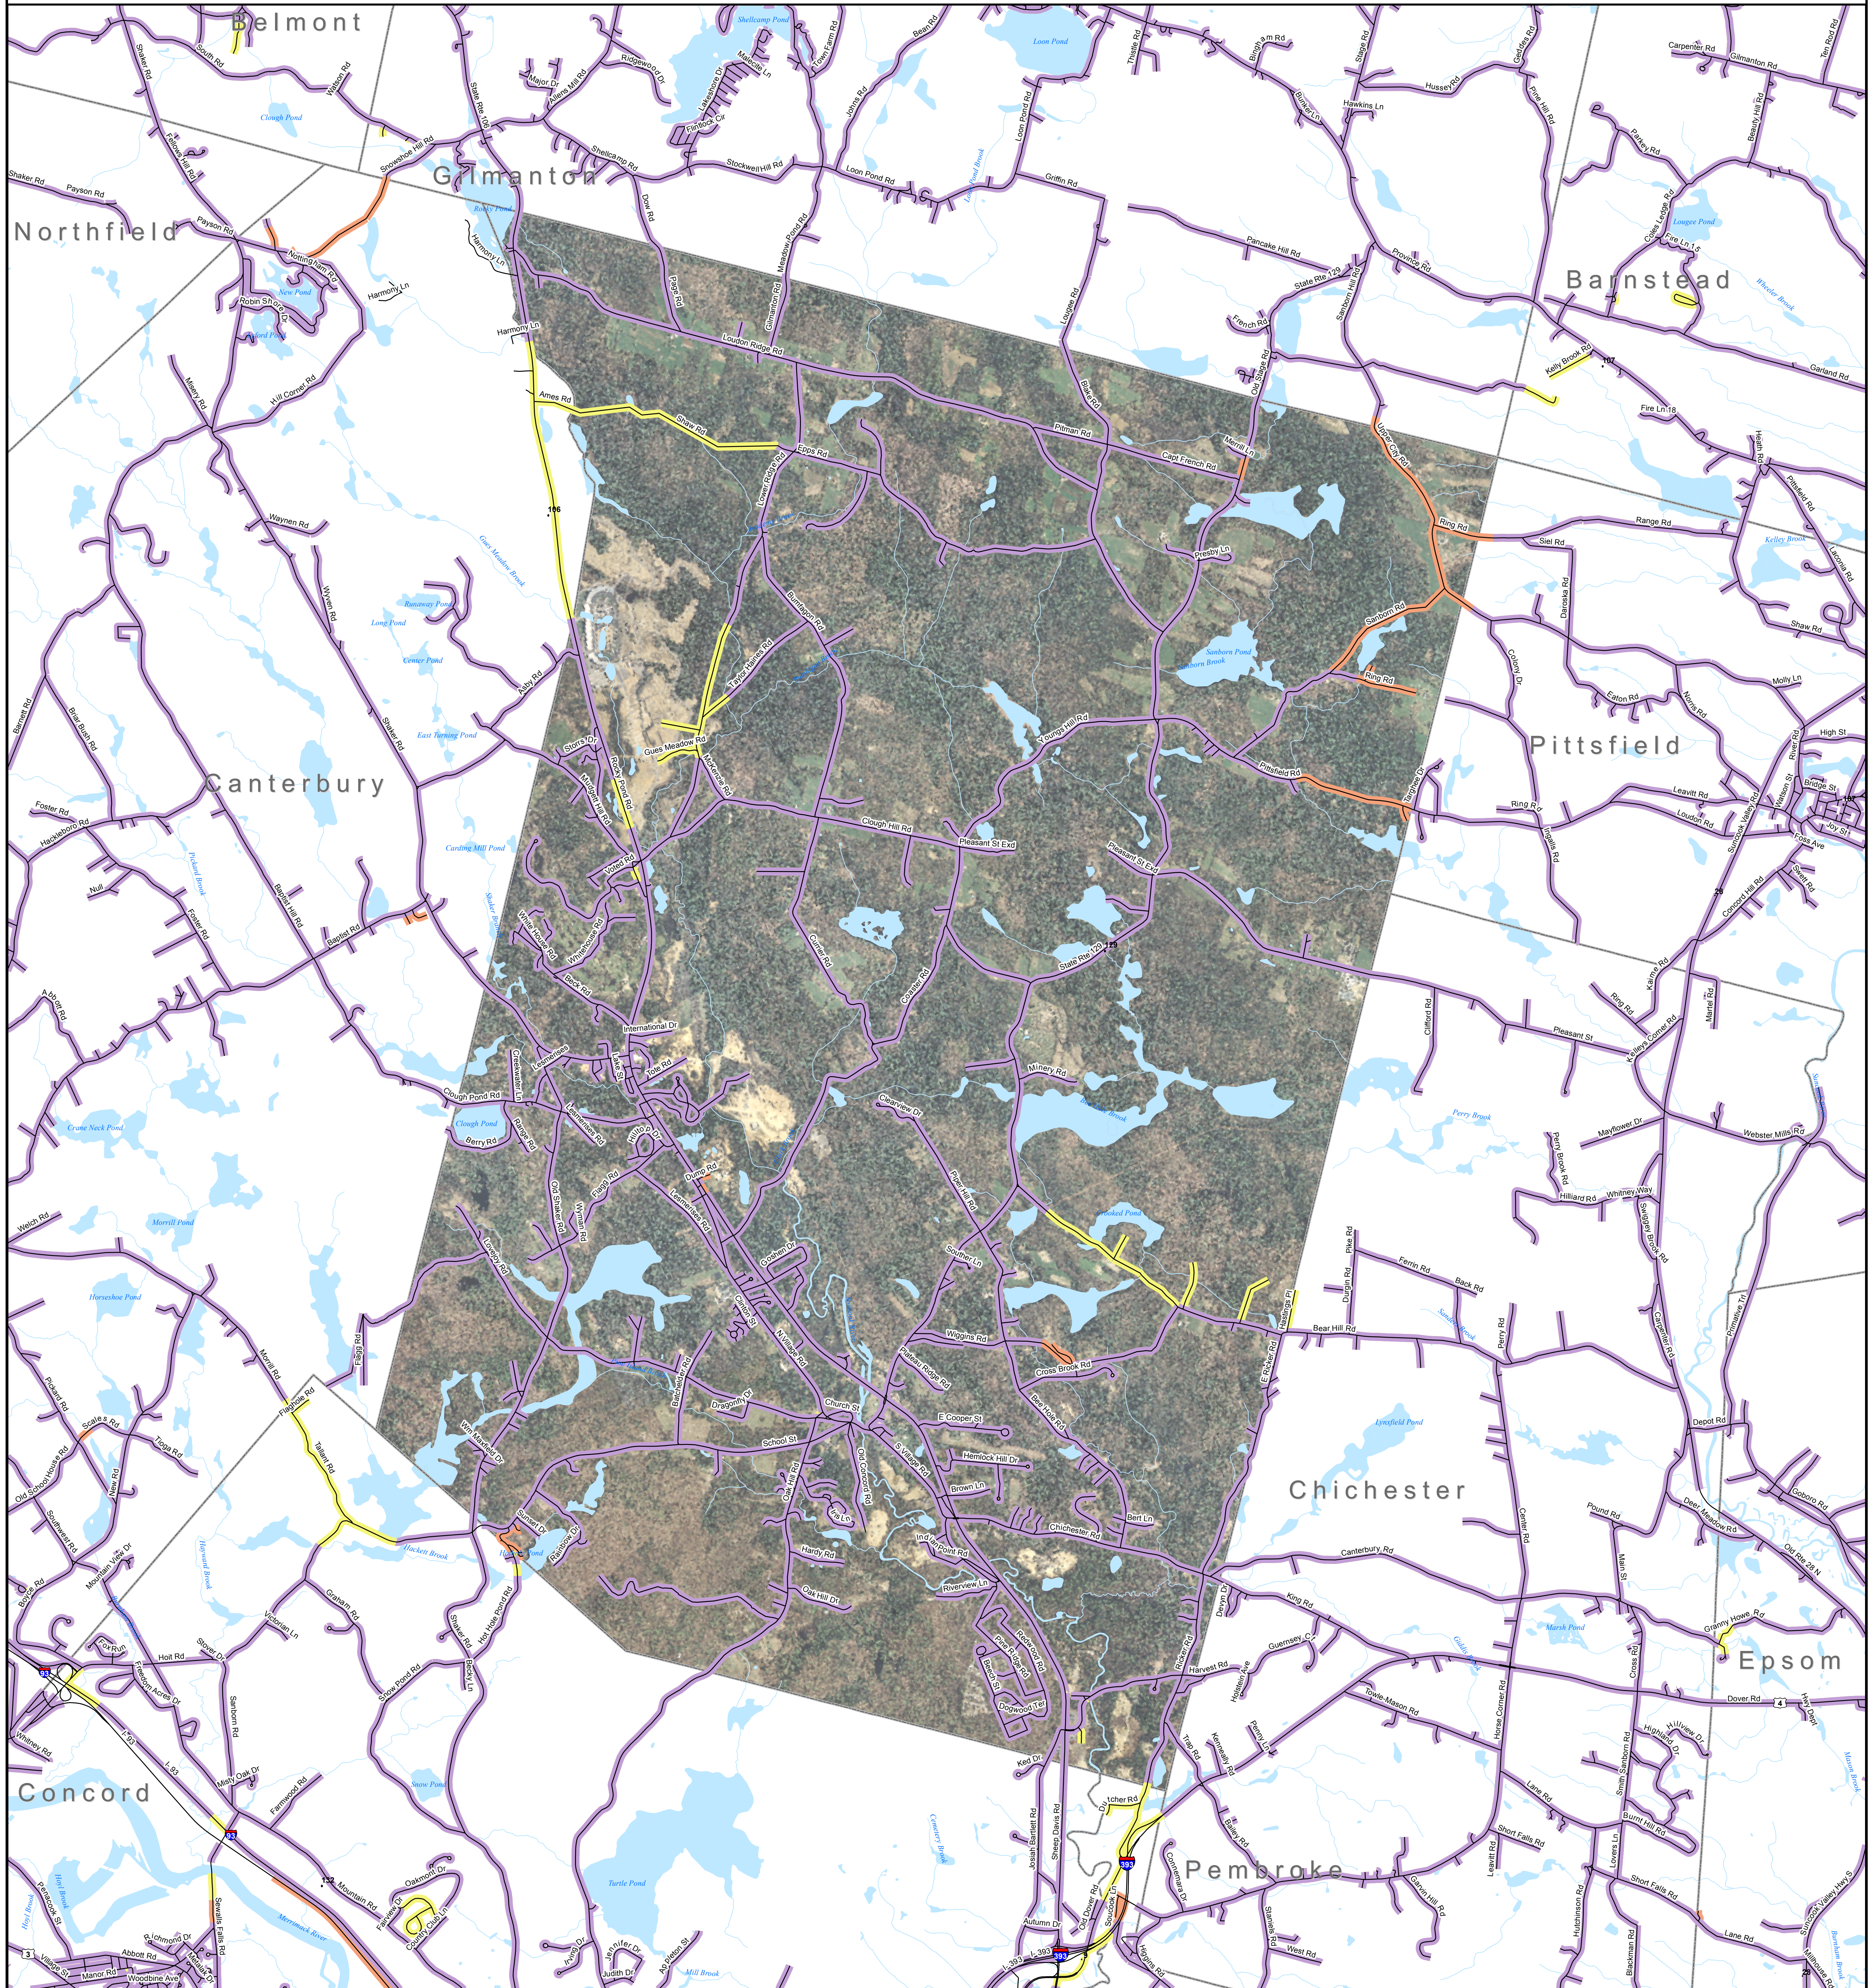

DSL & Cable Broadband Service Availability Town of Loudon

MAP REVIEW:

Name:		Email:	
Title:		Phone:	
Organization:		Date:	
Number of changes:			
Comments (please attach separate sheet if needed):			

Map Key

- Roads served by DSL and cable
- Roads served by cable only
- Roads served by DSL only

This map displays broadband access information submitted to the NH Broadband Mapping & Planning Program (NHBMP) as of March 31, 2013. The map has been generated for the sole purpose of verifying locations of DSL and cable broadband services in each town in New Hampshire.

Scale: 0 0.1750.35 0.7 1.05 1.4 Miles

NH GRANIT www.granit.unh.edu

UNIVERSITY of NEW HAMPSHIRE www.unh.edu

Locus Map