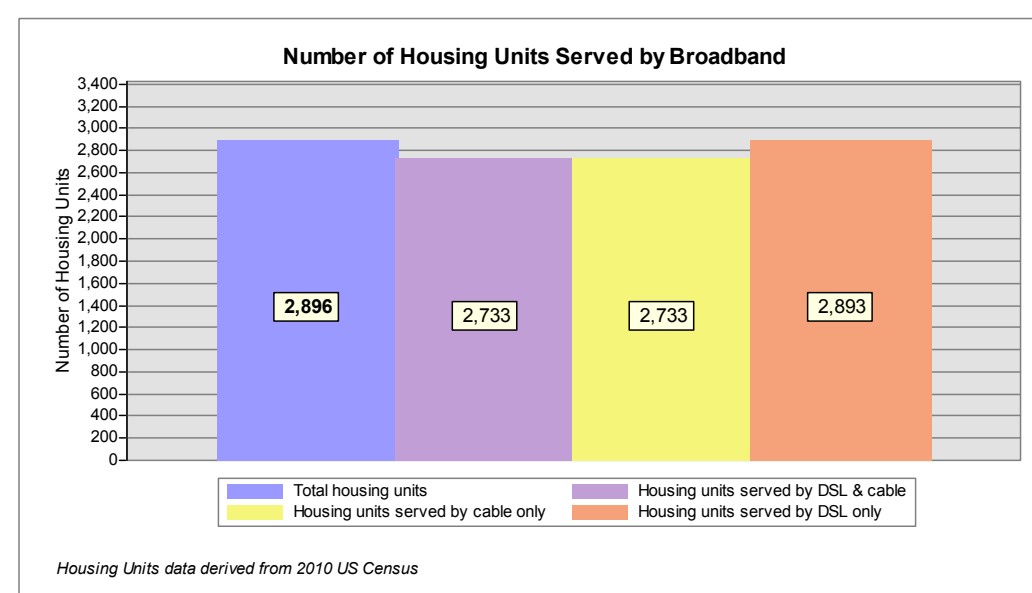

Broadband is defined as access that is at least **768 kbps downstream** and **200 kbps upstream**.
 For more information on this project, please visit the NHBMP web site at: www.broadbandnh.org

Provider Name	Technology
Comcast	Cable
Granite State Telephone	DSL
TDS TELECOM	DSL