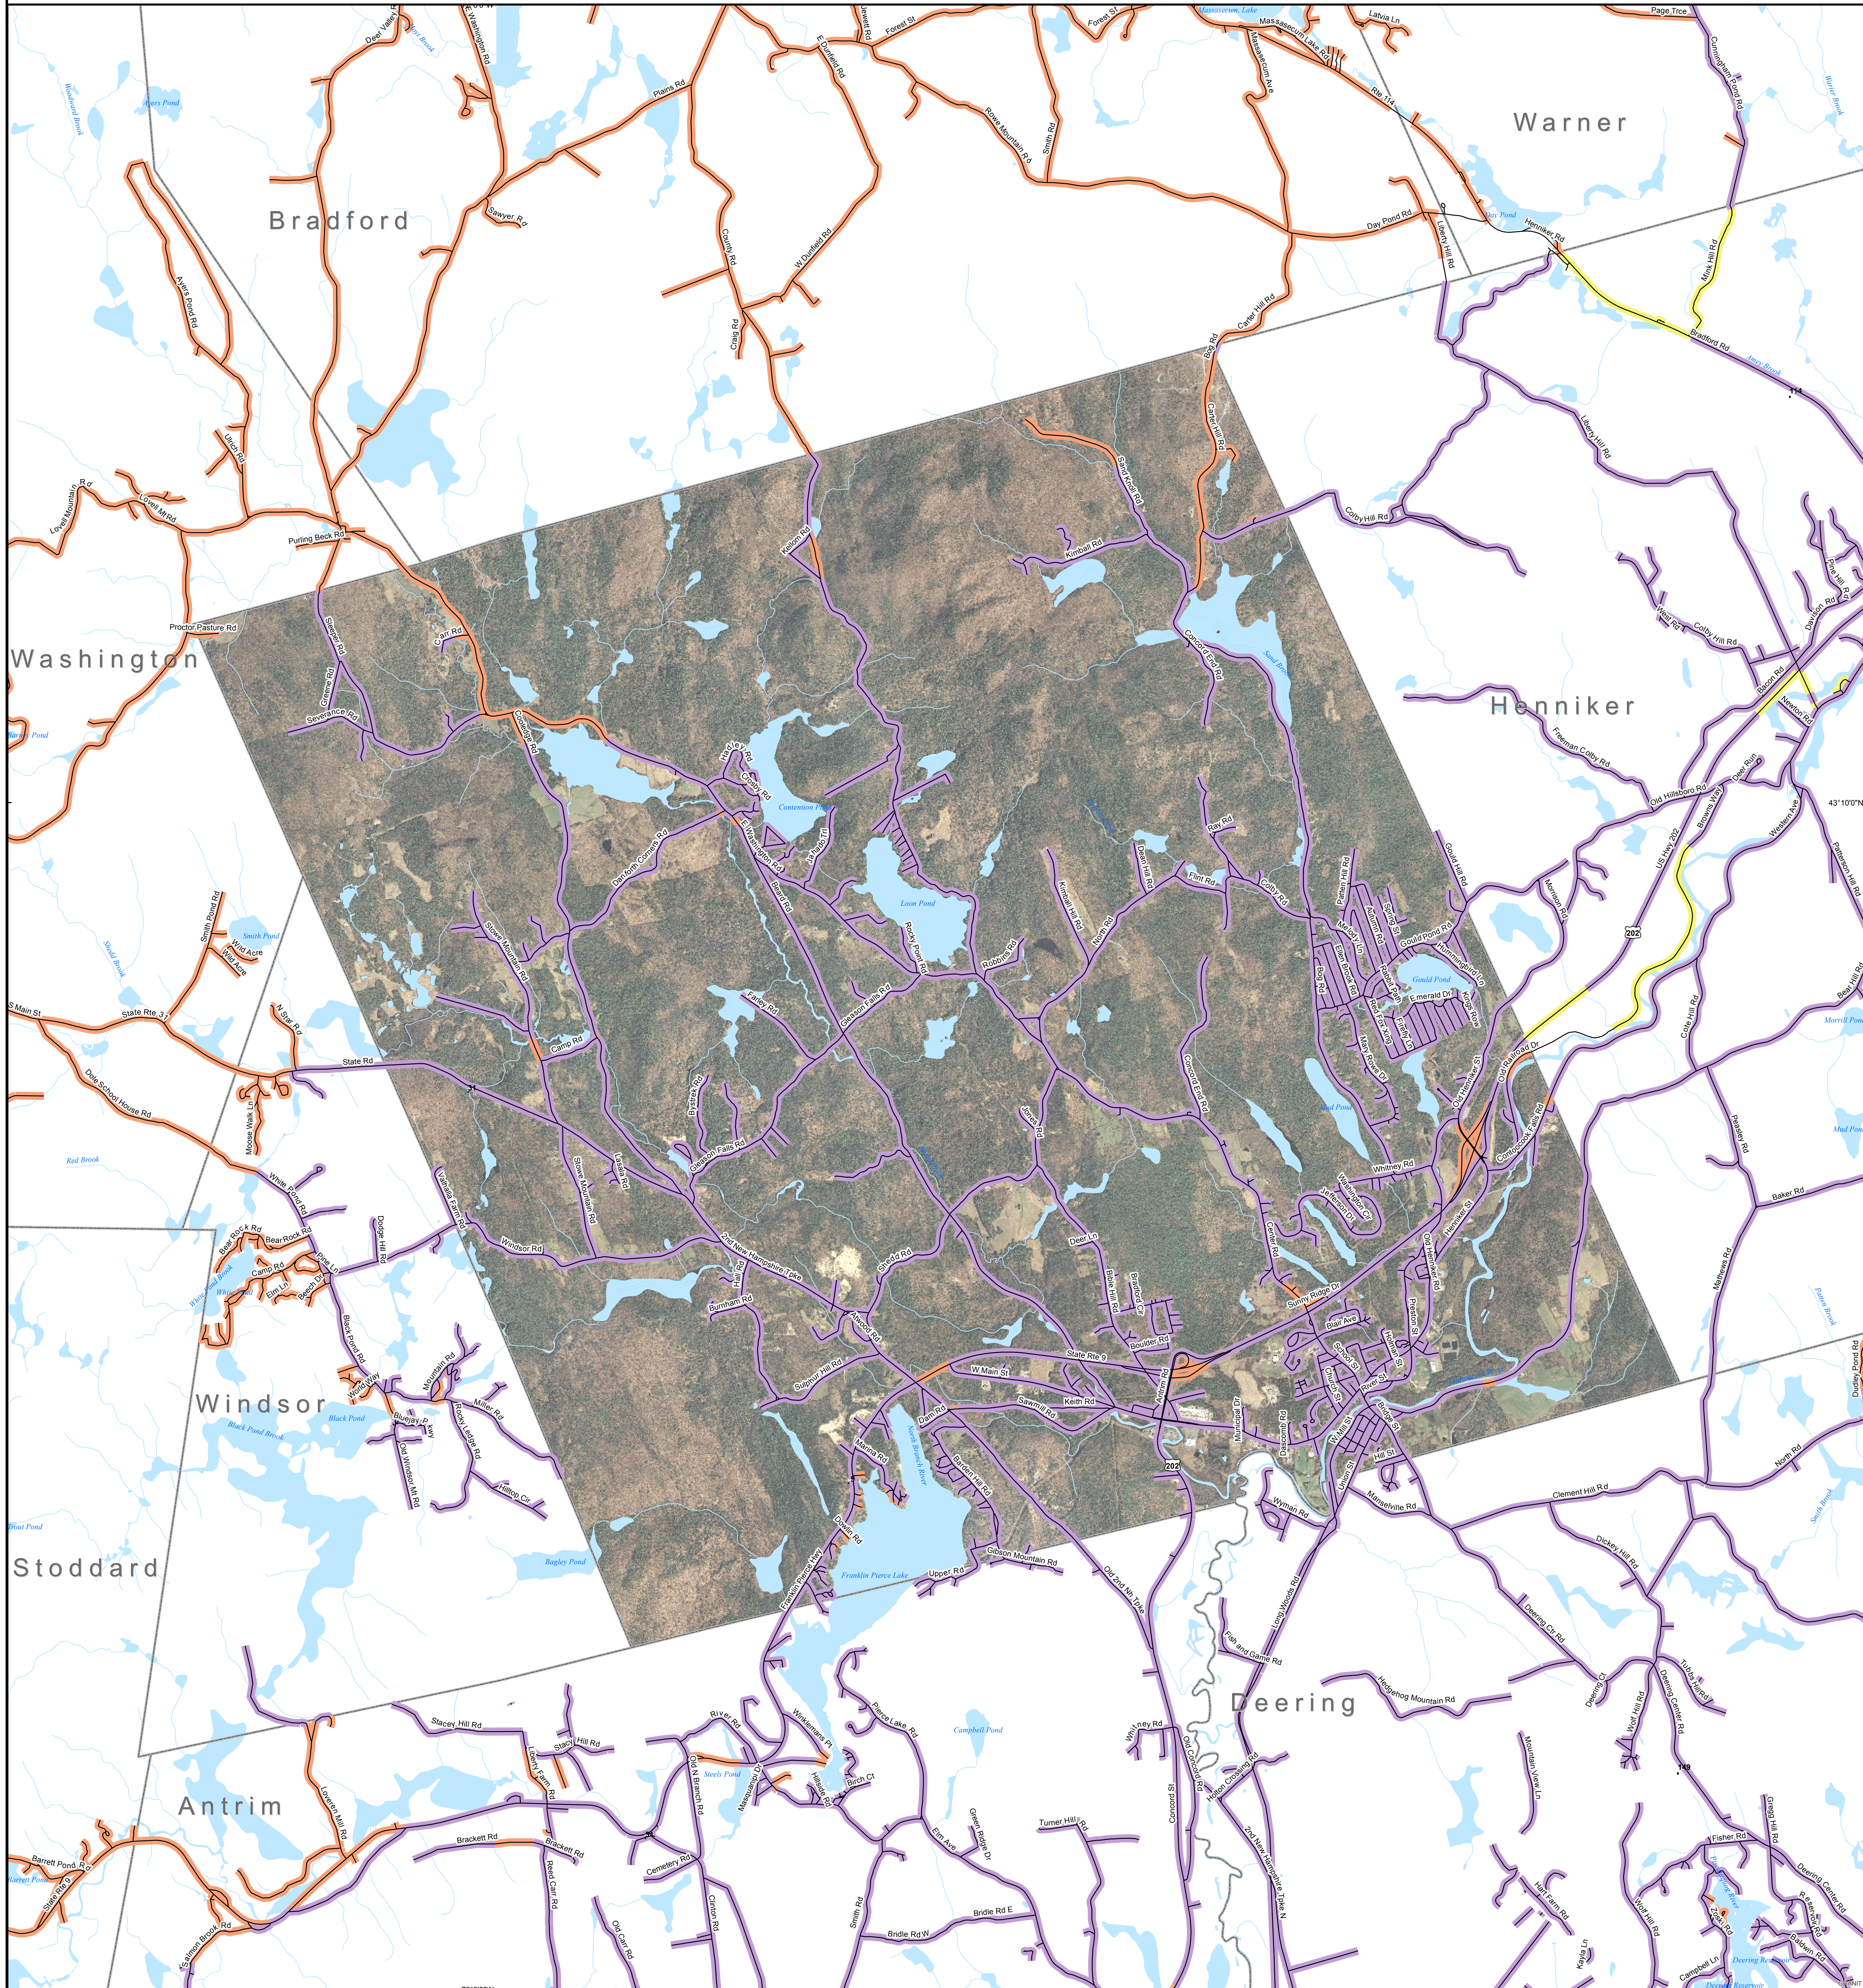

DSL & Cable Broadband Service Availability Town of Hillsborough

MAP REVIEW:

Name:	Phone:
Title:	Date:
Organization:	
Number of changes:	
Comments (please attach separate sheet if needed):	

- Map Key**
- Roads served by DSL and cable
 - Roads served by cable only
 - Roads served by DSL only

This map displays broadband access information submitted to the NH Broadband Mapping & Planning Program (NHBMP) as of March 31, 2013. The map has been generated for the sole purpose of verifying locations of DSL and cable broadband services in each town in New Hampshire.