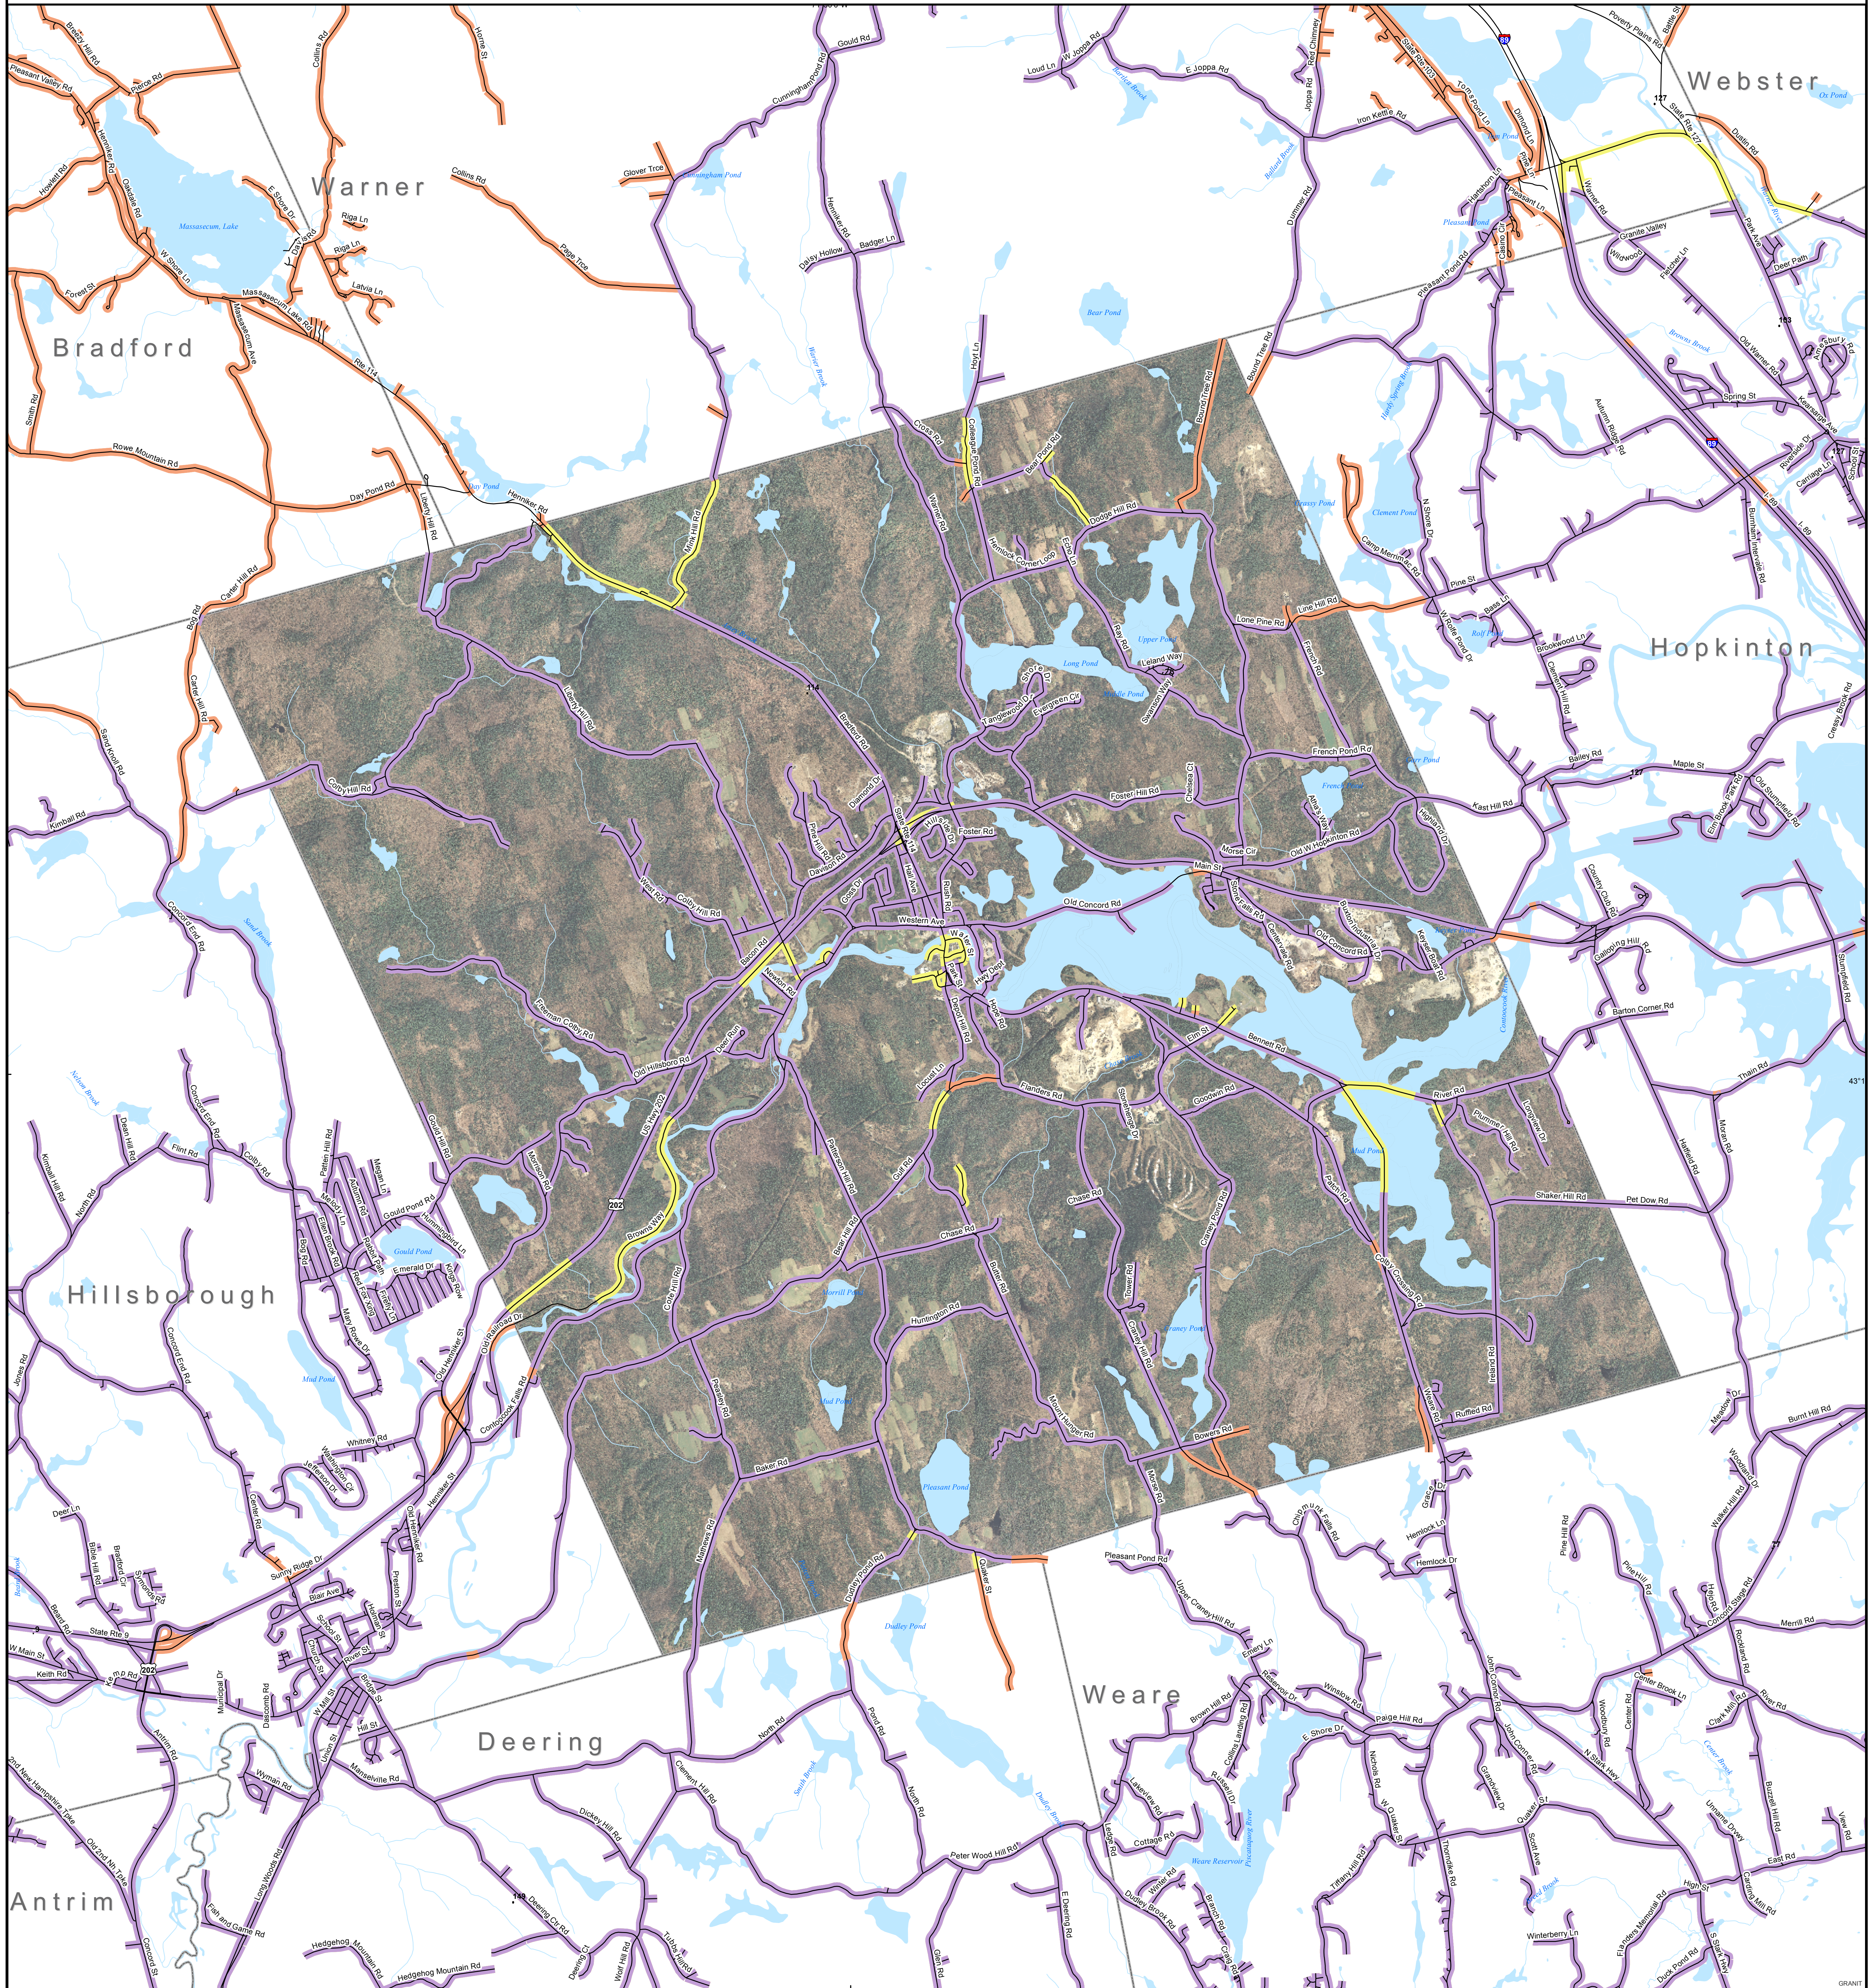

DSL & Cable Broadband Service Availability Town of Henniker

MAP REVIEW:

Name:		Email:	
Title:		Phone:	
Organization:		Date:	
Number of changes:			
Comments (please attach separate sheet if needed):			

Map Key

- Roads served by DSL and cable
- Roads served by cable only
- Roads served by DSL only

This map displays broadband access information submitted to the NH Broadband Mapping & Planning Program (NHBMPP) as of March 31, 2013. The map has been generated for the sole purpose of verifying locations of DSL and cable broadband services in each town in New Hampshire.

Broadband is defined as access that is at least **768 kbps downstream** and **200 kbps upstream**.
For more information on this project, please visit the NHBMPP web site at: www.iwantbroadbandnh.org

Provider Name	Technology
Comcast	Cable
Granite State Telephone	DSL
TDS TELECOM	DSL

North arrow and scale bar (0 to 1.4 miles).

Locus Map

www.granit.unh.edu   UNIVERSITY of NEW HAMPSHIRE www.unh.edu