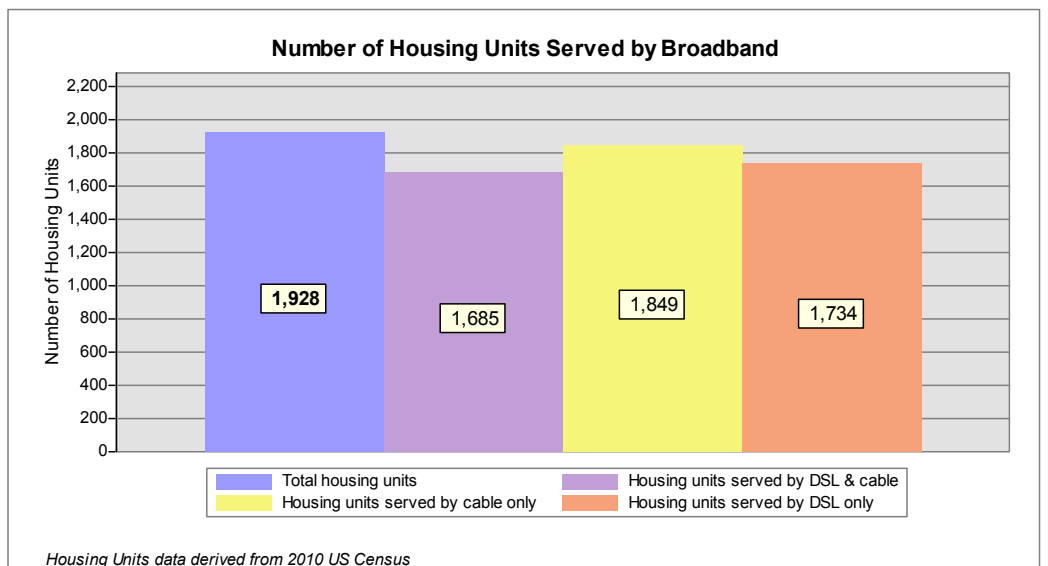

Broadband is defined as access that is at least **768 kbps downstream** and **200 kbps upstream**.
 For more information on this project, please visit the NHBMPP web site at: www.iwantbroadbandnh.org

Provider Name	Technology
Comcast	Cable
Granite State Telephone	DSL
TDS TELECOM	DSL