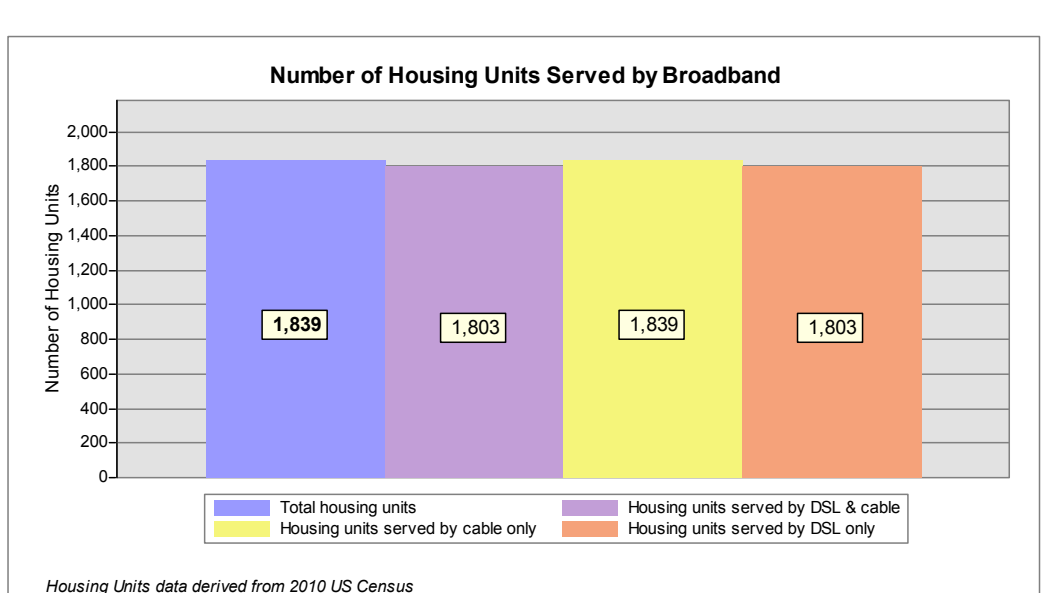

Broadband is defined as access that is at least **768 kbps downstream** and **200 kbps upstream**.

For more information on this project, please visit the NHBMP web site at: [iwantbroadbandnh.org](http://iwantbroadbandnh.org)