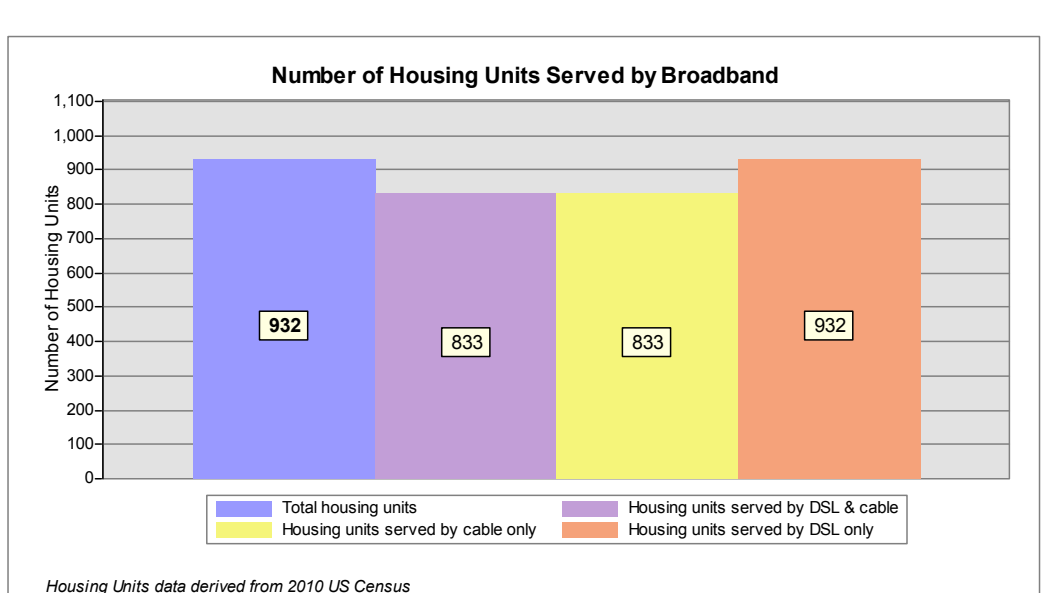

Provider Name	Technology
Comcast	Cable
FairPoint Communications, Inc.	DSL
Granite State Telephone	DSL
TDS TELECOM	DSL

North arrow and scale bar (0 to 0.8 miles).

Locus Map showing the location of Deering within New Hampshire.

Logos for NH GRANIT and UNIVERSITY of NEW HAMPSHIRE.