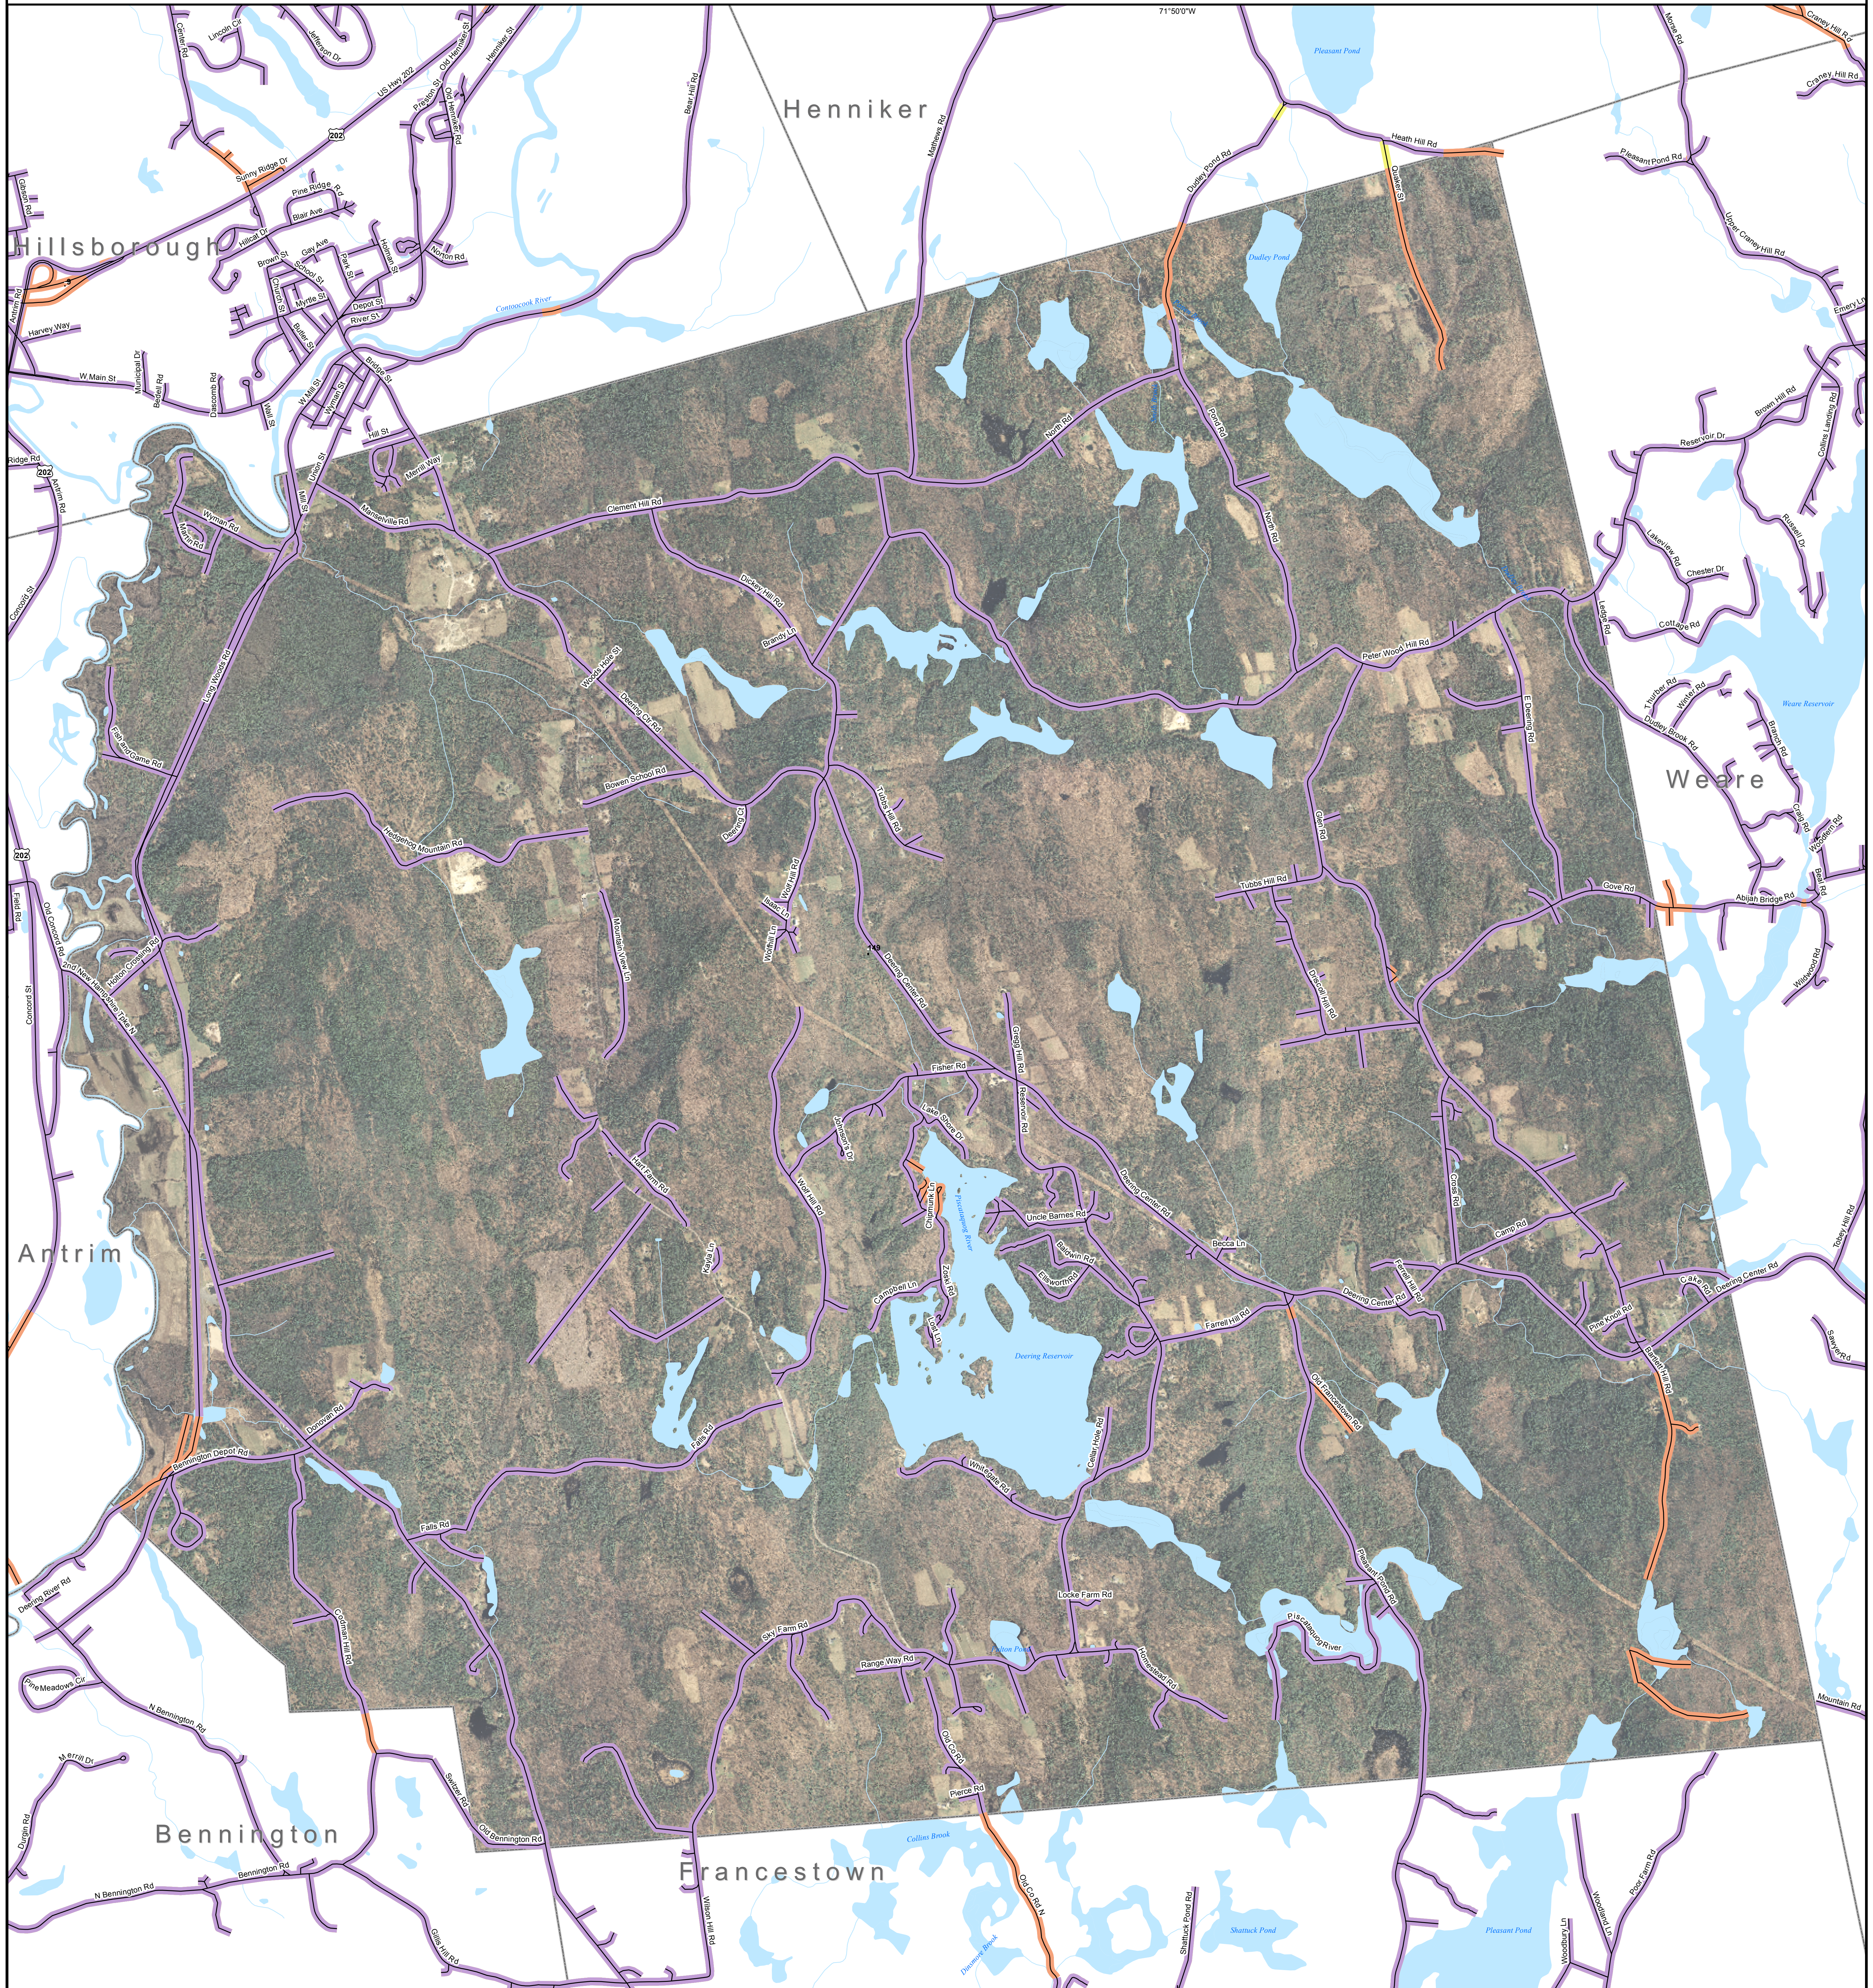

DSL & Cable Broadband Service Availability Town of Deering

MAP REVIEW:

Name:		Email:	
Title:		Phone:	
Organization:		Date:	
Number of changes:			
Comments (please attach separate sheet if needed):			

Map Key

- Roads served by DSL and cable
- Roads served by cable only
- Roads served by DSL only

This map displays broadband access information submitted to the NH Broadband Mapping & Planning Program (NHBMP) as of March 31, 2013. The map has been generated for the sole purpose of verifying locations of DSL and cable broadband services in each town in New Hampshire.

North arrow and scale bar (0 to 0.8 miles).

Locus Map showing the location of Deering within New Hampshire.

Logos for NH GRANIT and UNIVERSITY of NEW HAMPSHIRE.