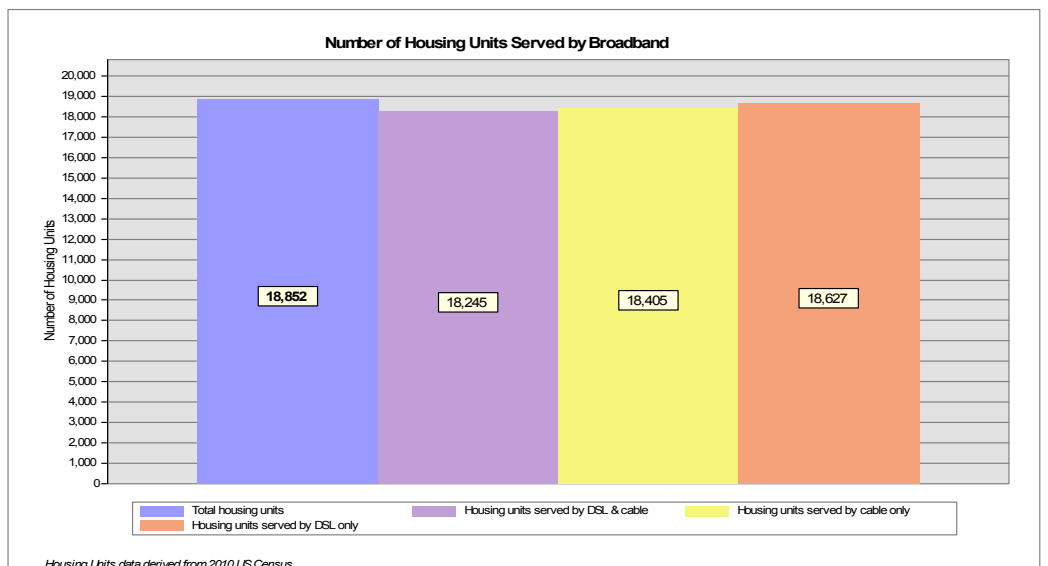

Broadband is defined as access that is at least **768 kbps downstream** and **200 kbps upstream**.  
 For more information on this project, please visit the NHBMP web site at: [www.iwantbroadbandnh.org](http://www.iwantbroadbandnh.org)