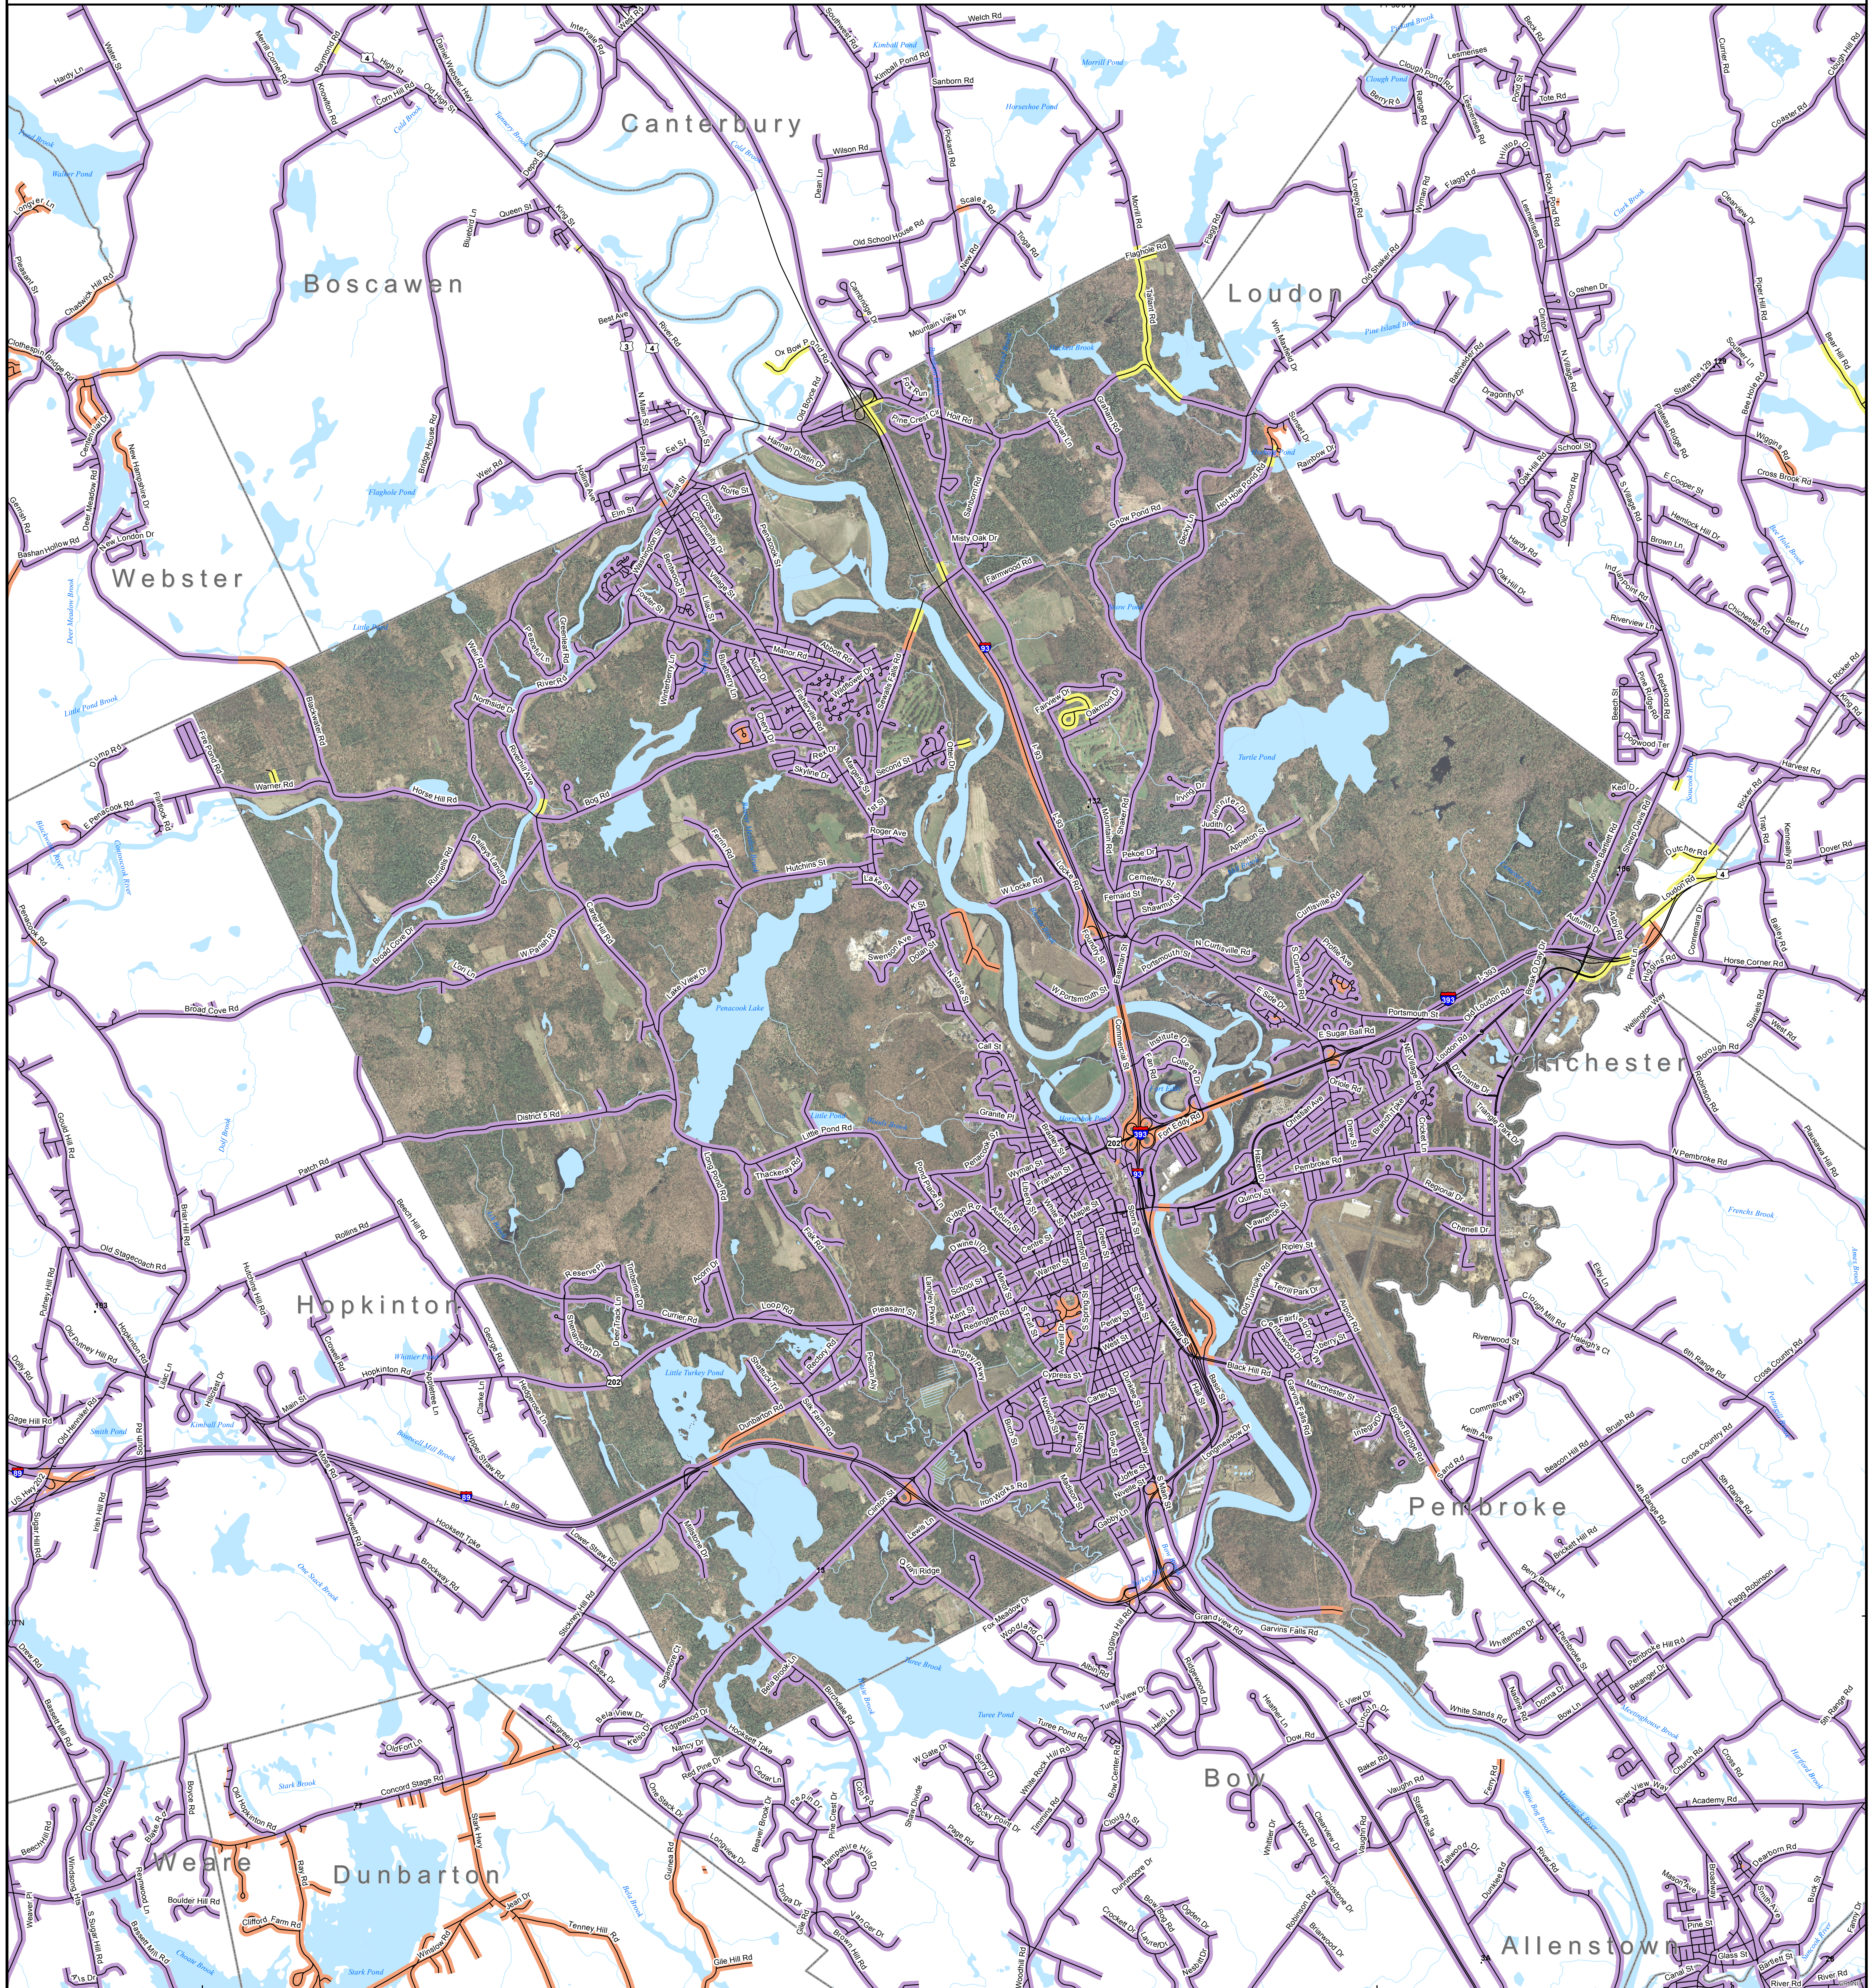

# DSL & Cable Broadband Service Availability City of Concord

**MAP REVIEW:**

Name:		Email:	
Title:		Phone:	
Organization:		Date:	
Number of changes:			
Comments (please attach separate sheet if needed):			

**Map Key**

- Roads served by DSL and cable
- Roads served by cable only
- Roads served by DSL only

This map displays broadband access information submitted to the NH Broadband Mapping & Planning Program (NHBMP) as of March 31, 2013. The map has been generated for the sole purpose of verifying locations of DSL and cable broadband services in each town in New Hampshire.

North arrow and scale bar (0 to 1.6 miles).

**Locus Map** showing the location of Concord, NH within the state of New Hampshire.

Logos for NH GRANIT and UNIVERSITY of NEW HAMPSHIRE.