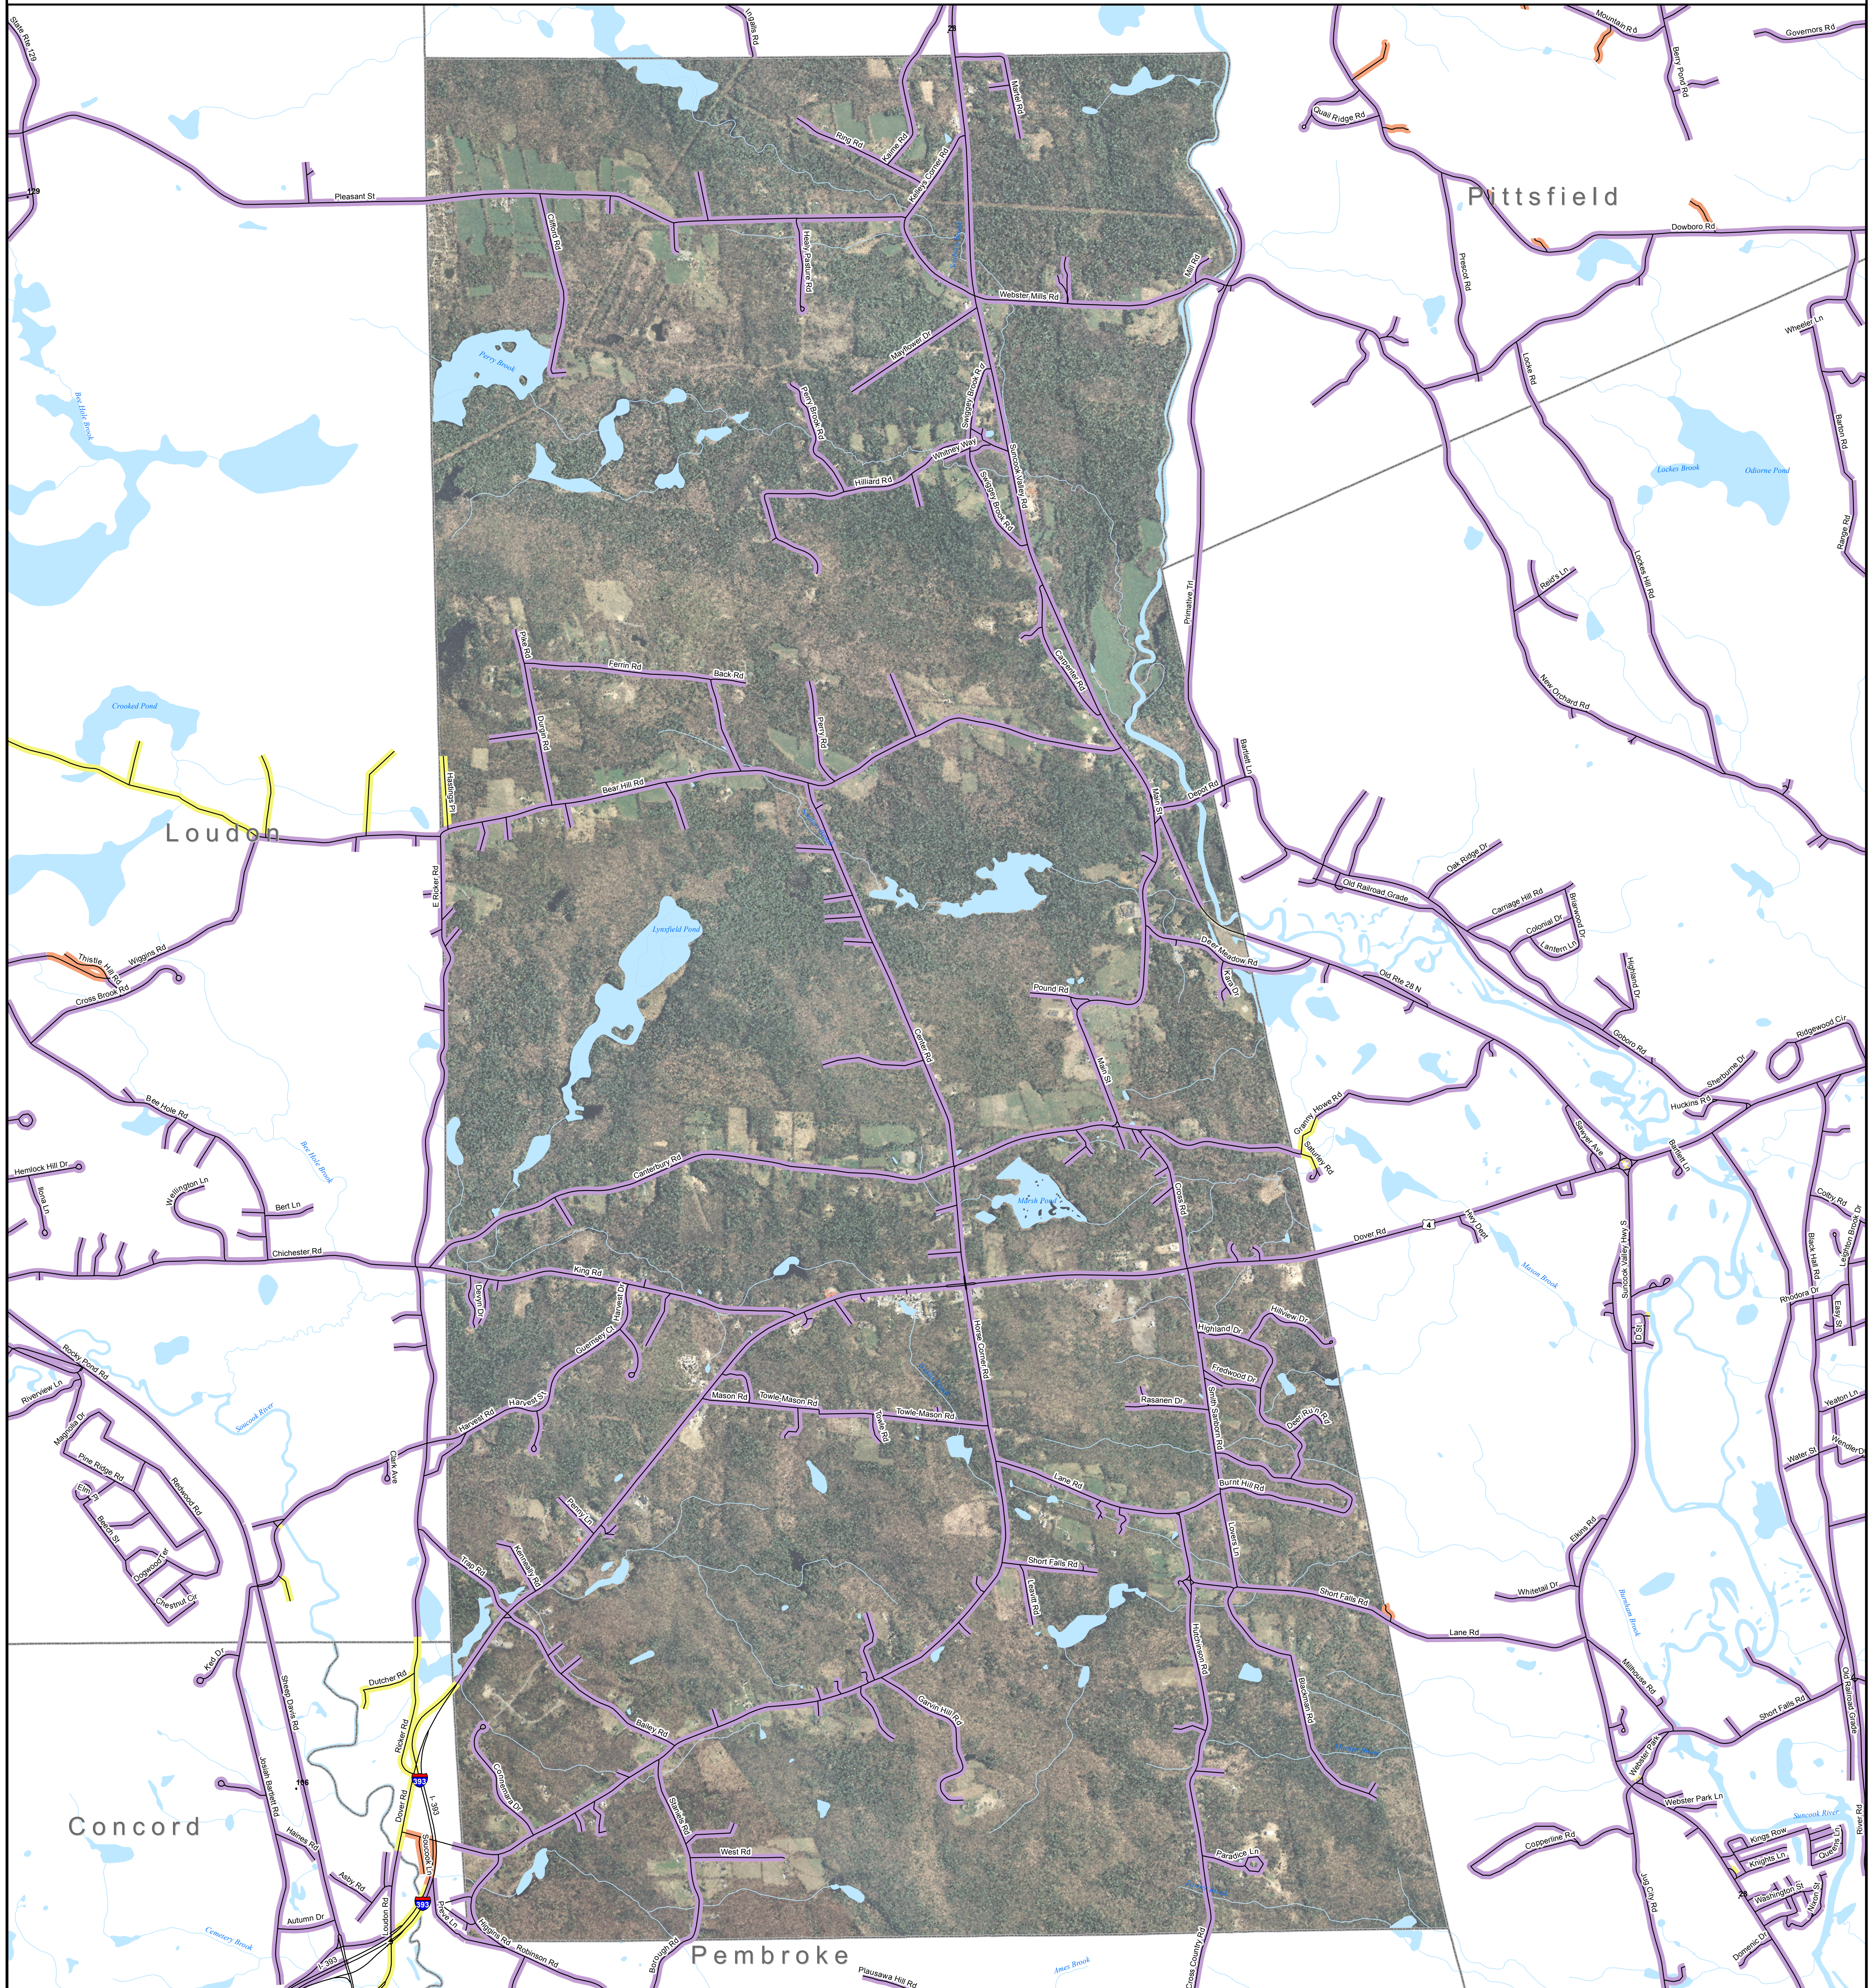

- Map Key**
- Roads served by DSL and cable
 - Roads served by cable only
 - Roads served by DSL only

This map displays broadband access information submitted to the NH Broadband Mapping & Planning Program (NHBMP) as of March 31, 2013. The map has been generated for the sole purpose of verifying locations of DSL and cable broadband services in each town in New Hampshire.