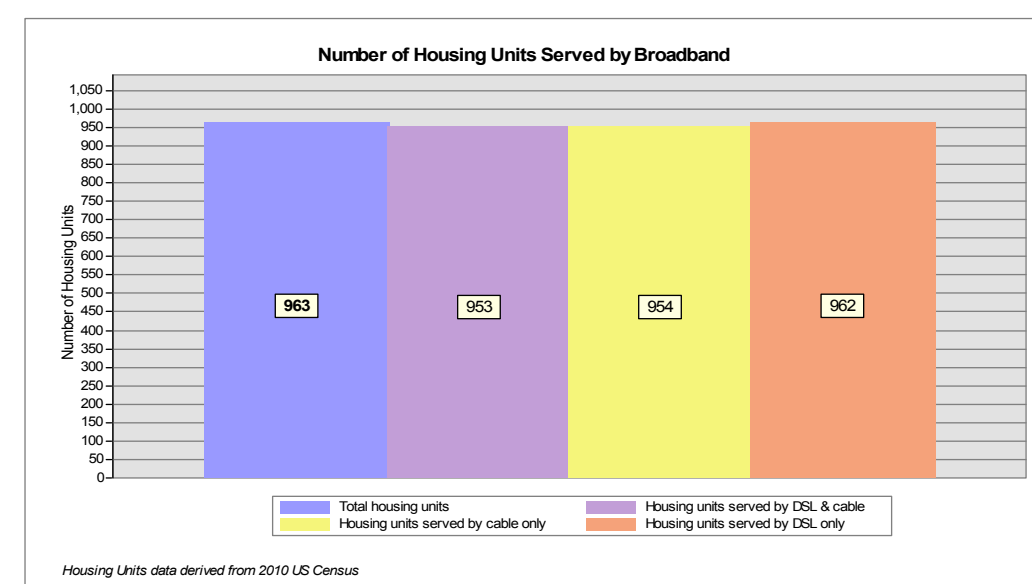

Provider Name	Technology
Comcast	Cable
FairPoint Communications, Inc.	DSL
MetroCast	Cable
TDS TELECOM	DSL