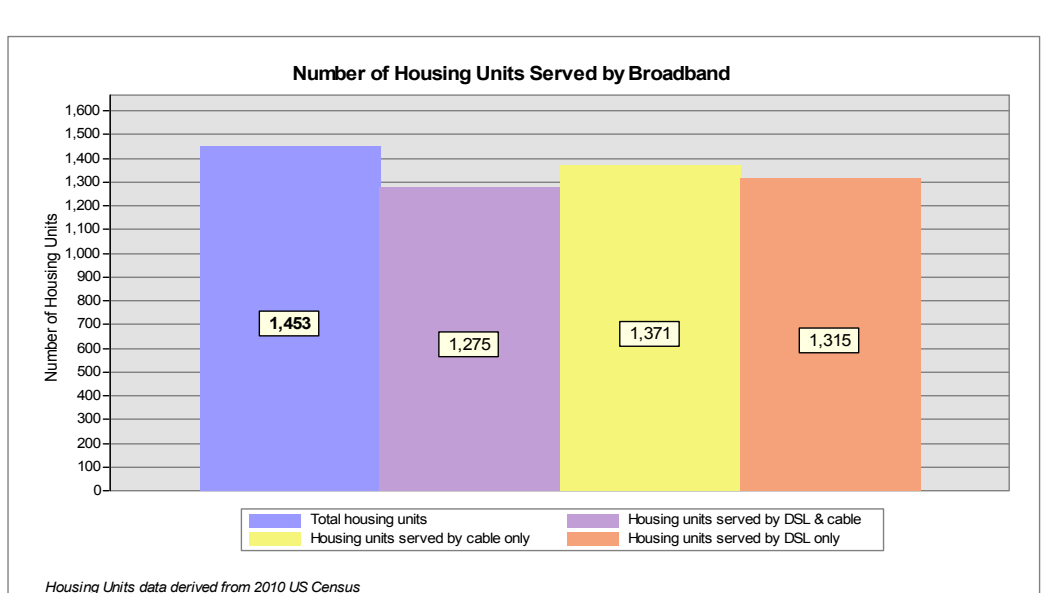

Broadband is defined as access that is at least **768 kbps downstream** and **200 kbps upstream**.

For more information on this project, please visit the NHBMP web site at: [iwantbroadbandnh.org](http://iwantbroadbandnh.org)