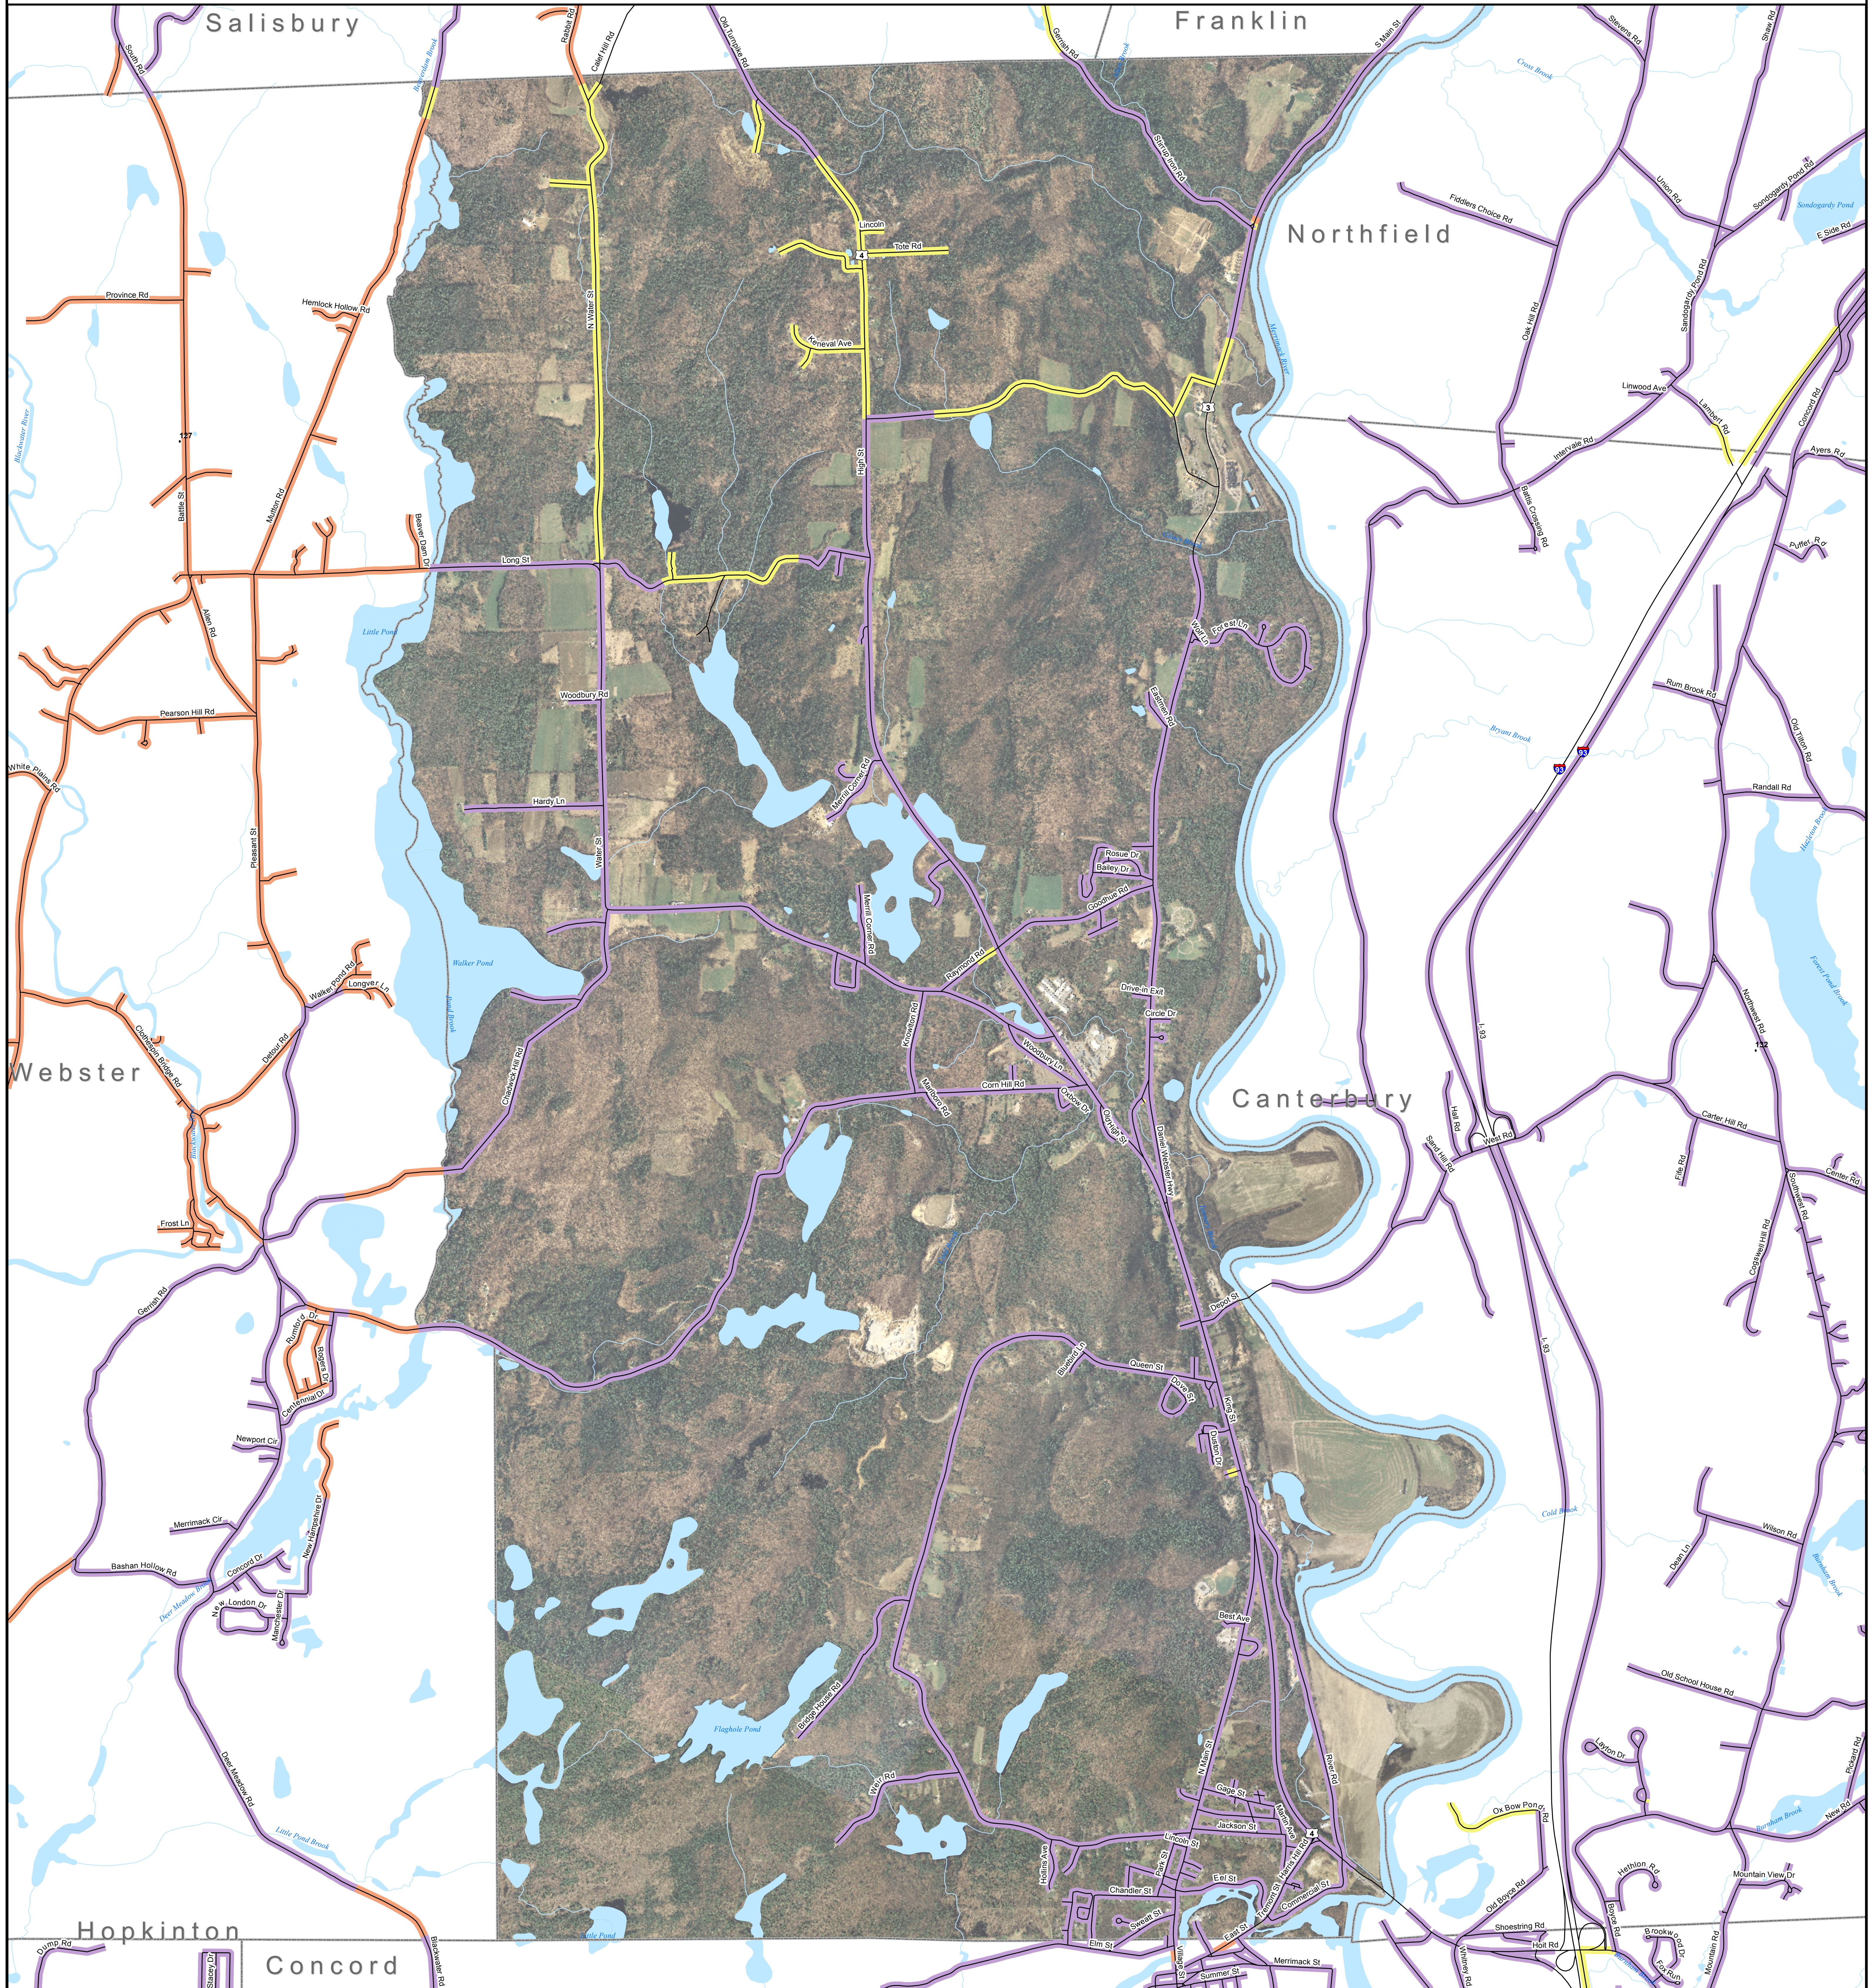

**Map Key**

- Roads served by DSL and cable
- Roads served by cable only
- Roads served by DSL only

This map displays broadband access information submitted to the NH Broadband Mapping & Planning Program (NHBMP) as of March 31, 2013. The map has been generated for the sole purpose of verifying locations of DSL and cable broadband services in each town in New Hampshire.

Locus Map