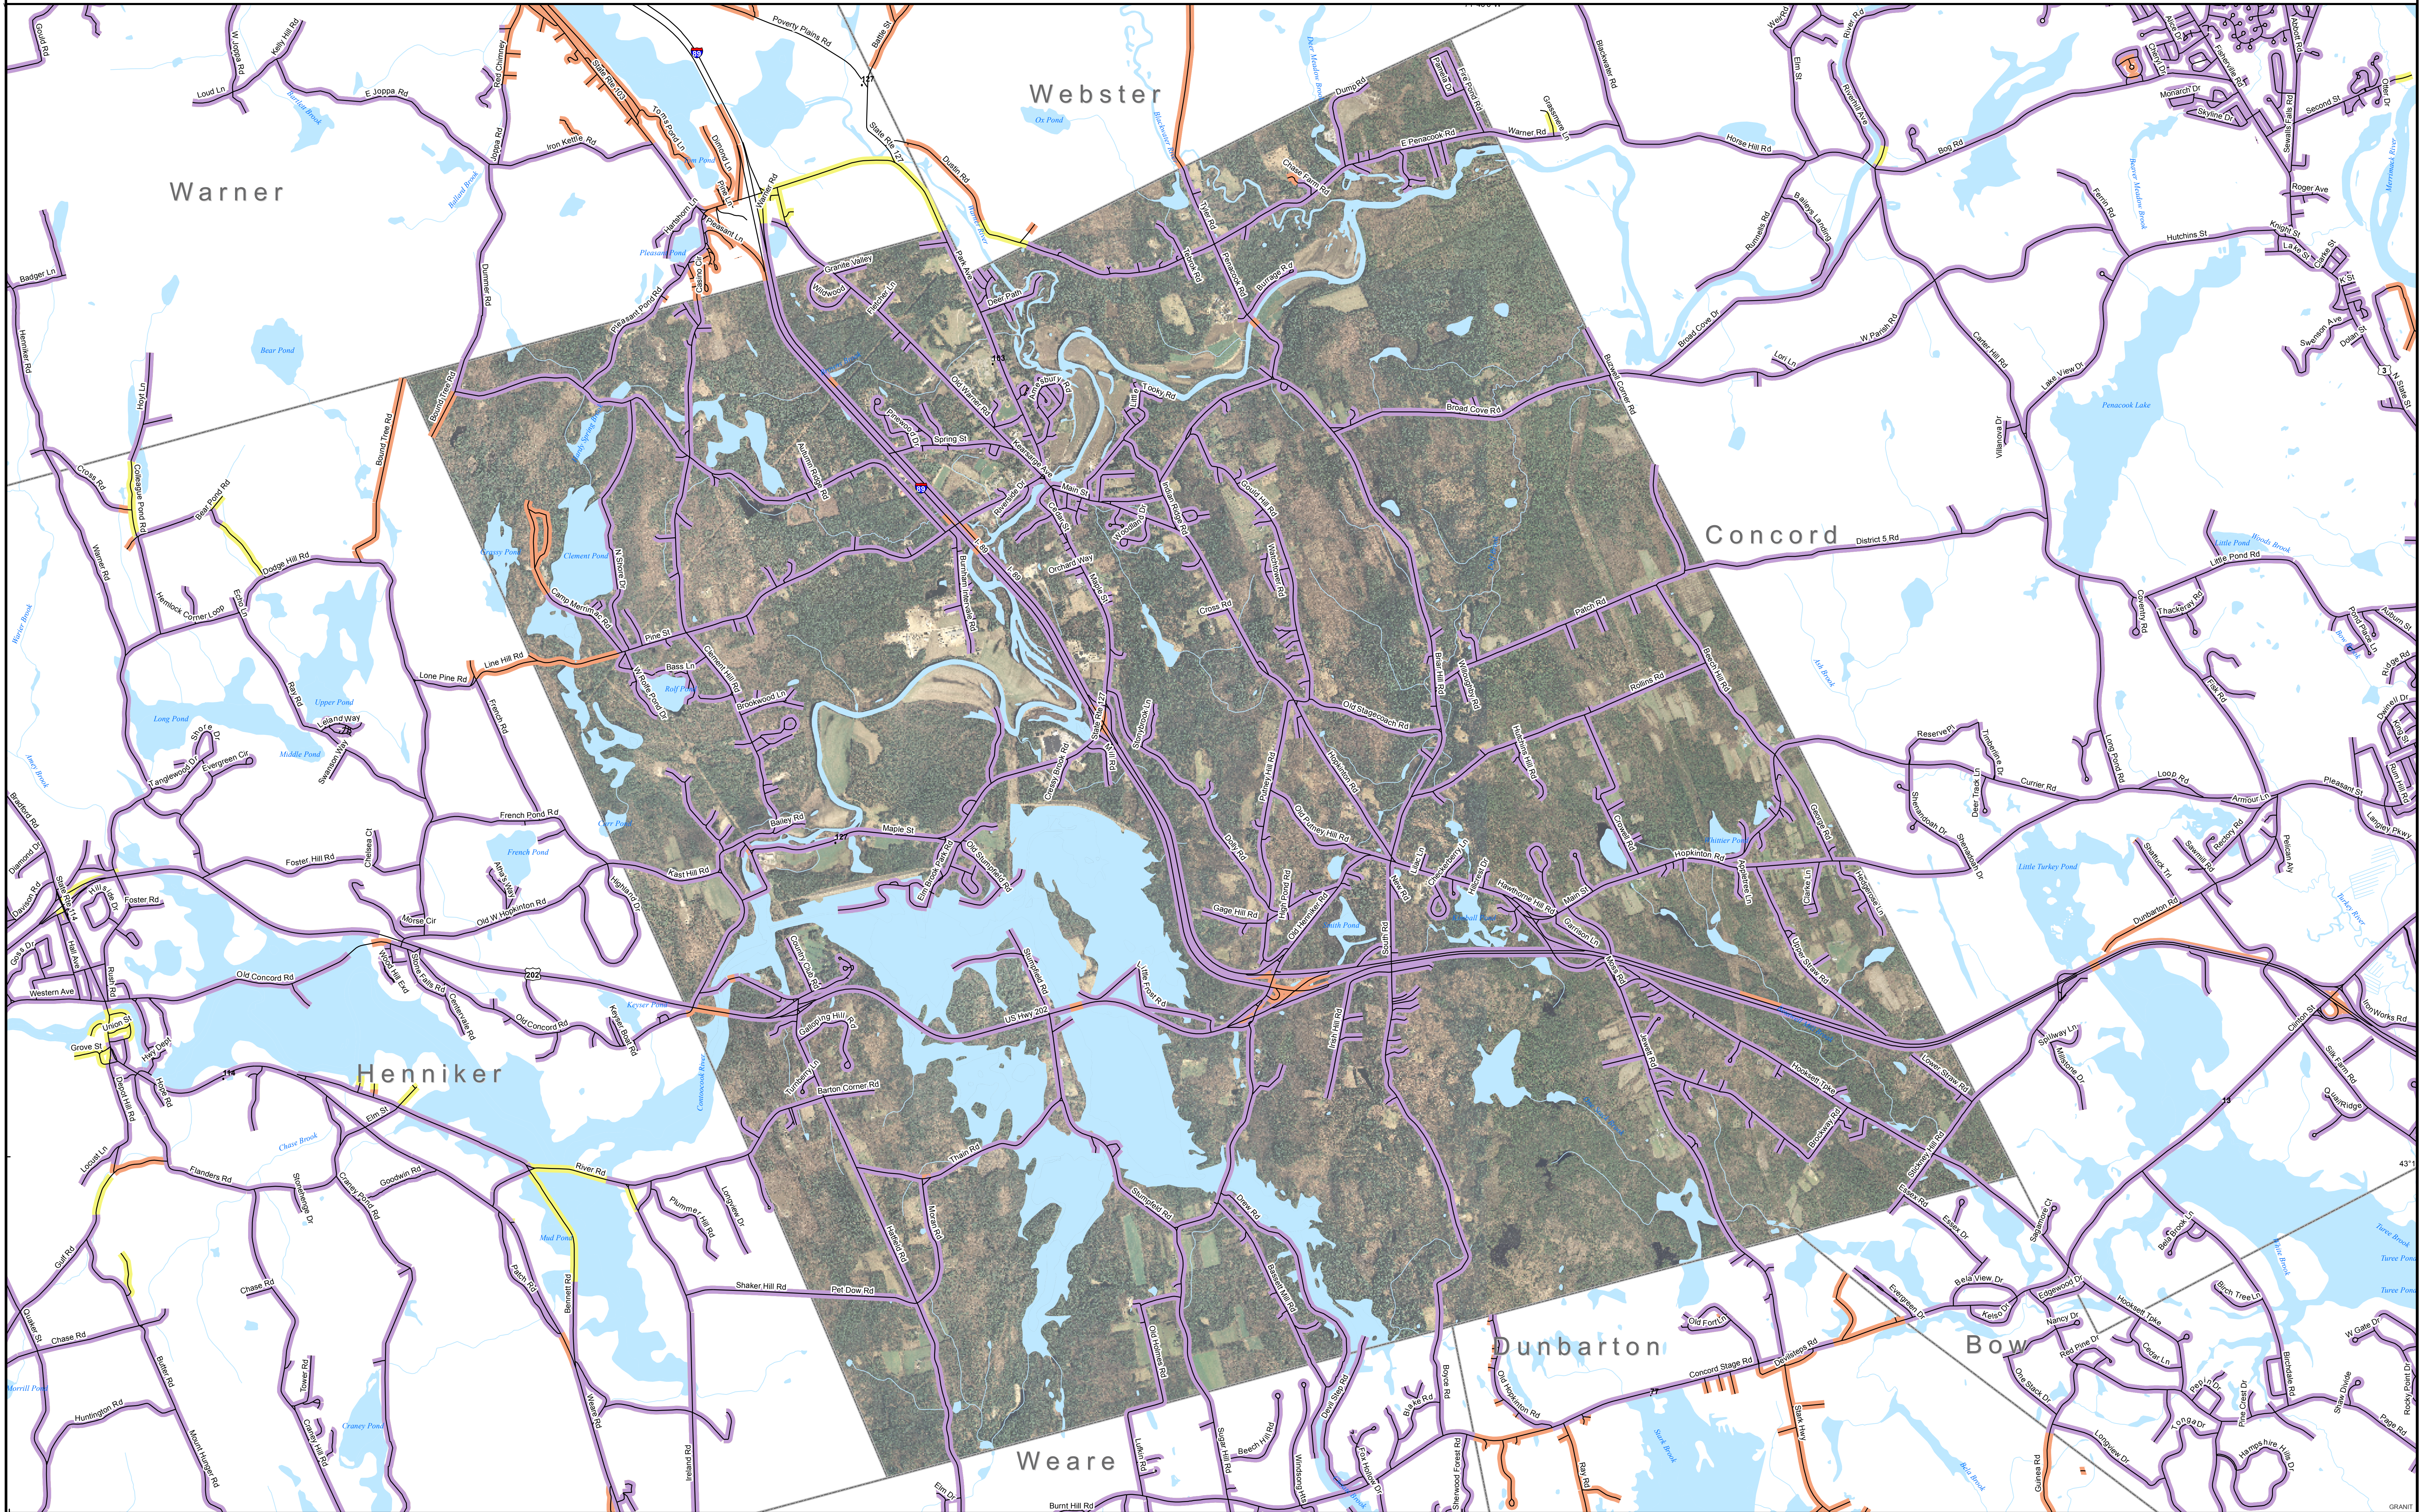

- Map Key**
- Roads served by DSL and cable
 - Roads served by cable only
 - Roads served by DSL only

This map displays broadband access information submitted to the NH Broadband Mapping & Planning Program (NHBMP) as of March 31, 2013. The map has been generated for the sole purpose of verifying locations of DSL and cable broadband services in each town in New Hampshire.