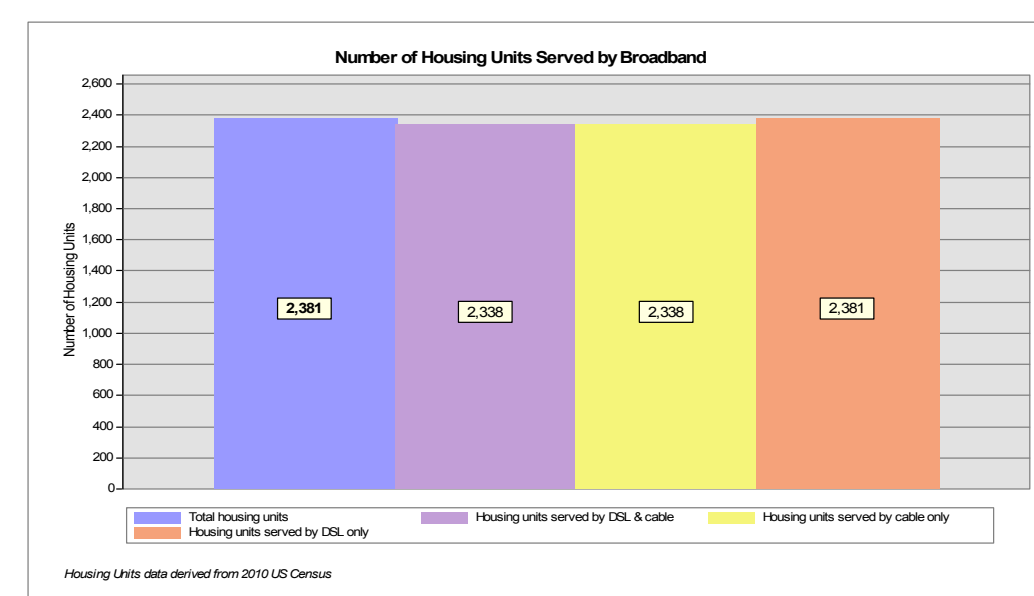

Broadband is defined as access that is at least **768 kbps downstream** and **200 kbps upstream**.

For more information on this project, please visit the NHBMP web site at: iwantbroadbandnh.org

- Provider Name**
- Comcast
 - Dunbarton Telephone Company, Inc.
 - FairPoint Communications, Inc.
 - G4 Communications
 - Granite State Telephone
 - OTT Communications
 - TDS TELECOM