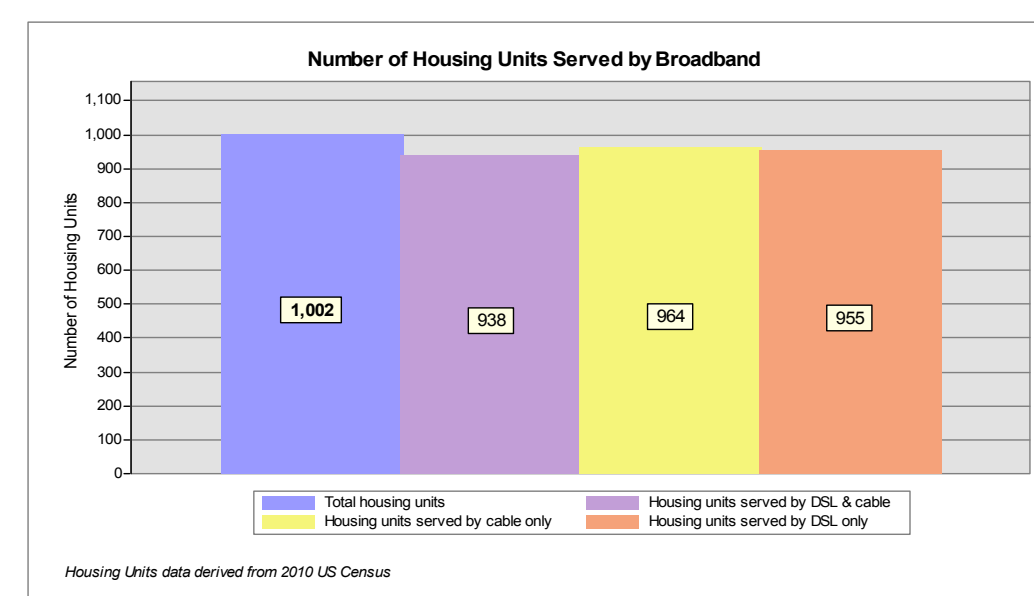

Provider Name	Technology
Comcast	Cable
FairPoint Communications, Inc.	DSL
MetroCast	Cable