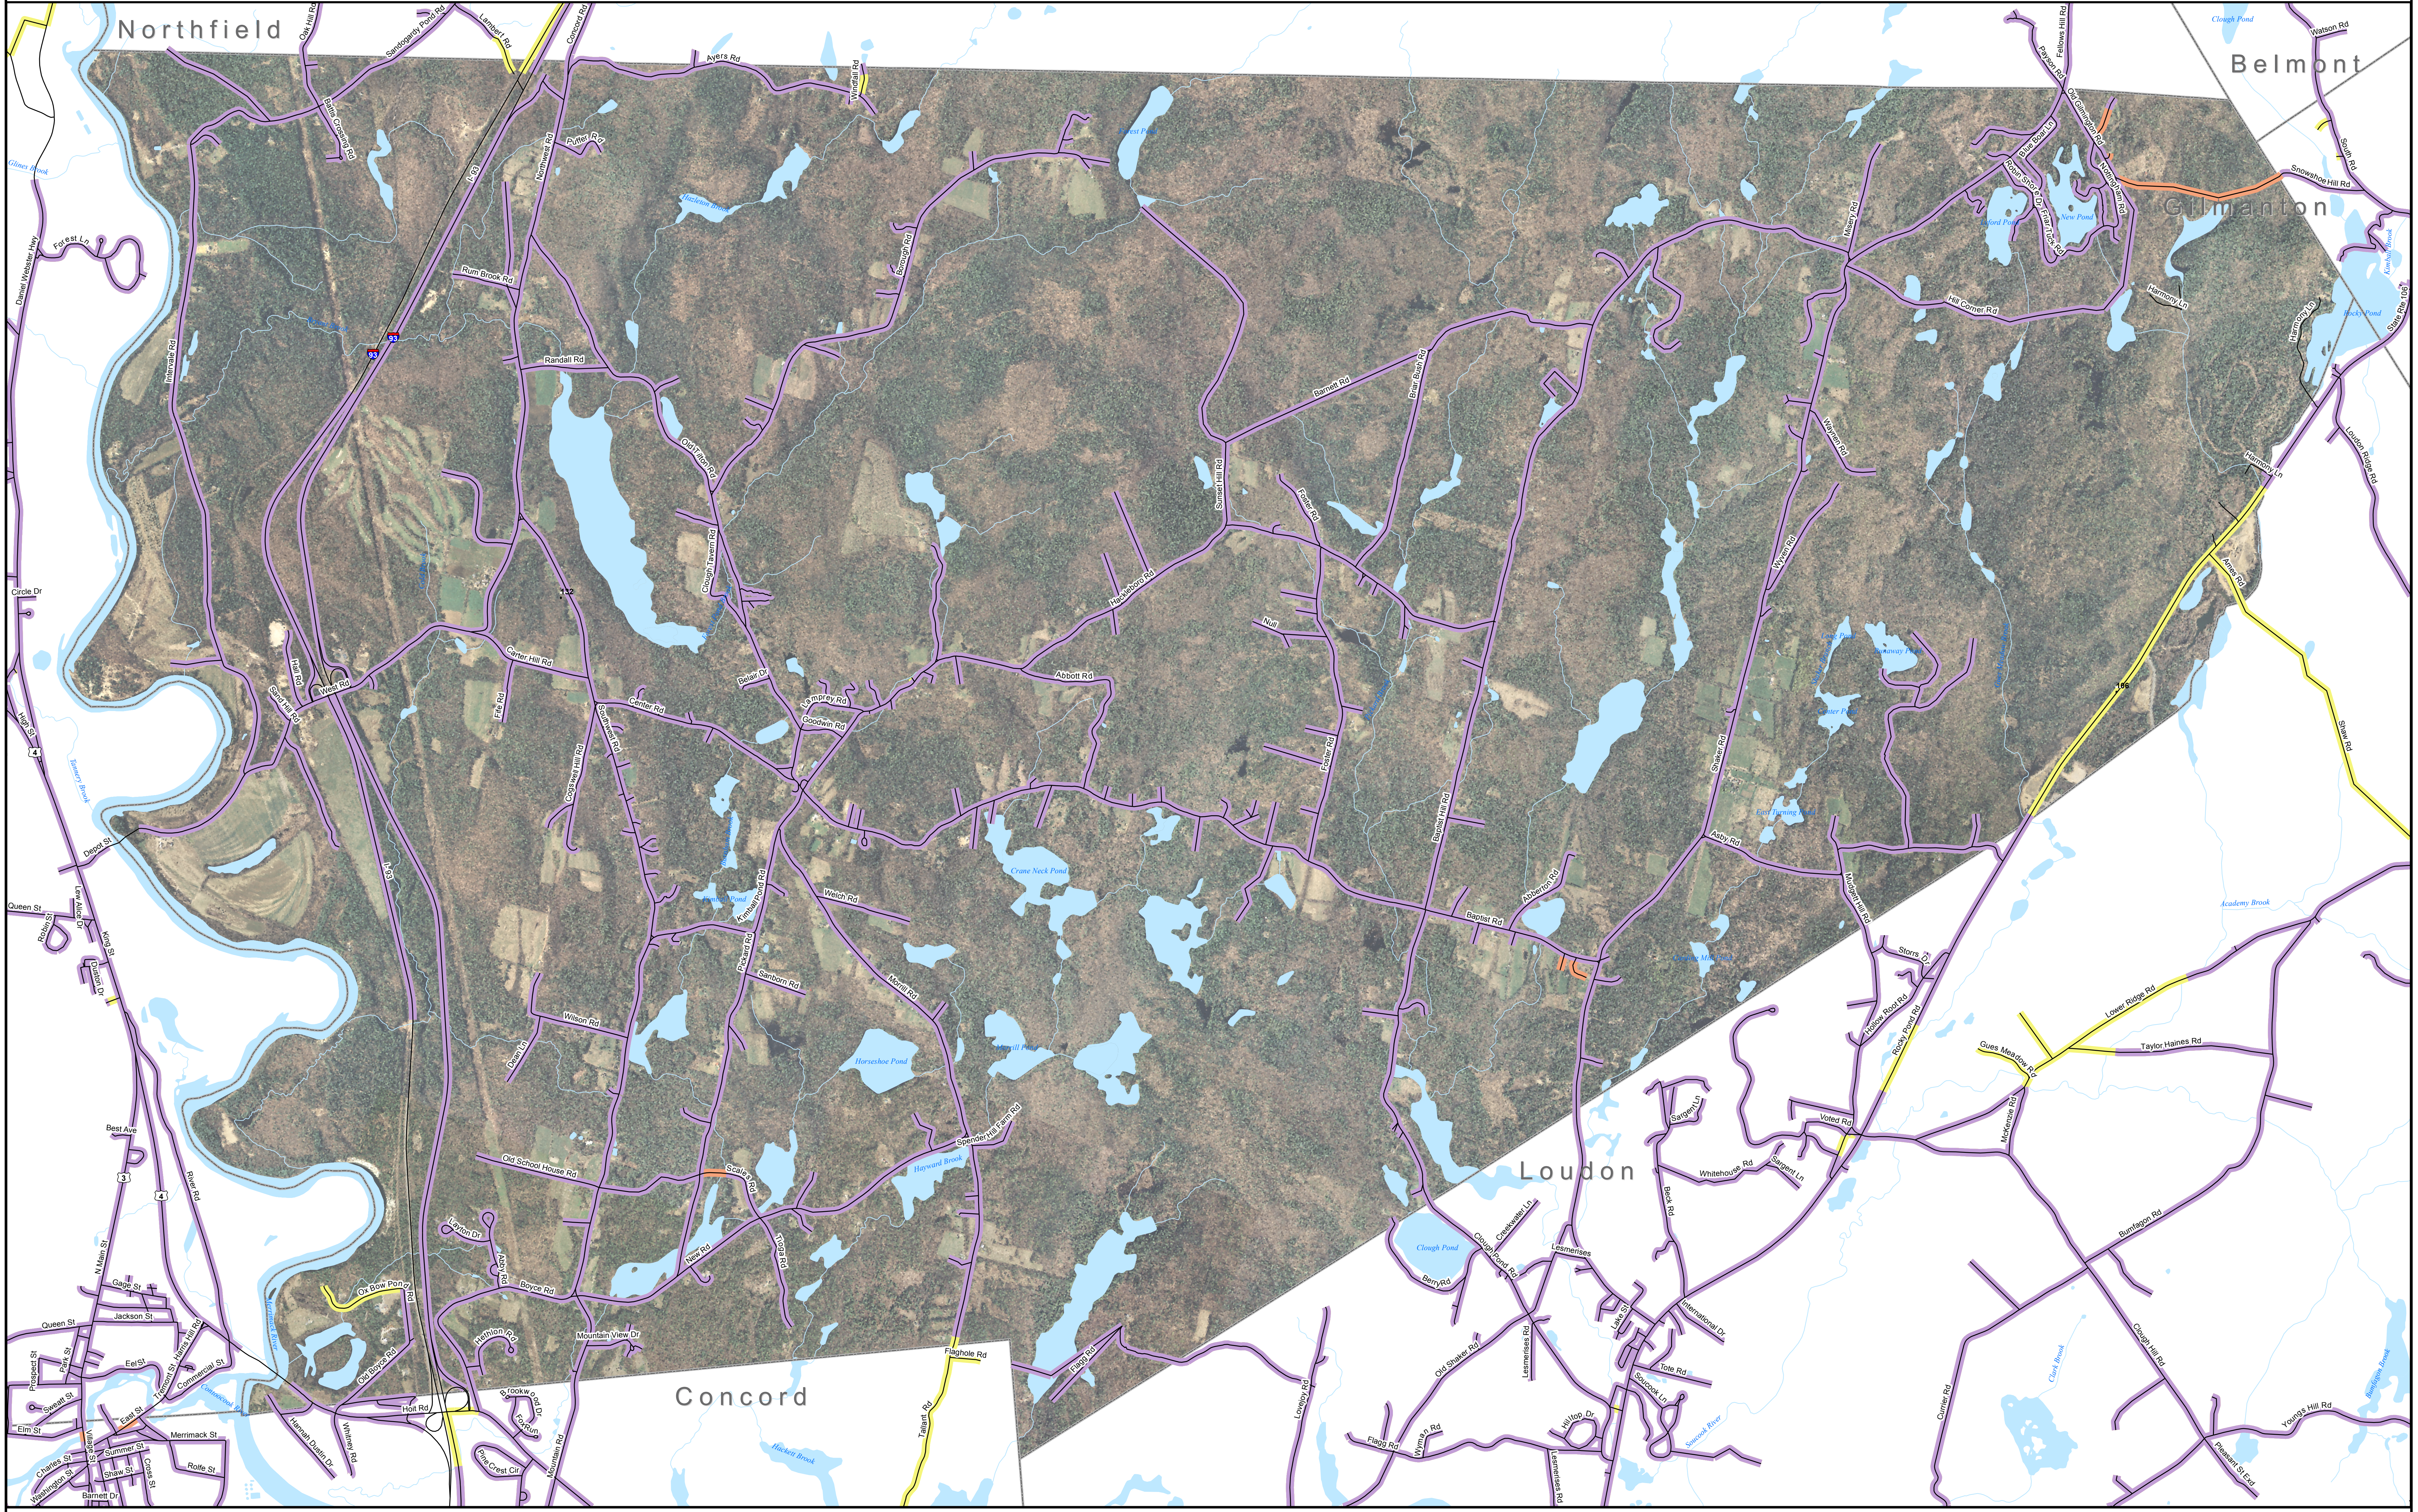

DSL & Cable Broadband Service Availability Town of Canterbury

MAP REVIEW:

Name:		Email:	
Title:		Phone:	
Organization:		Date:	
Number of changes:			
Comments (please attach separate sheet if needed):			

Map Key

- Roads served by DSL and cable
- Roads served by cable only
- Roads served by DSL only

This map displays broadband access information submitted to the NH Broadband Mapping & Planning Program (NHBMPP) as of March 31, 2013. The map has been generated for the sole purpose of verifying locations of DSL and cable broadband services in each town in New Hampshire.

Broadband is defined as access that is at least **768 kbps downstream** and **200 kbps upstream**.

For more information on this project, please visit the NHBMPP web site at: iwantbroadbandnh.org

Provider Name	Technology
Comcast	Cable
FairPoint Communications, Inc.	DSL
MetroCast	Cable