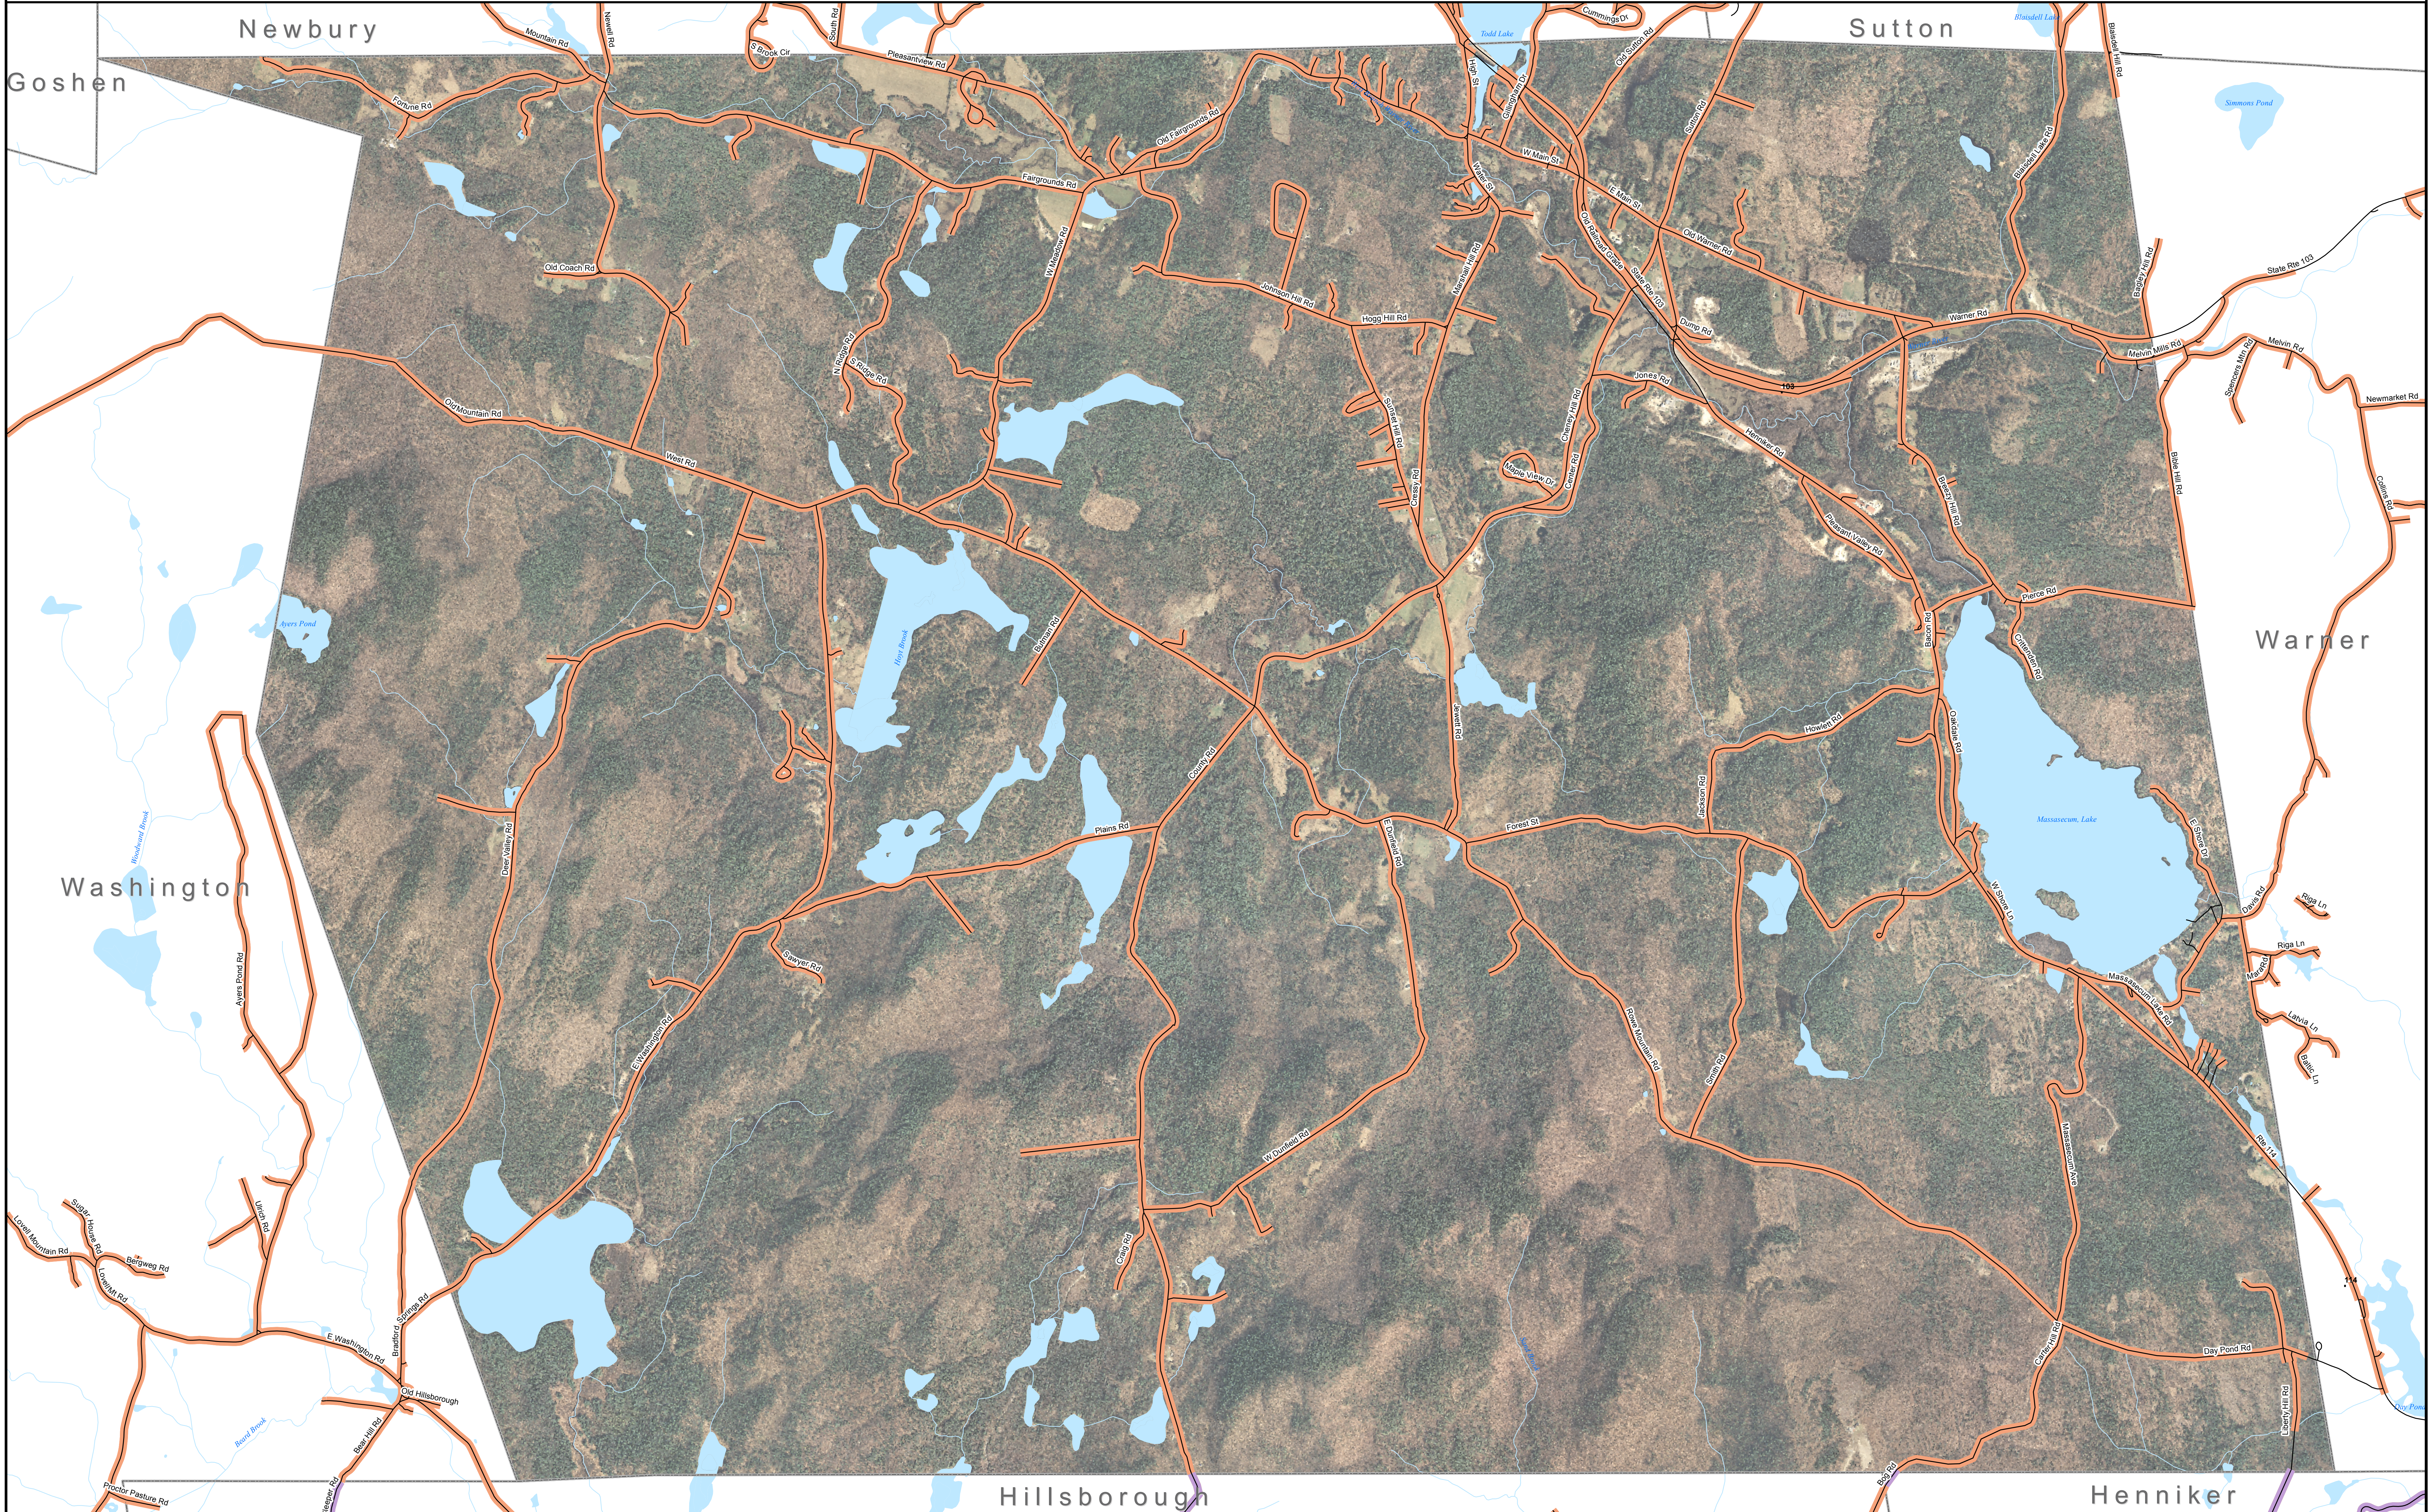

# DSL & Cable Broadband Service Availability Town of Bradford

MAP REVIEW:		Name:	Phone:
Title:		Organization:	Date:
Number of changes:		Comments (please attach separate sheet if needed):	

- Map Key**
- Roads served by DSL and cable
  - Roads served by cable only
  - Roads served by DSL only

This map displays broadband access information submitted to the NH Broadband Mapping & Planning Program (NHBMP) as of March 31, 2013. The map has been generated for the sole purpose of verifying locations of DSL and cable broadband services in each town in New Hampshire.