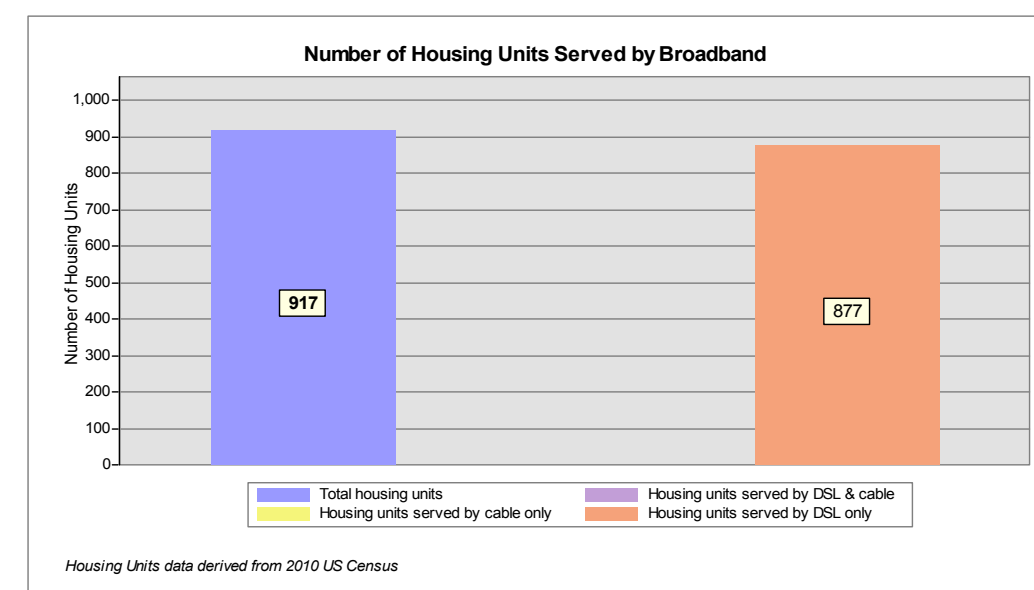

Broadband is defined as access that is at least **768 kbps downstream** and **200 kbps upstream**.

For more information on this project, please visit the NHBMP web site at: [iwantbroadbandnh.org](http://iwantbroadbandnh.org)