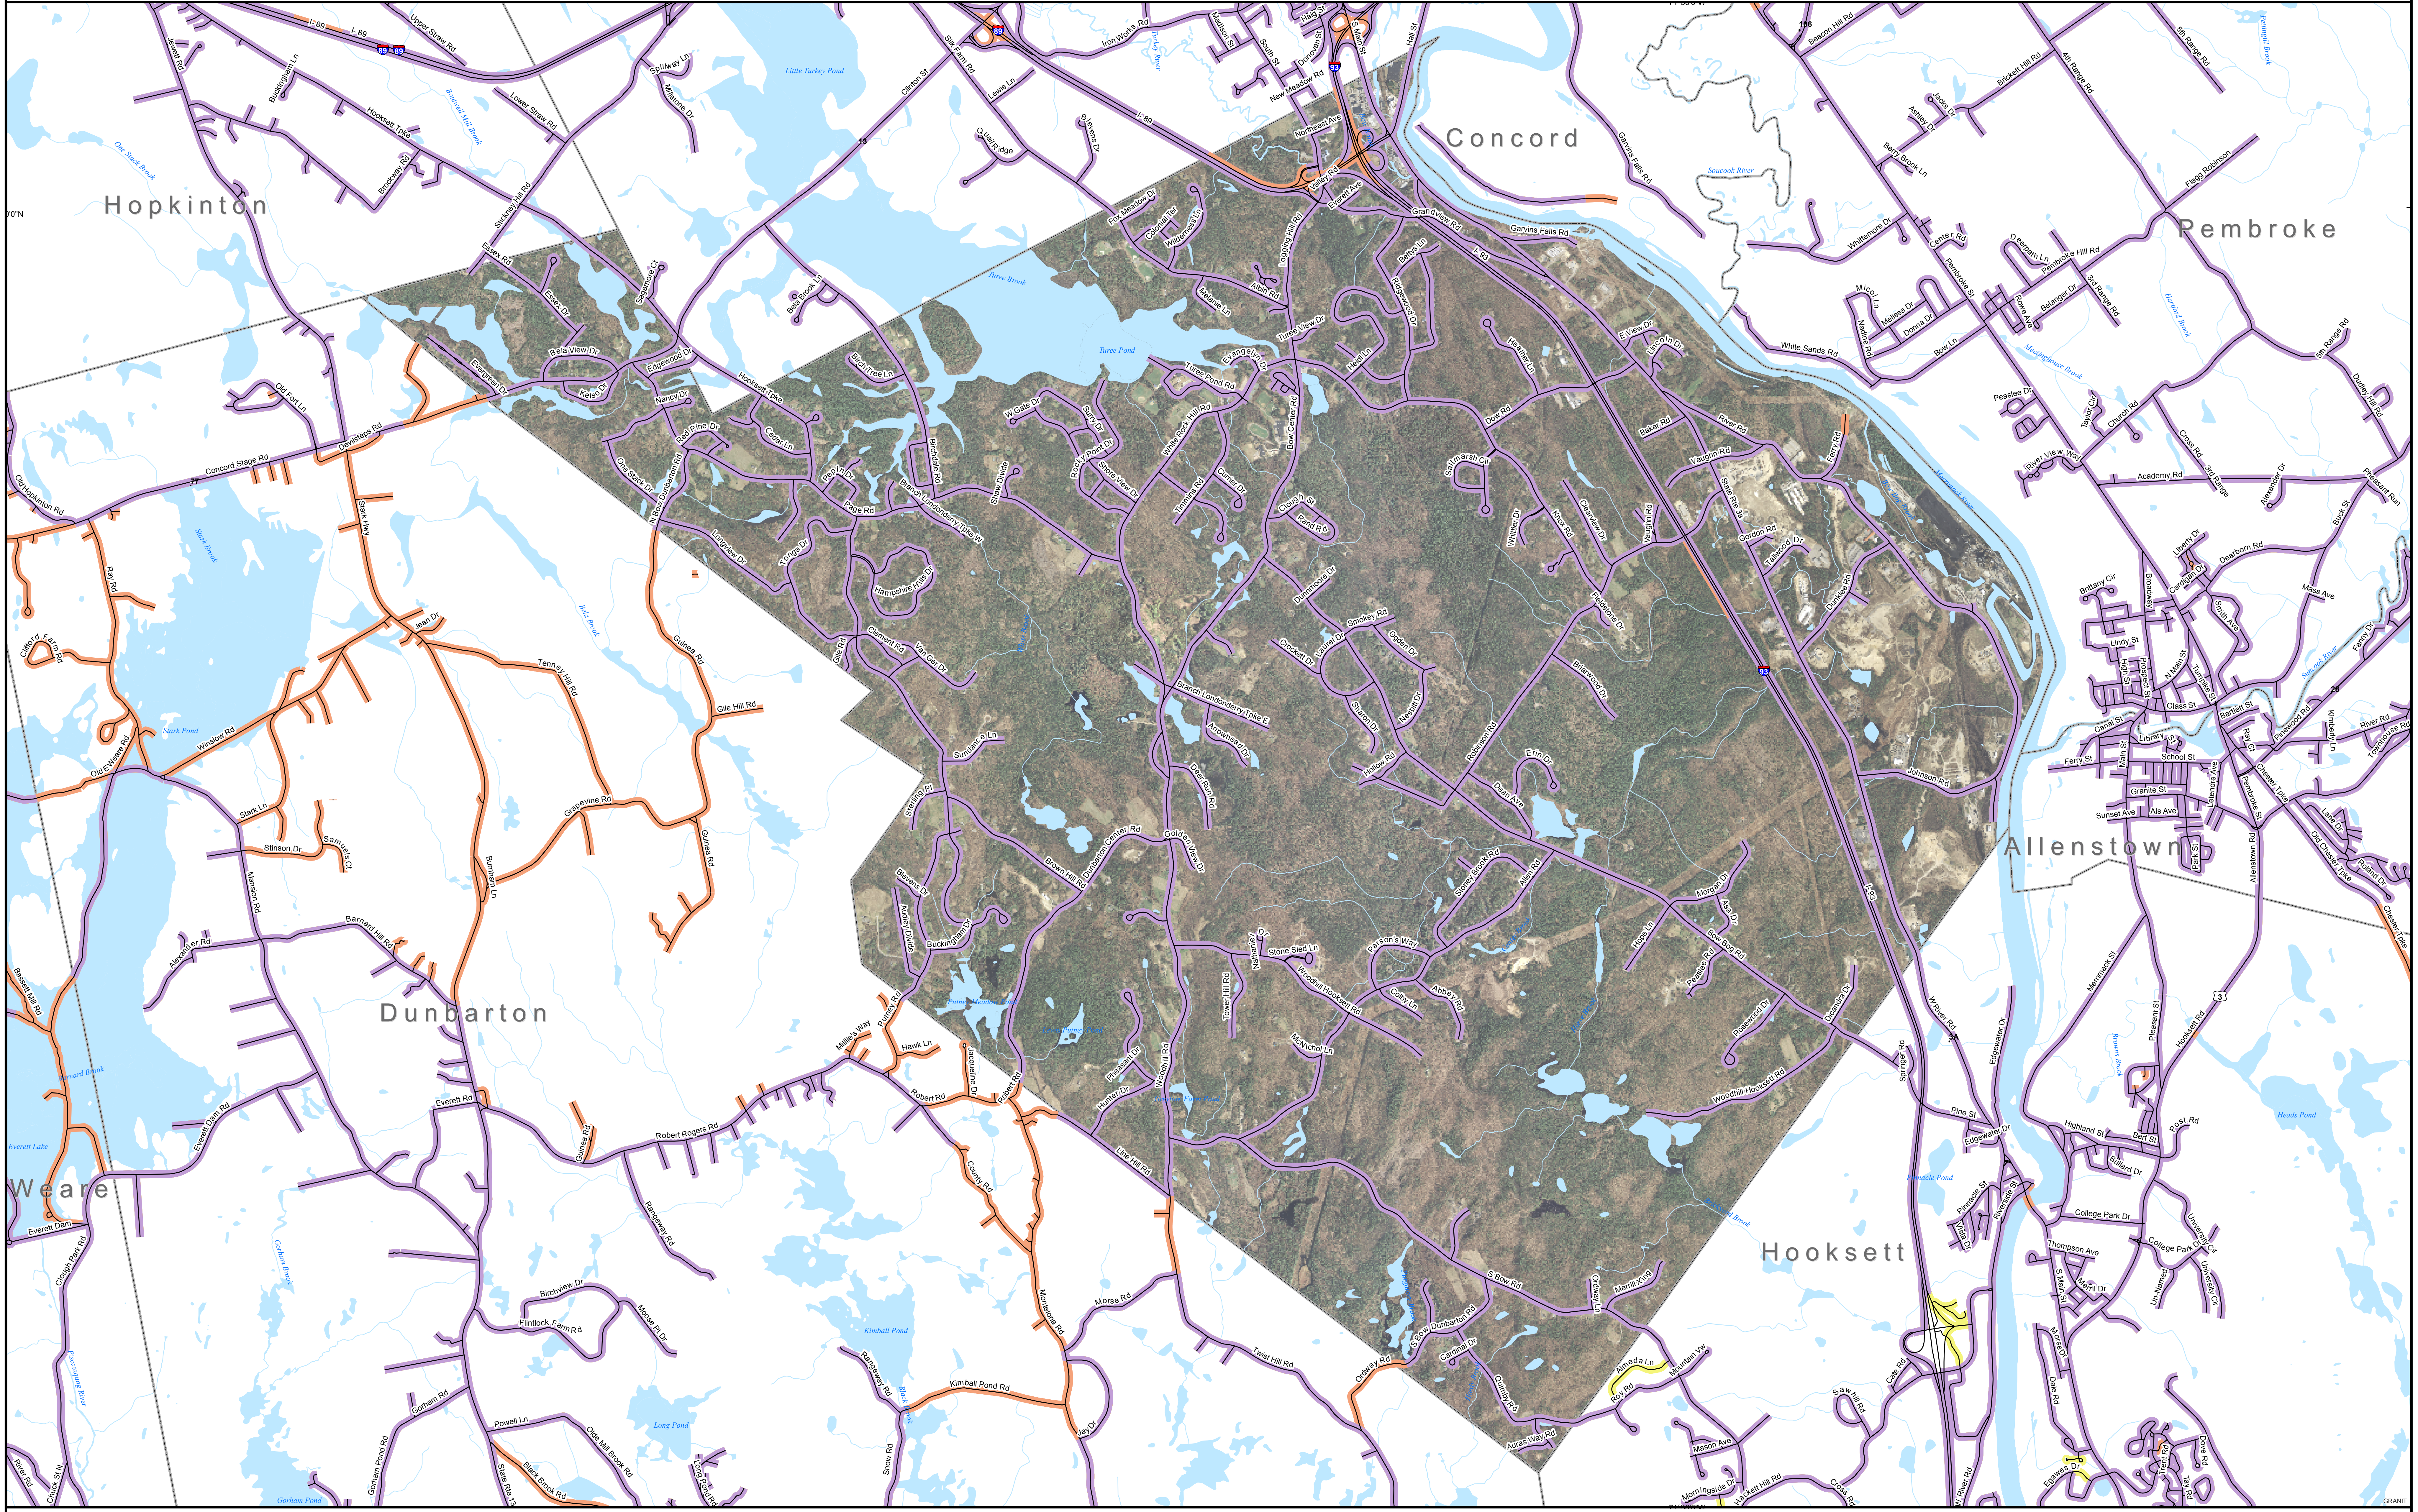

DSL & Cable Broadband Service Availability Town of Bow

MAP REVIEW:

Name:		Email:	
Title:		Phone:	
Organization:		Date:	
Number of changes:		Comments (please attach separate sheet if needed):	

- Map Key**
- Roads served by DSL and cable
 - Roads served by cable only
 - Roads served by DSL only

This map displays broadband access information submitted to the NH Broadband Mapping & Planning Program (NHBMPP) as of March 31, 2013. The map has been generated for the sole purpose of verifying locations of DSL and cable broadband services in each town in New Hampshire.