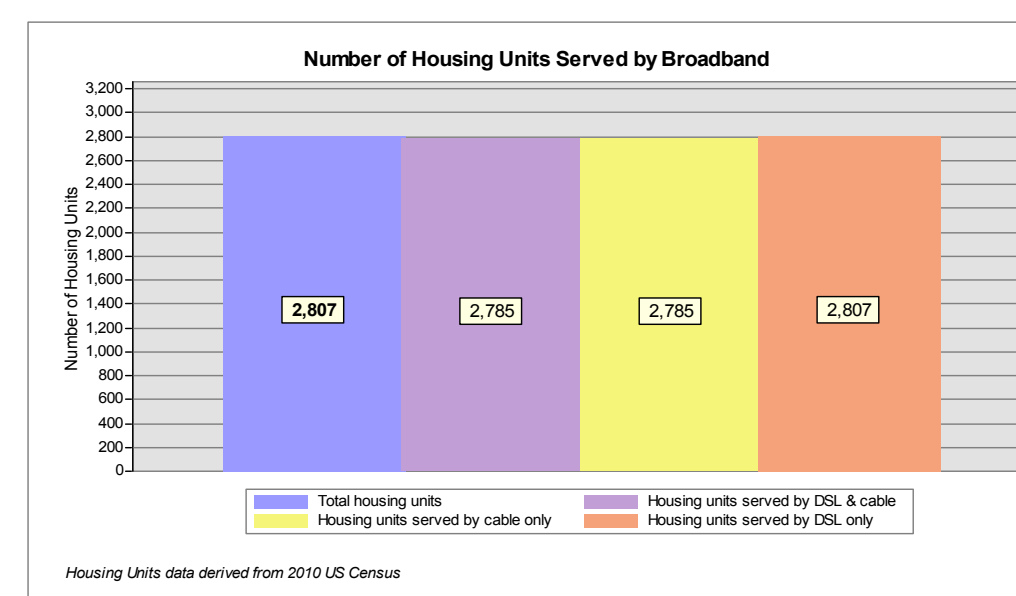

Broadband is defined as access that is at least **768 kbps downstream** and **200 kbps upstream**.

For more information on this project, please visit the NHBMPP web site at: iwantbroadbandnh.org

- Provider Name**
- Comcast
 - Dunbarton Telephone Company, Inc.
 - FairPoint Communications, Inc.
 - G4 Communications
 - Granite State Telephone
 - MegaPath Corporation
 - OTT Communications