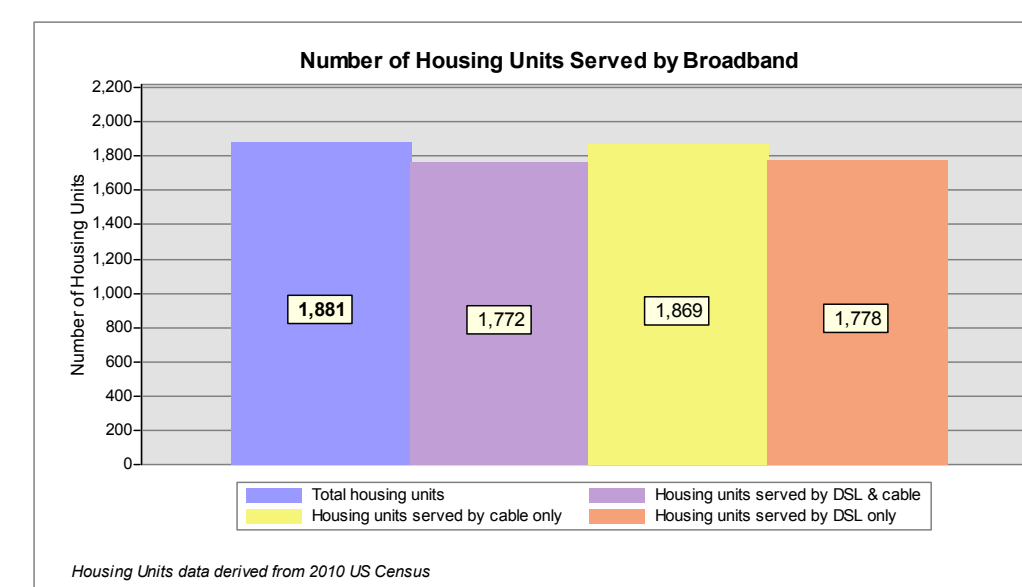

Broadband is defined as access that is at least **768 kbps downstream** and **200 kbps upstream**.

For more information on this project, please visit the NHBMPP web site at: iwantbroadbandnh.org

- Provider Name**
- Dunbarton Telephone Company, Inc.
 - FairPoint Communications, Inc.
 - G4 Communications
 - Comcast
 - MetroCast