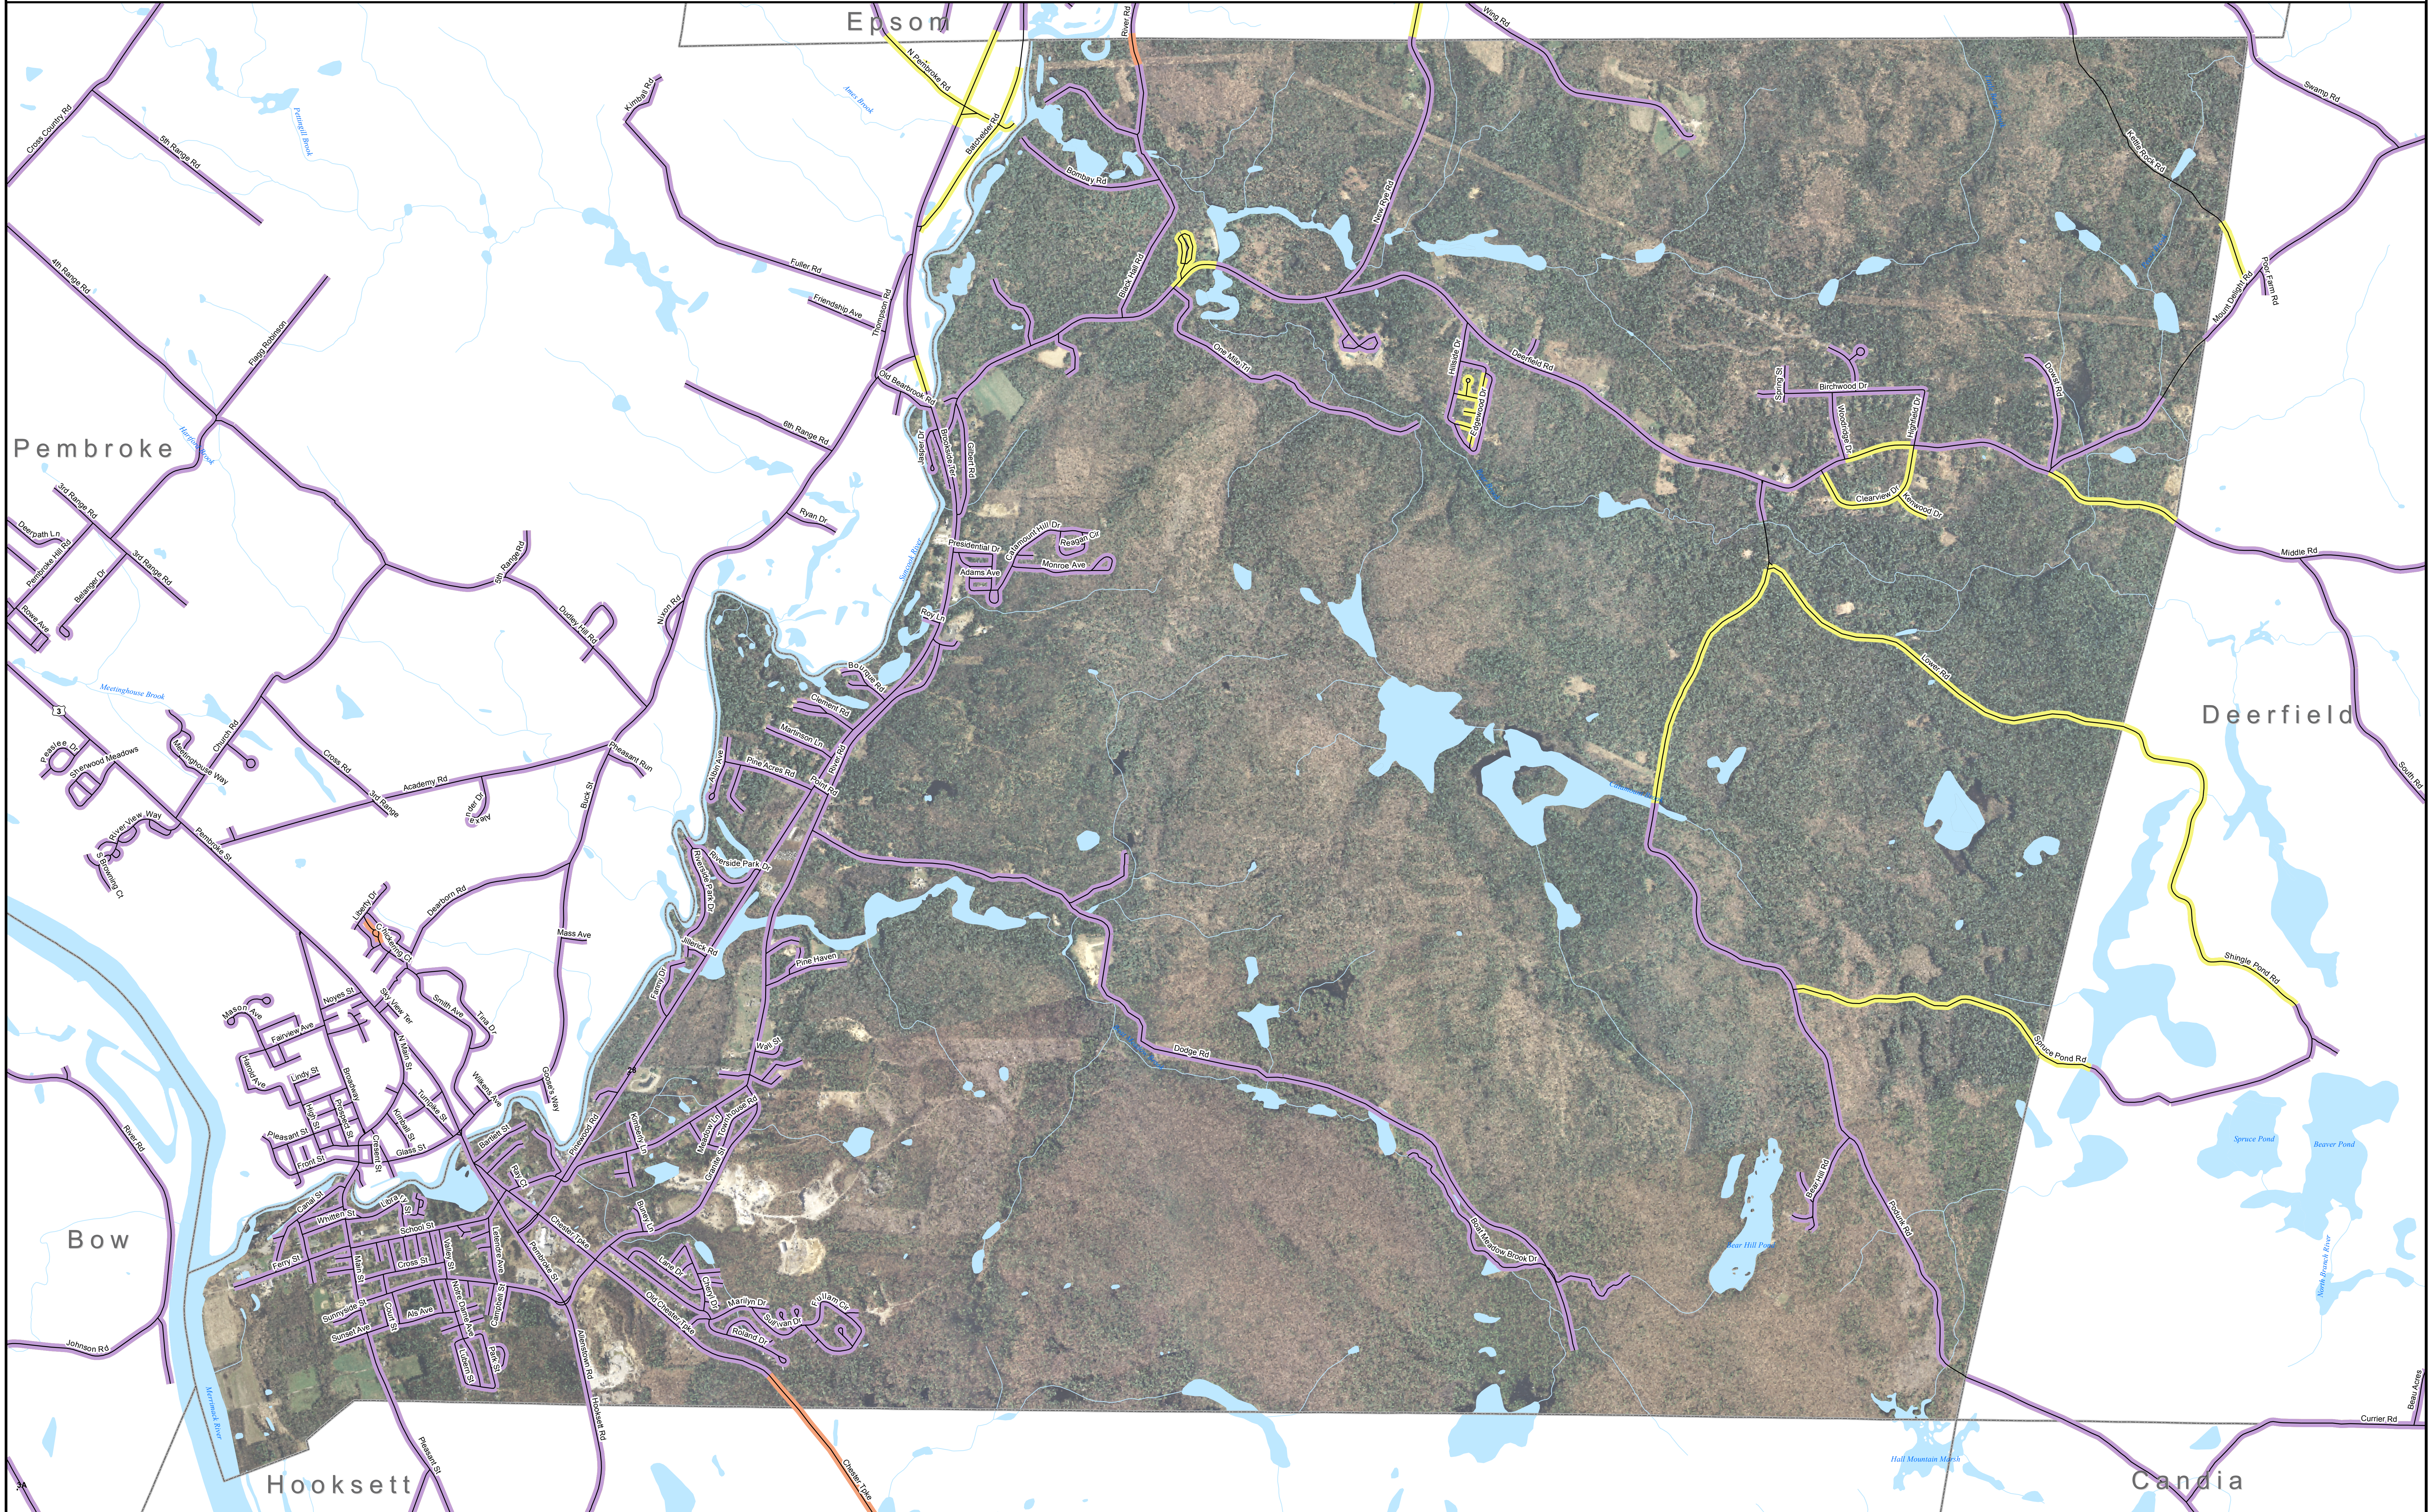

DSL & Cable Broadband Service Availability Town of Allenstown

MAP REVIEW:

Name:		Email:	
Title:		Phone:	
Organization:		Date:	
Number of changes:			
Comments (please attach separate sheet if needed):			

- Map Key**
- Roads served by DSL and cable
 - Roads served by cable only
 - Roads served by DSL only

This map displays broadband access information submitted to the NH Broadband Mapping & Planning Program (NHBMPP) as of March 31, 2013. The map has been generated for the sole purpose of verifying locations of DSL and cable broadband services in each town in New Hampshire.

Broadband is defined as access that is at least **768 kbps downstream** and **200 kbps upstream**.

For more information on this project, please visit the NHBMPP web site at: iwantbroadbandnh.org

- Provider Name**
- Dunbarton Telephone Company, Inc.
 - FairPoint Communications, Inc.
 - G4 Communications
 - Comcast
 - MetroCast