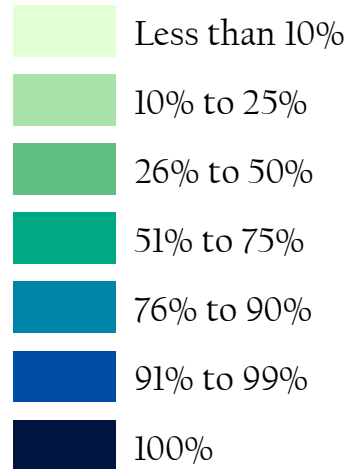

NH Rural Addressing Project Status Map - Communities September 2013

NEW HAMPSHIRE
broadband
MAPPING & PLANNING
PROGRAM

Community Status

Percent of Households Complete

RPC Boundary

Community With No Rural Blocks