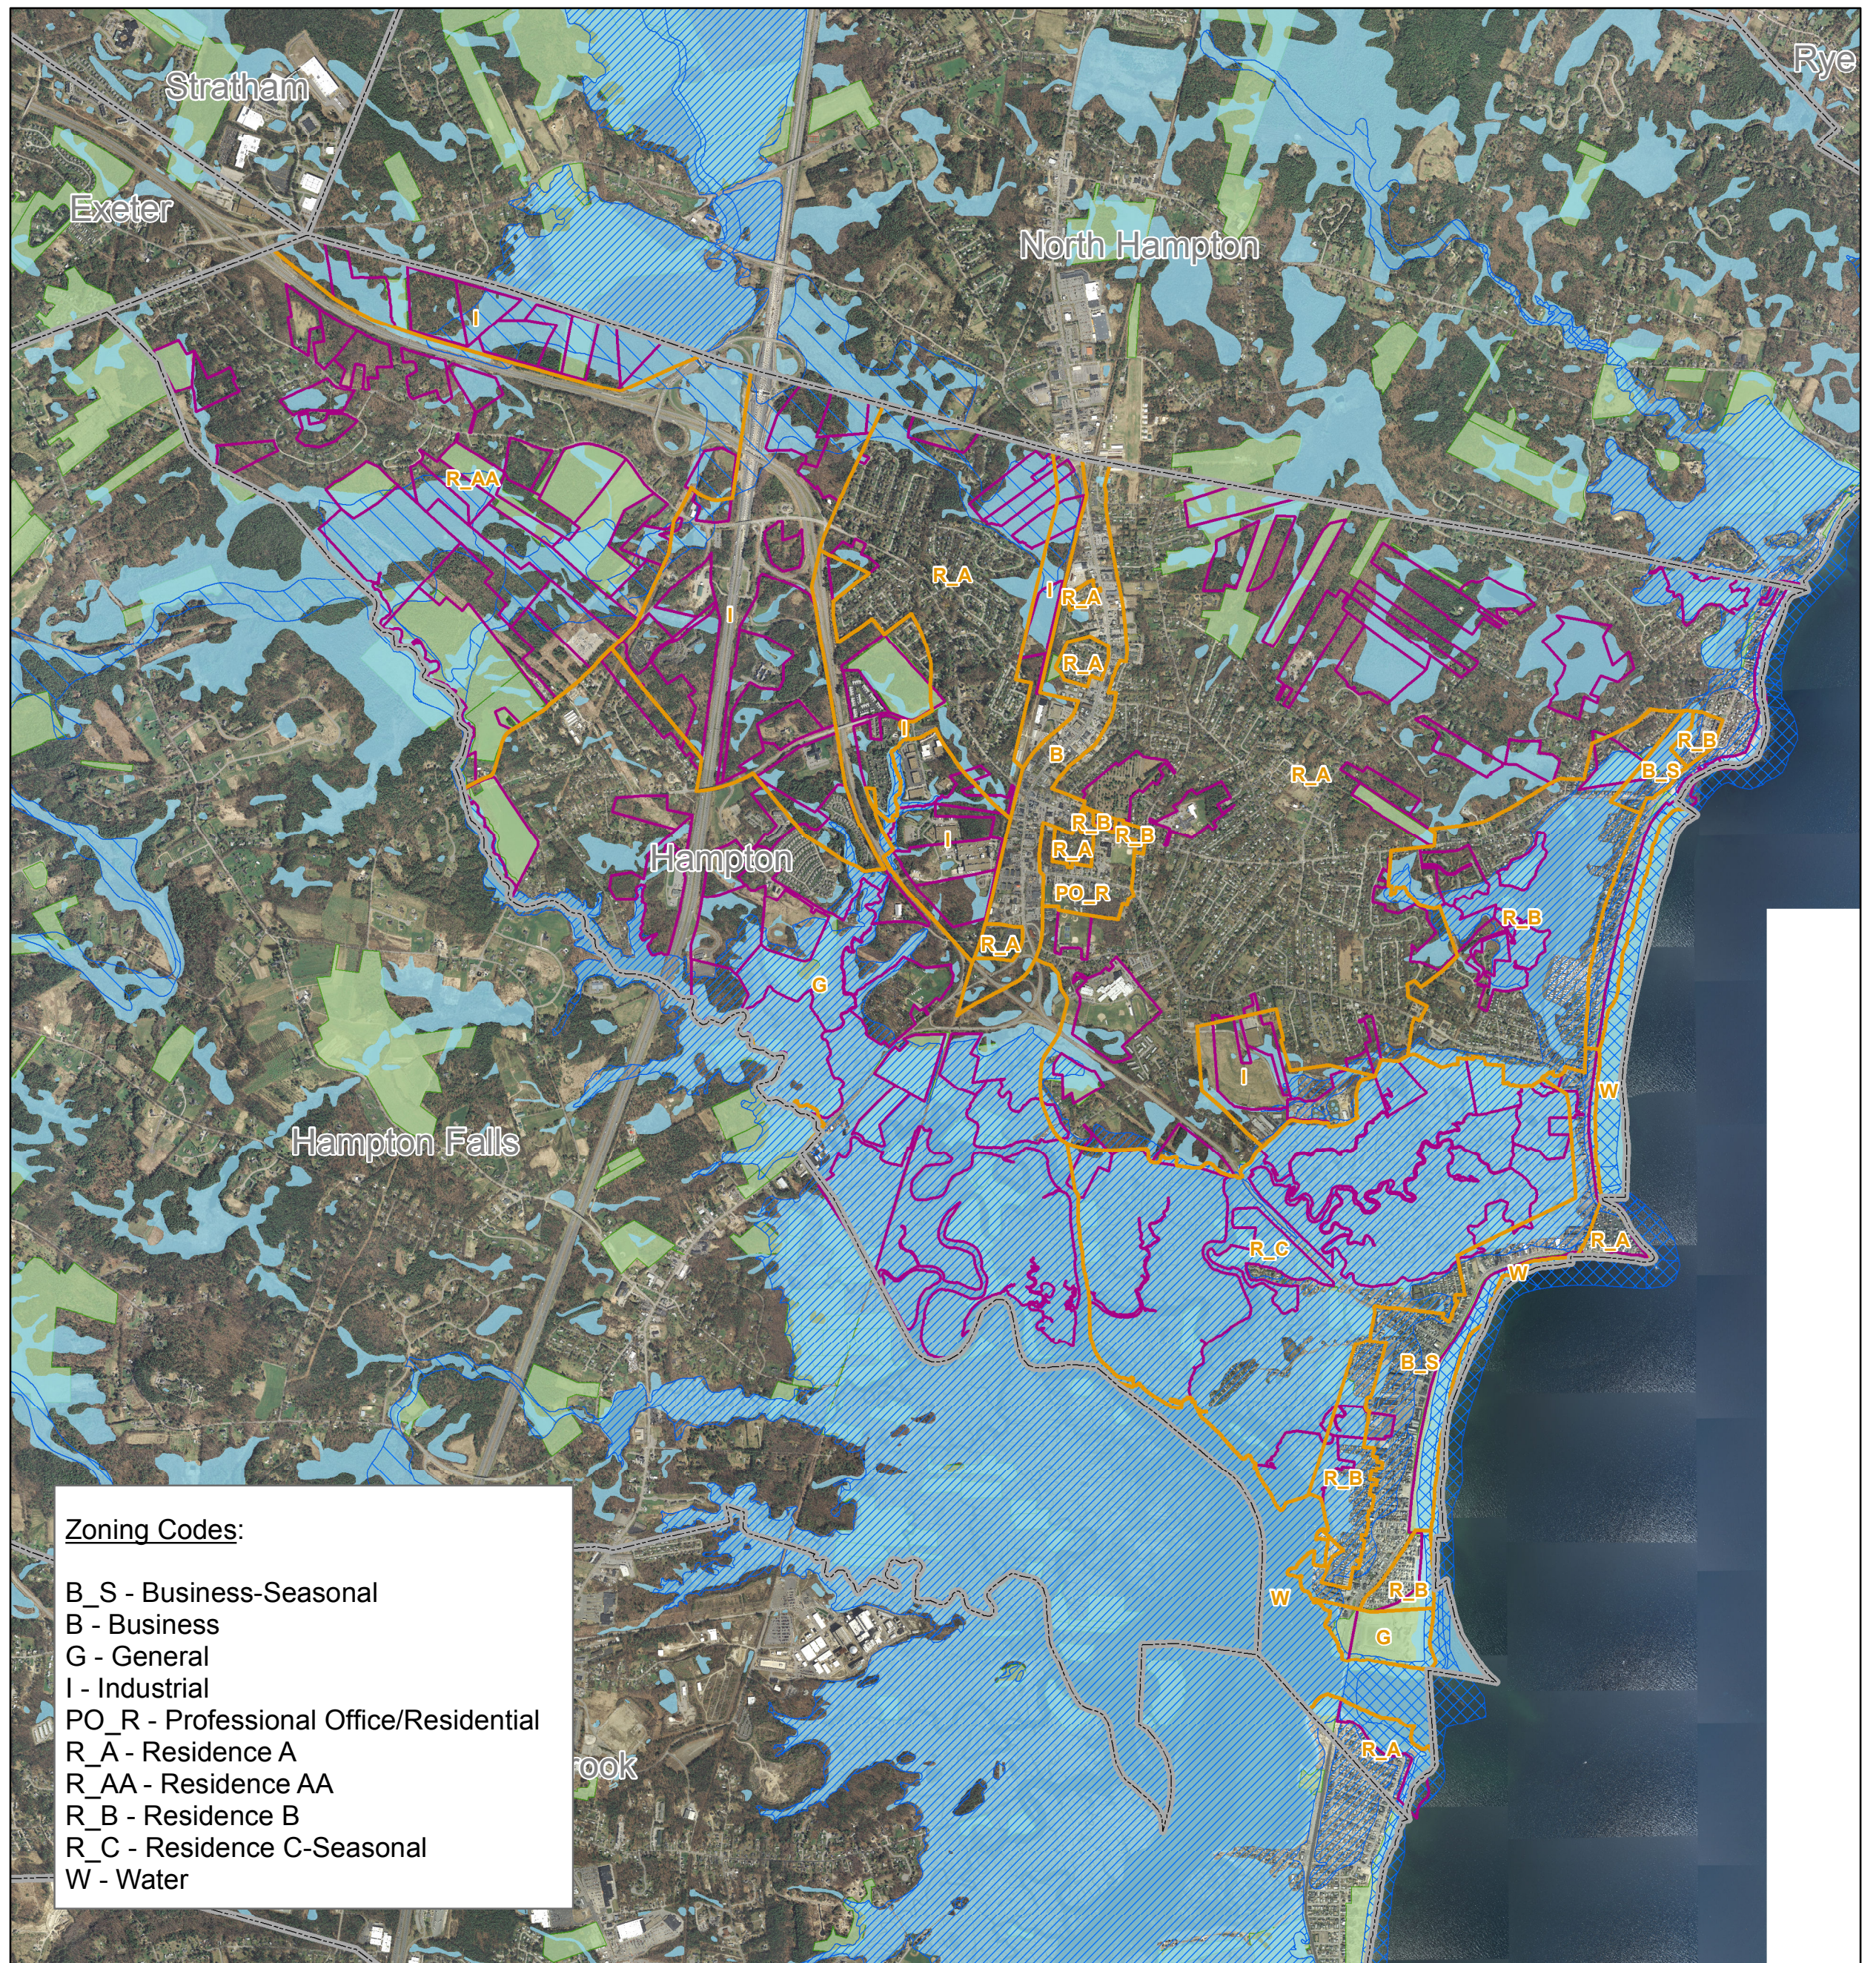

Town of Hampton, NH - Development Constraints

Data Sources:
 All data retrieved from the GRANIT database,
 Complete metadata/documentation is available
 on the project web site - www.granit.unh.edu

Data are intended for planning purposes only, and
 should not be used for legal or site-specific determinations.

Map produced by: GRANIT, University of New Hampshire
 August, 2015